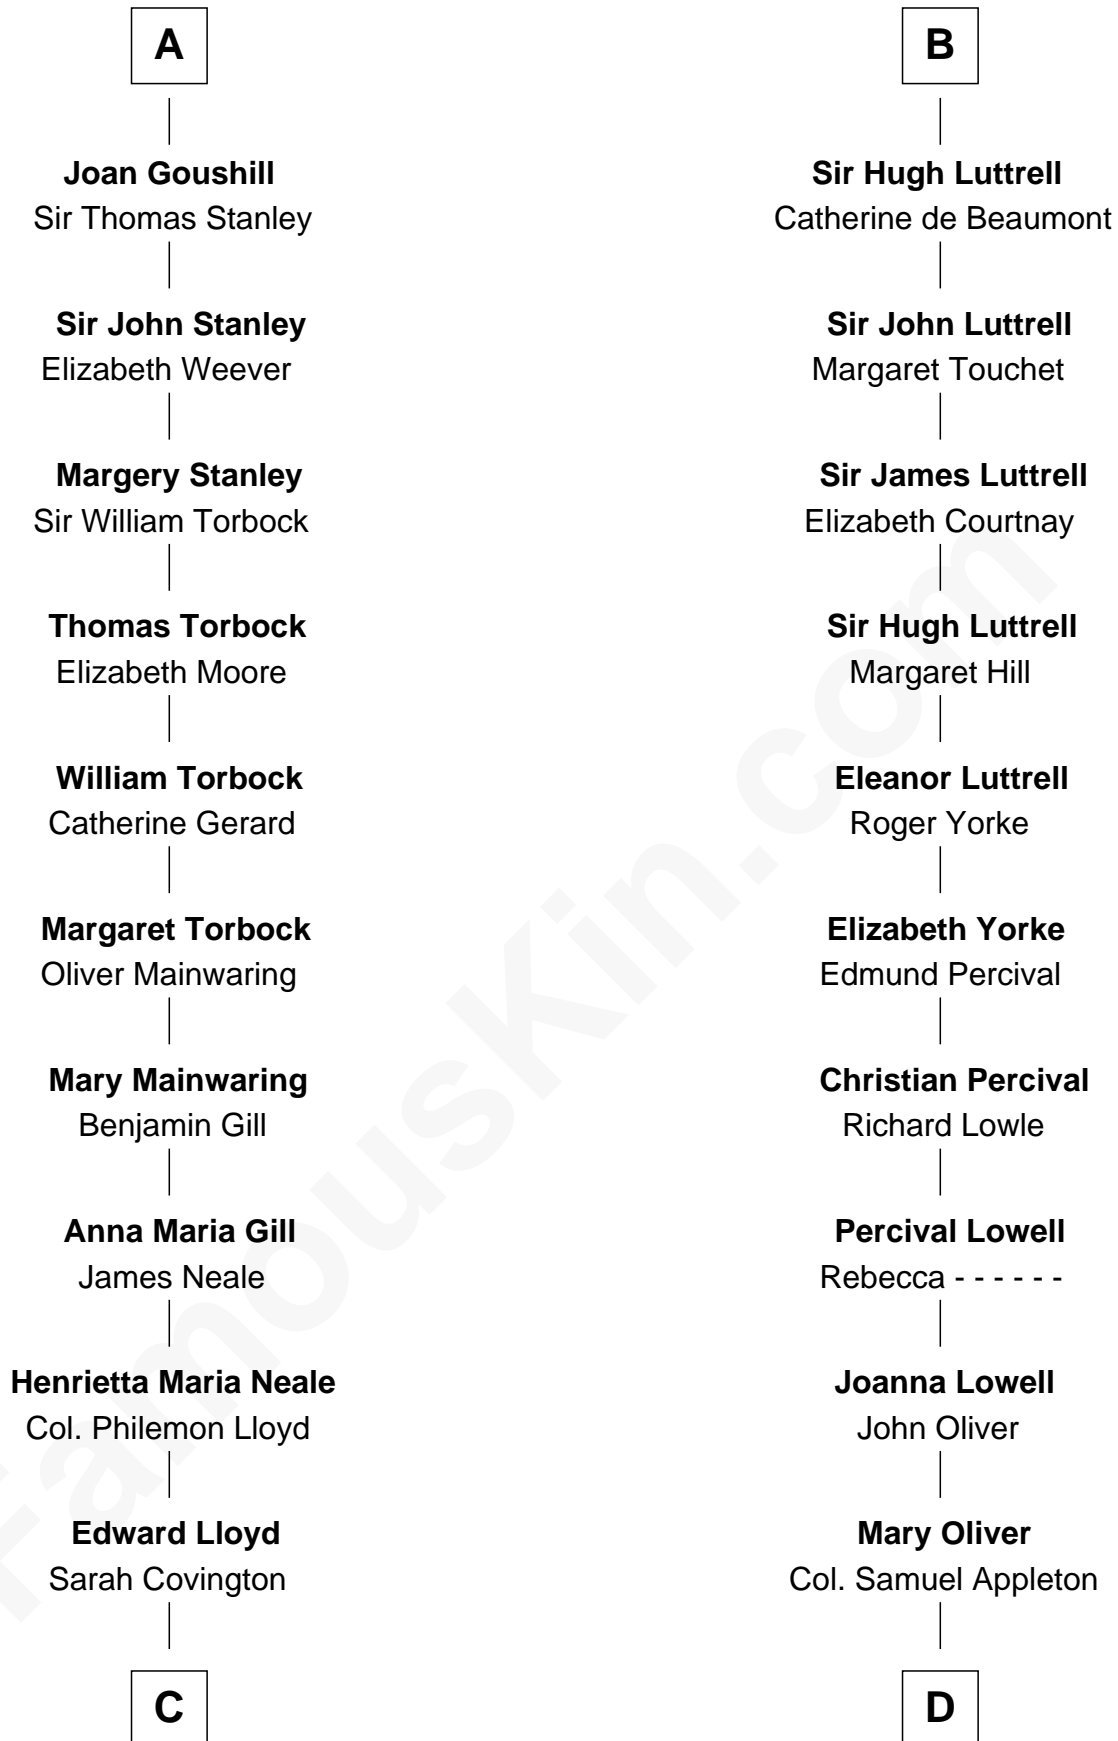

## Relationship Chart of

### Henry Lloyd

40th Governor of Maryland

19th cousin 2 times removed of

### General William Whipple

Signer of the Declaration of Independence

**C**

**Col. Edward Lloyd**

Anne Rousby

**Col. Edward Lloyd**

Elizabeth Tayloe

**Col. Edward Lloyd**