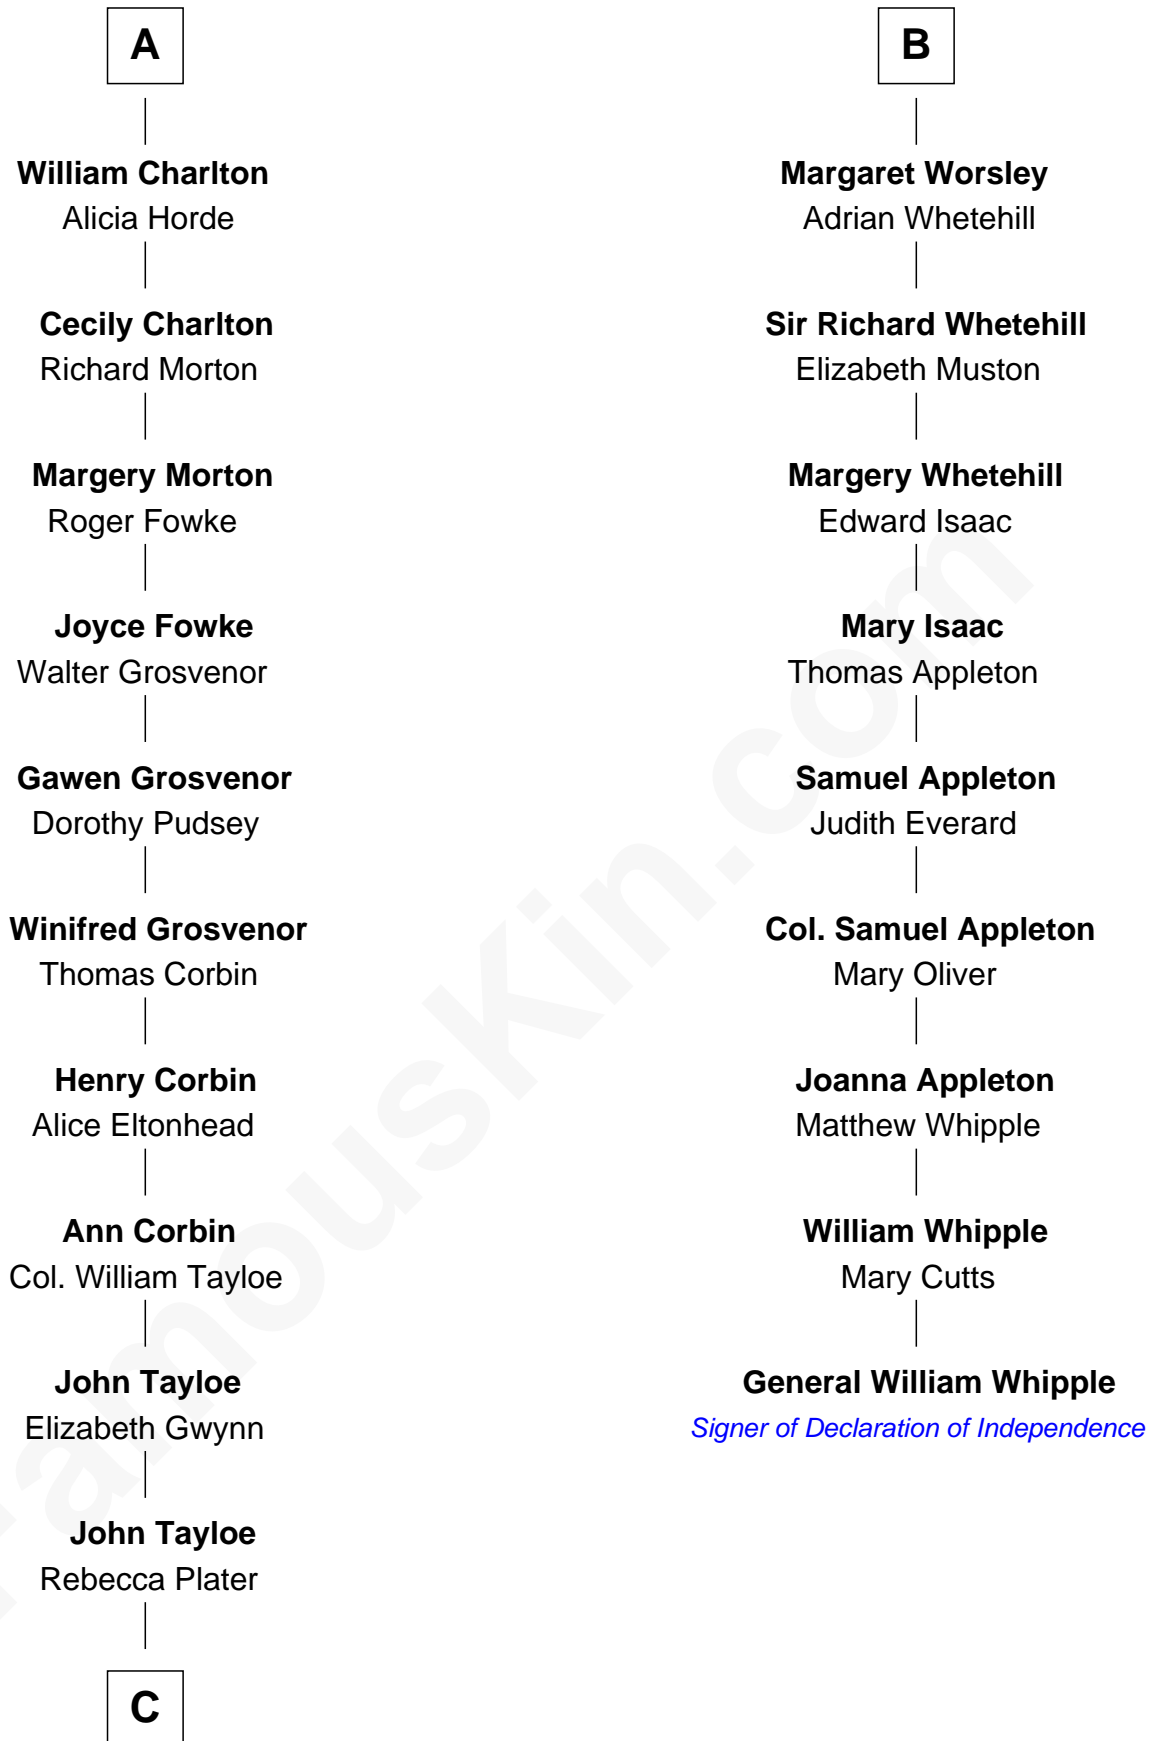

FamousKin.com

Relationship Chart of

Henry Lloyd

40th Governor of Maryland

15th cousin 5 times removed of

General William Whipple

Signer of the Declaration of Independence

Sir Roger de Somery

Nichole d'Aubenev

Maud de Somery
Sir Henry de Erdington

Sir Henry de Erdington
Joan de Wolvey

Sir Giles de Erdington
Elizabeth de Tolthorpe

Margaret de Erdington
Sir Roger Corbet

Sir Robert Corbet
Margaret - - - - -

Mary Corbet
Robert Charlton

Richard Charlton
Elizabeth Mainwaring

A

Joan de Somery
John IV le Strange

John V le Strange
Maud de Walton

Elizabeth le Strange
Gruffydd ap Madog

Gruffydd Fychan ap Gruffydd
Elen ferch Thomas ap Llewelyn

Lowri ferch Gruffydd Fychan
Robert Puleston

Angharad Puleston
Edwart Trevor ap Daffyd

Rose Trevor ferch Edwart
Otwell Worsley

B

C

Elizabeth Tayloe
Col. Edward Lloyd

Col. Edward Lloyd
Sally Scott Murray

Daniel Lloyd
Catherine Henry