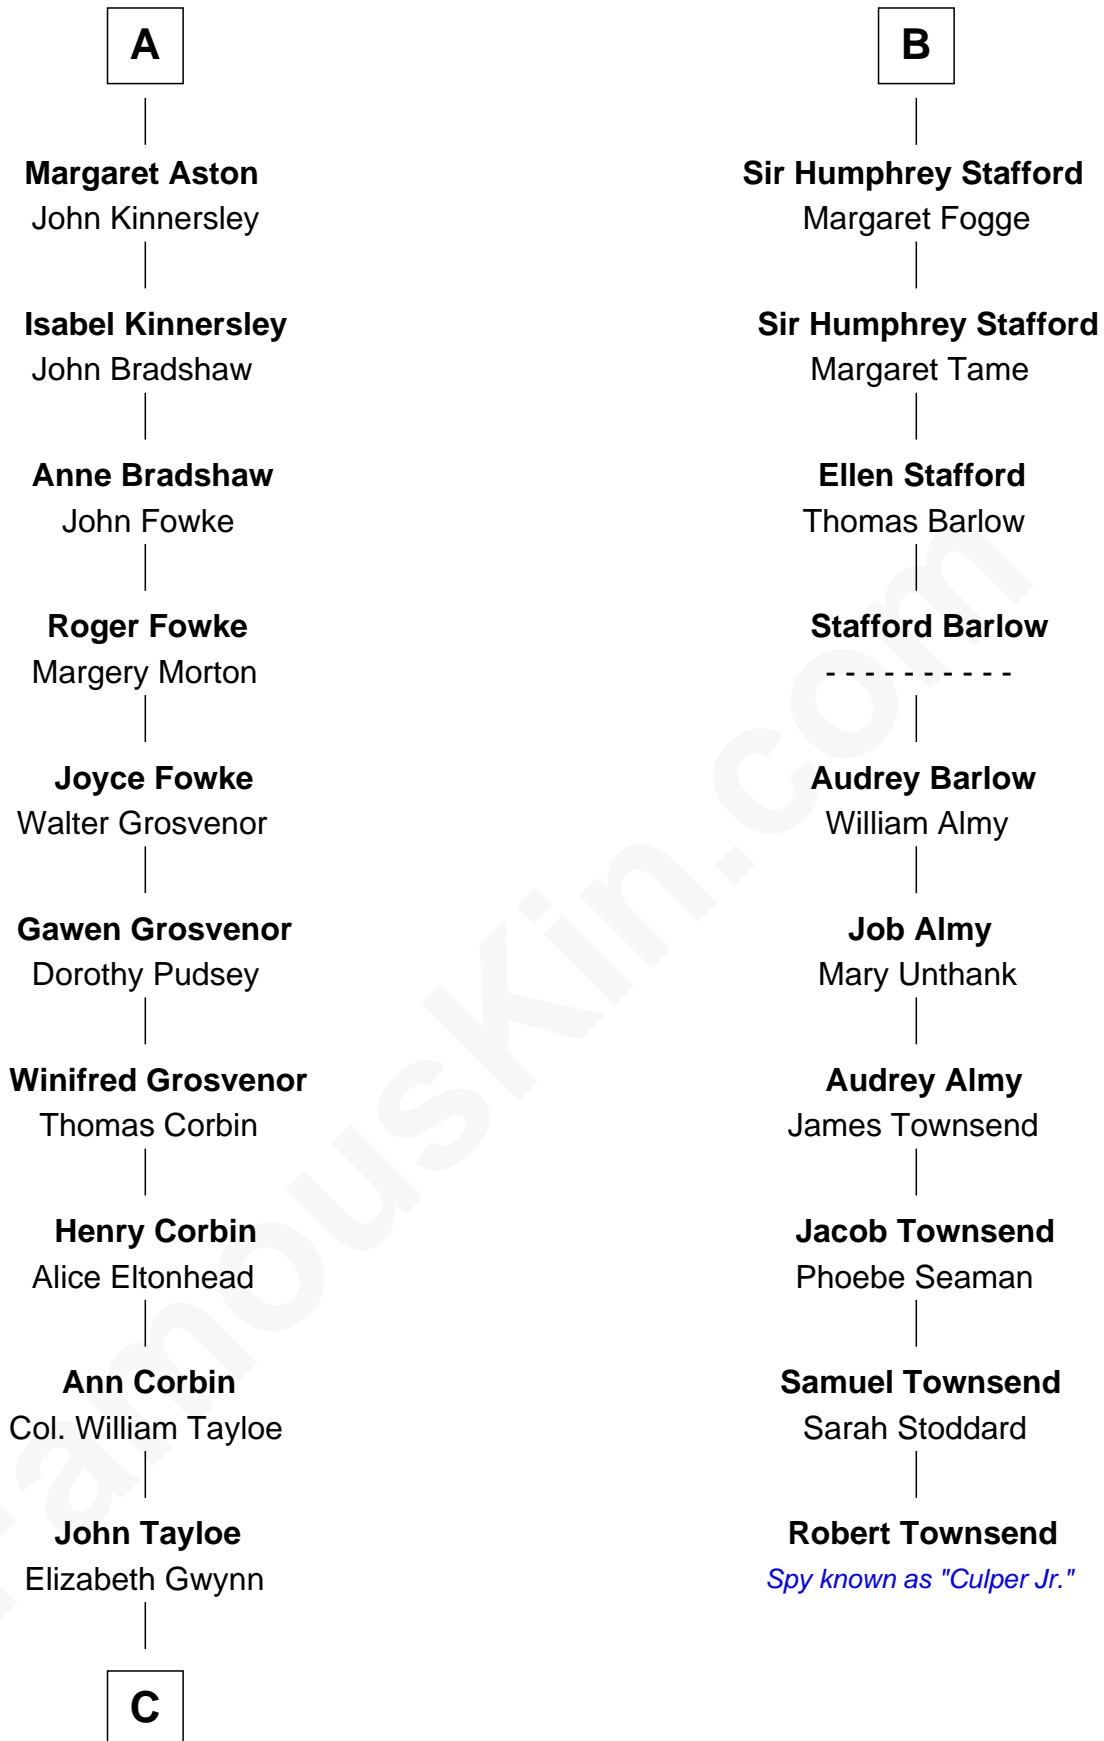

FamousKin.com
Relationship Chart of
Henry Lloyd

40th Governor of Maryland

16th cousin 5 times removed of

Robert Townsend

Member of the Culper Spy Ring during the American Revolution

C

John Tayloe

Rebecca Plater

Elizabeth Tayloe

Col. Edward Lloyd

Col. Edward Lloyd

Sally Scott Murray

Daniel Lloyd

Catherine Henry

Henry Lloyd

40th Governor of Maryland