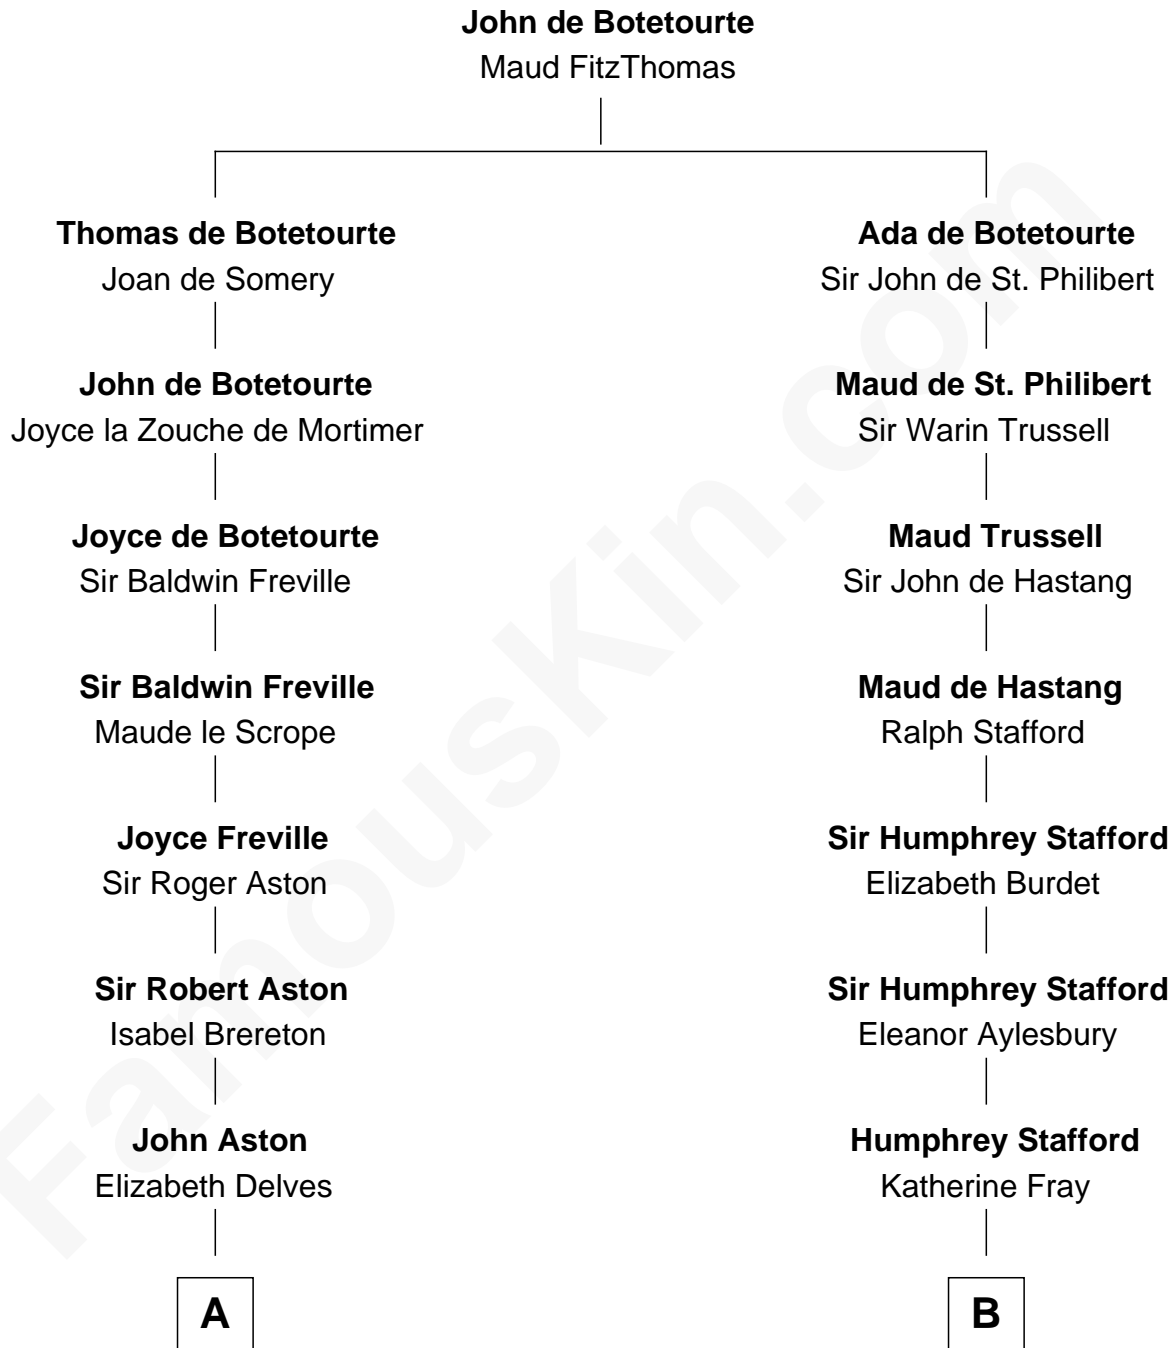

FamousKin.com
Relationship Chart of
Henry Lloyd

40th Governor of Maryland

16th cousin 5 times removed of

Robert Townsend

Member of the Culper Spy Ring during the American Revolution

C

John Tayloe

Rebecca Plater

Elizabeth Tayloe

Col. Edward Lloyd

Col. Edward Lloyd

Sally Scott Murray

Daniel Lloyd

Catherine Henry

Henry Lloyd

40th Governor of Maryland