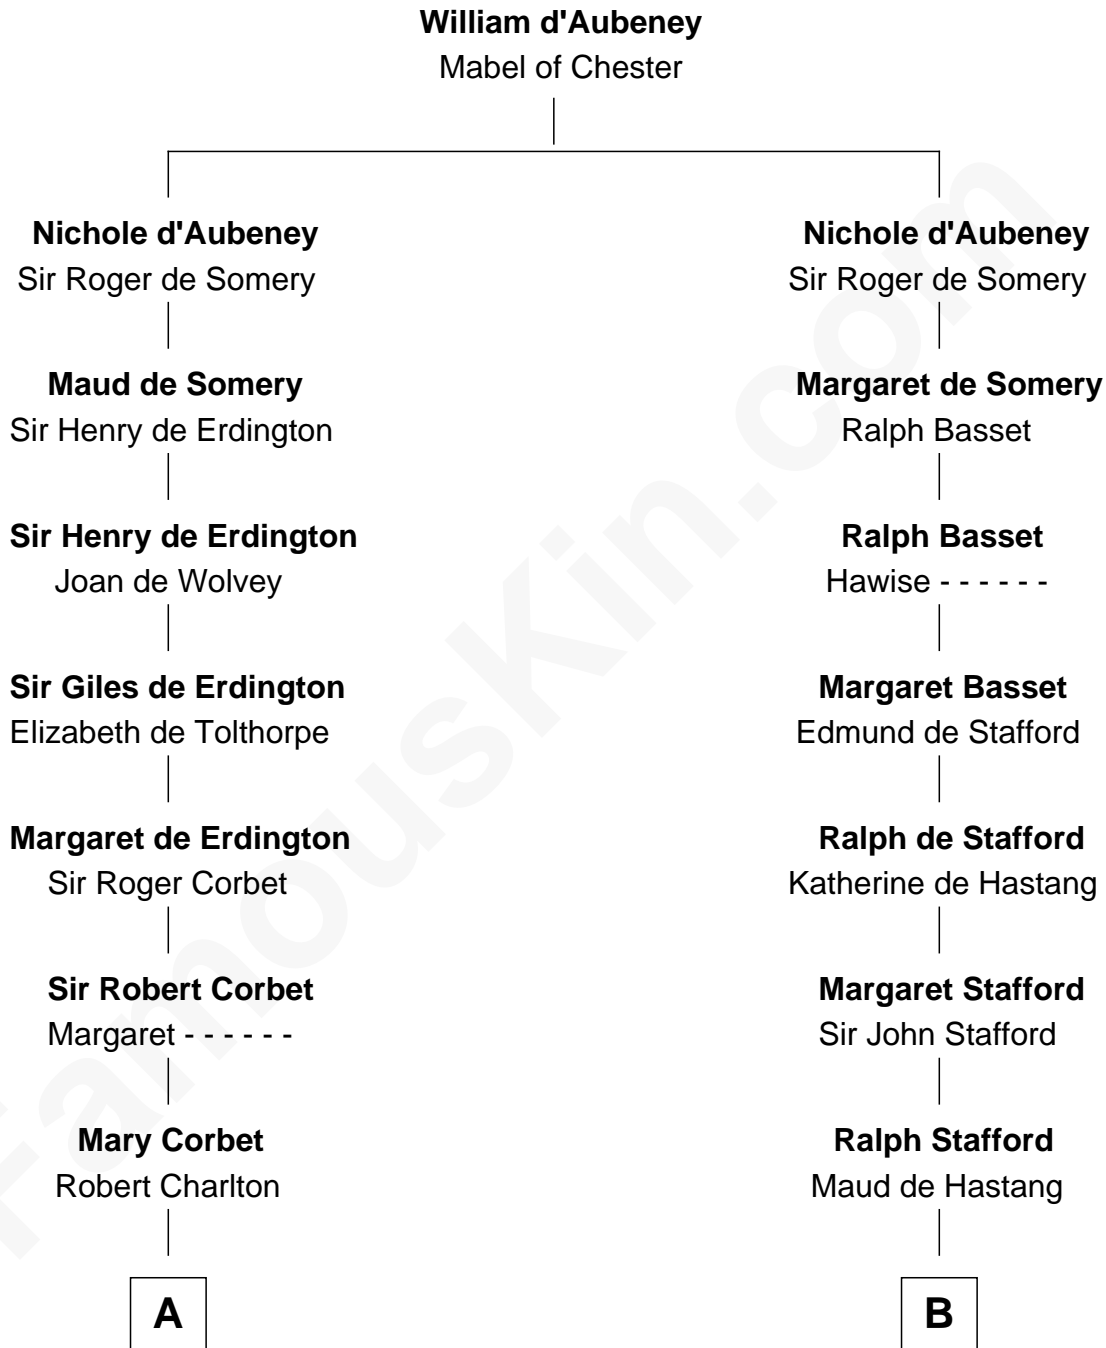

FamousKin.com

Relationship Chart of

Henry Lloyd

40th Governor of Maryland

19th cousin 2 times removed of

Robert Townsend

Member of the Culper Spy Ring during the American Revolution

C

John Tayloe
Rebecca Plater

Elizabeth Tayloe
Col. Edward Lloyd

Col. Edward Lloyd
Sally Scott Murray

Daniel Lloyd
Catherine Henry

Henry Lloyd
40th Governor of Maryland

D

Jacob Townsend
Phoebe Seaman

Samuel Townsend
Sarah Stoddard