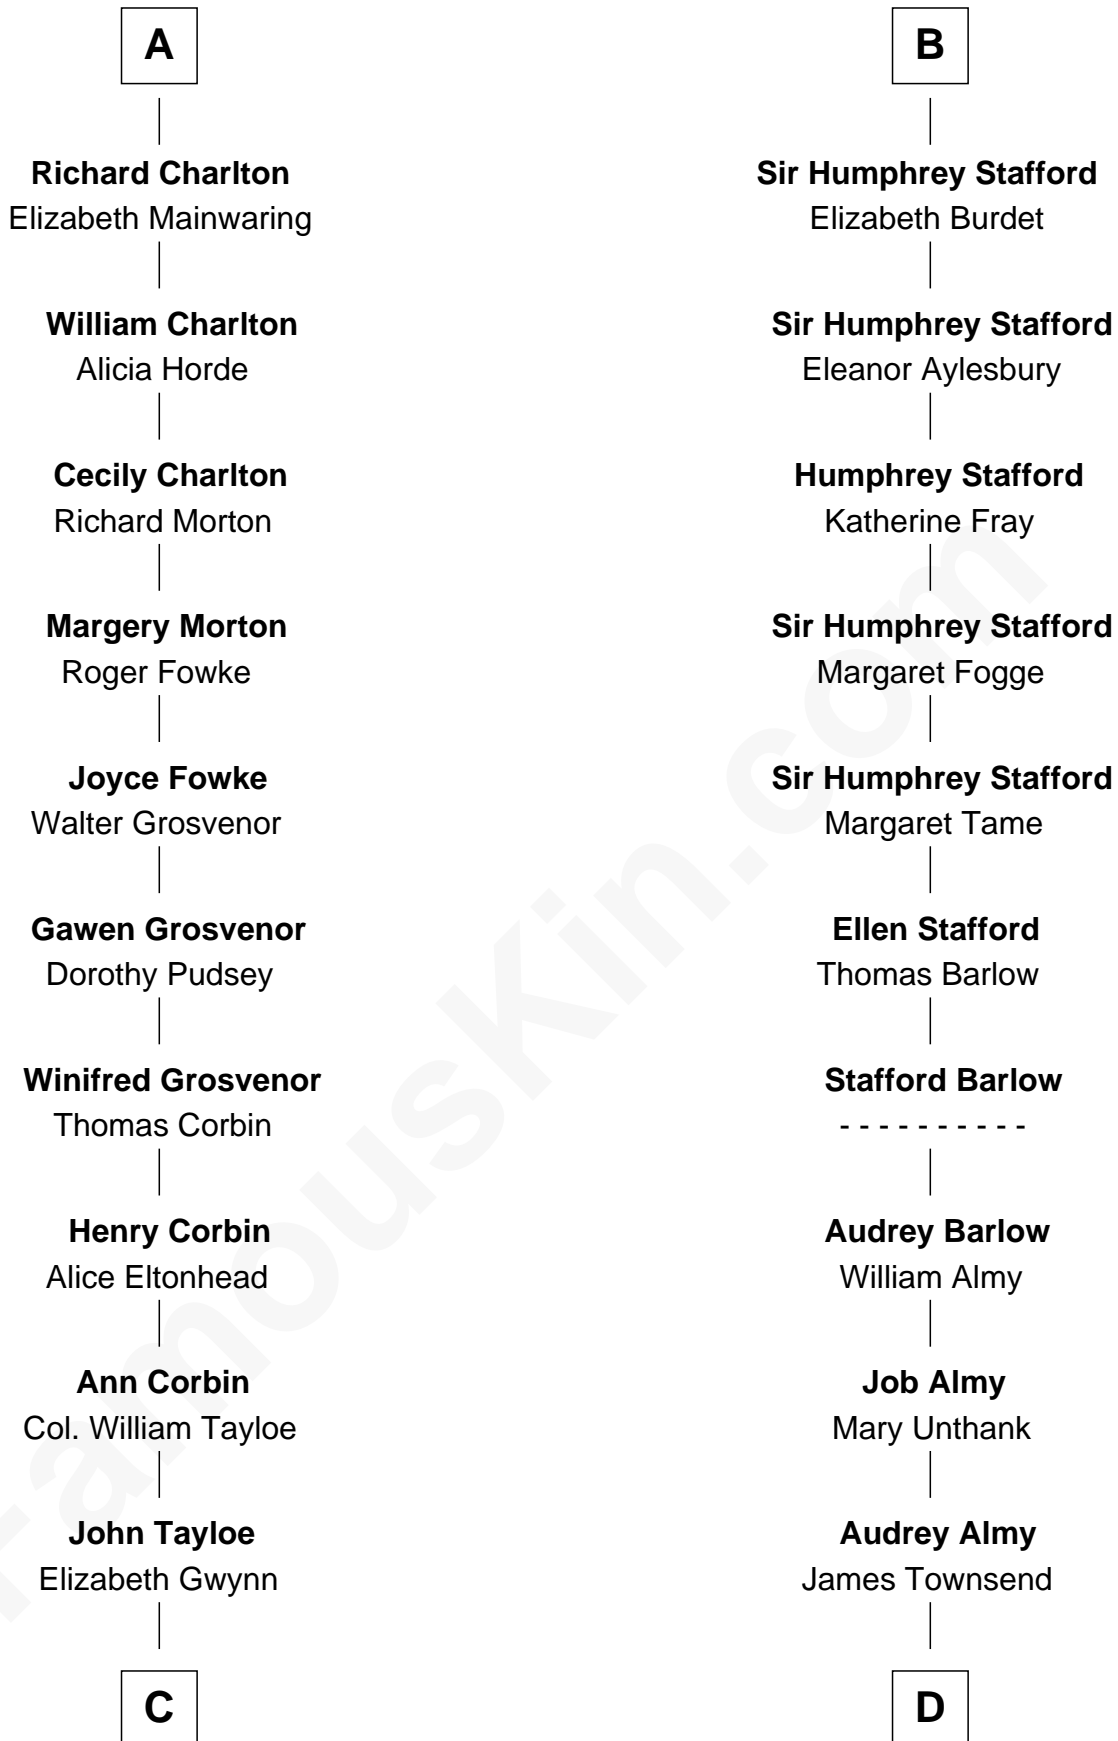

FamousKin.com

Relationship Chart of

Henry Lloyd

40th Governor of Maryland

19th cousin 2 times removed of

Robert Townsend

Member of the Culper Spy Ring during the American Revolution

C

John Tayloe
Rebecca Plater

Elizabeth Tayloe
Col. Edward Lloyd

Col. Edward Lloyd
Sally Scott Murray

Daniel Lloyd
Catherine Henry

Henry Lloyd
40th Governor of Maryland

D

Jacob Townsend
Phoebe Seaman

Samuel Townsend
Sarah Stoddard