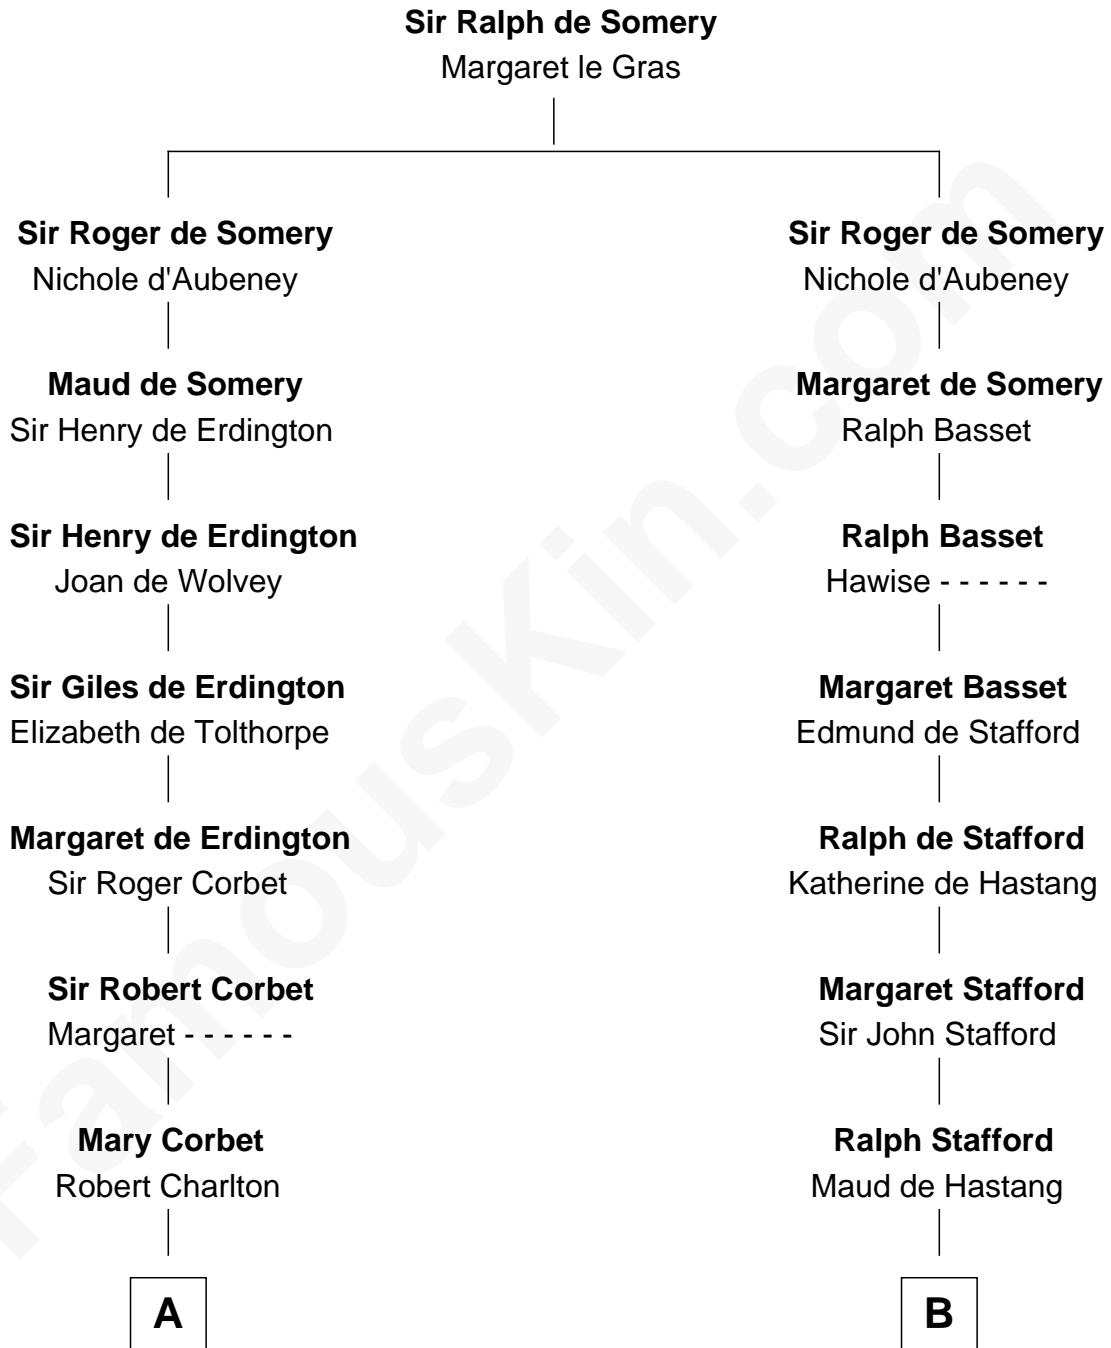

FamousKin.com

Relationship Chart of

Henry Lloyd

40th Governor of Maryland

19th cousin 2 times removed of

Robert Townsend

Member of the Culper Spy Ring during the American Revolution

C

John Tayloe
Rebecca Plater

Elizabeth Tayloe
Col. Edward Lloyd

Col. Edward Lloyd
Sally Scott Murray

Daniel Lloyd
Catherine Henry

Henry Lloyd
40th Governor of Maryland

D

Jacob Townsend
Phoebe Seaman

Samuel Townsend
Sarah Stoddard