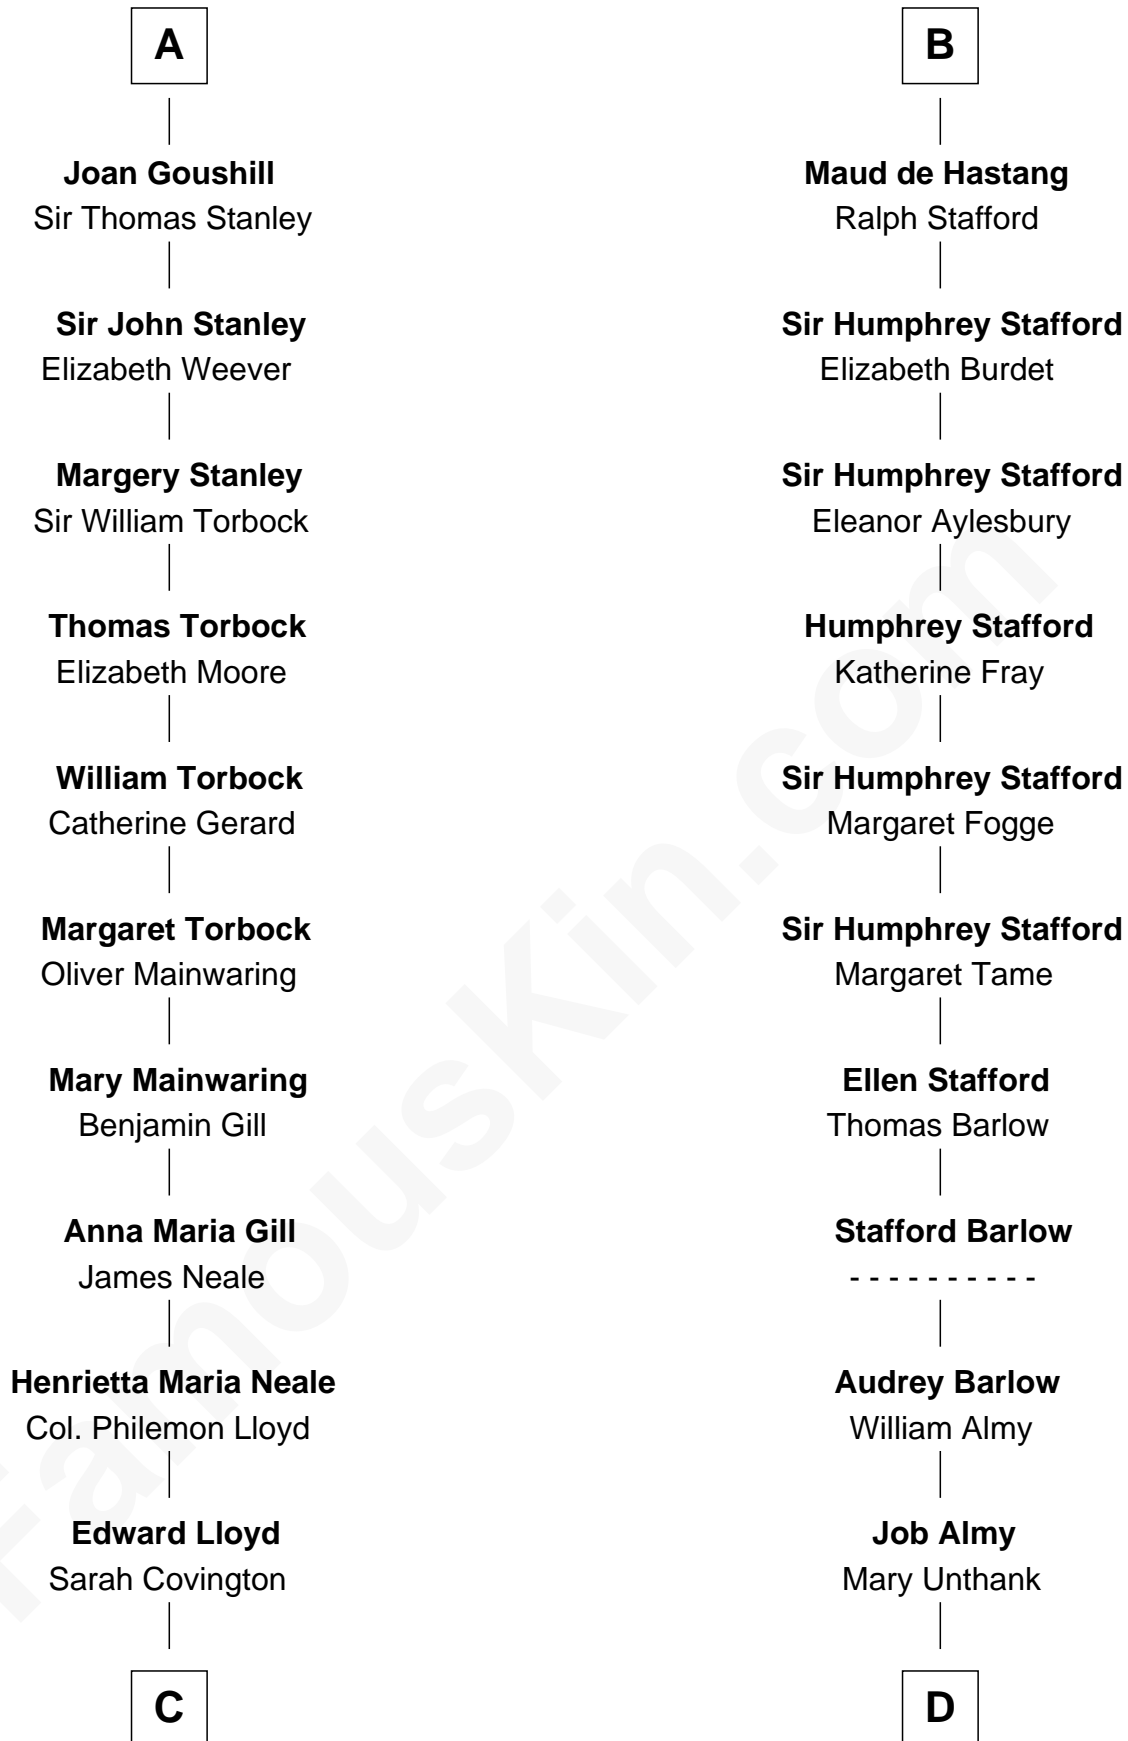

FamousKin.com

Relationship Chart of

Henry Lloyd

40th Governor of Maryland

20th cousin 1 time removed of

Robert Townsend

Member of the Culper Spy Ring during the American Revolution

C

Col. Edward Lloyd

Anne Rousby

Col. Edward Lloyd

Elizabeth Tayloe

Col. Edward Lloyd

Sally Scott Murray

Daniel Lloyd

Catherine Henry

Henry Lloyd

40th Governor of Maryland

D

Audrey Almy

James Townsend

Jacob Townsend

Phoebe Seaman

Samuel Townsend