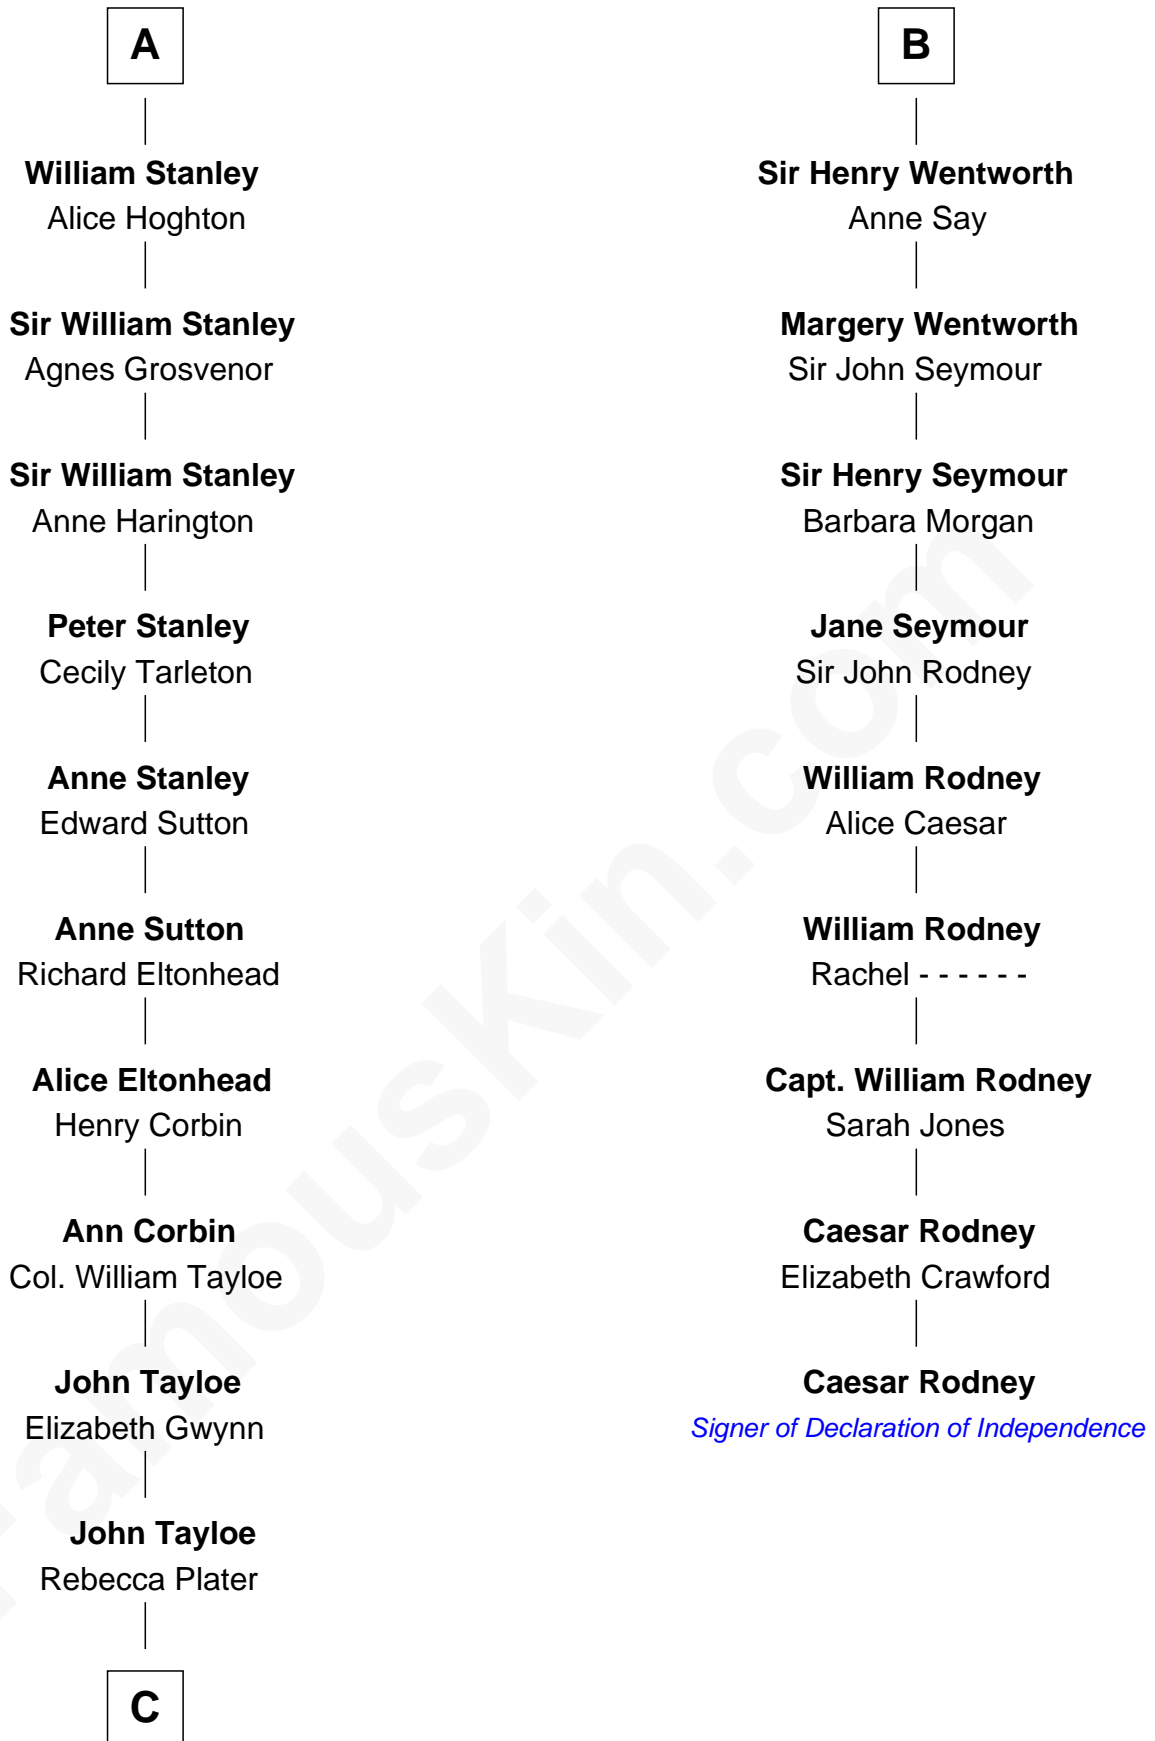

FamousKin.com

Relationship Chart of

Henry Lloyd

40th Governor of Maryland

15th cousin 5 times removed of

Caesar Rodney

Signer of the Declaration of Independence

C

—
Elizabeth Tayloe
Col. Edward Lloyd

—
Col. Edward Lloyd
Sally Scott Murray

—
Daniel Lloyd
Catherine Henry

—
Henry Lloyd
40th Governor of Maryland

FamousKin.com