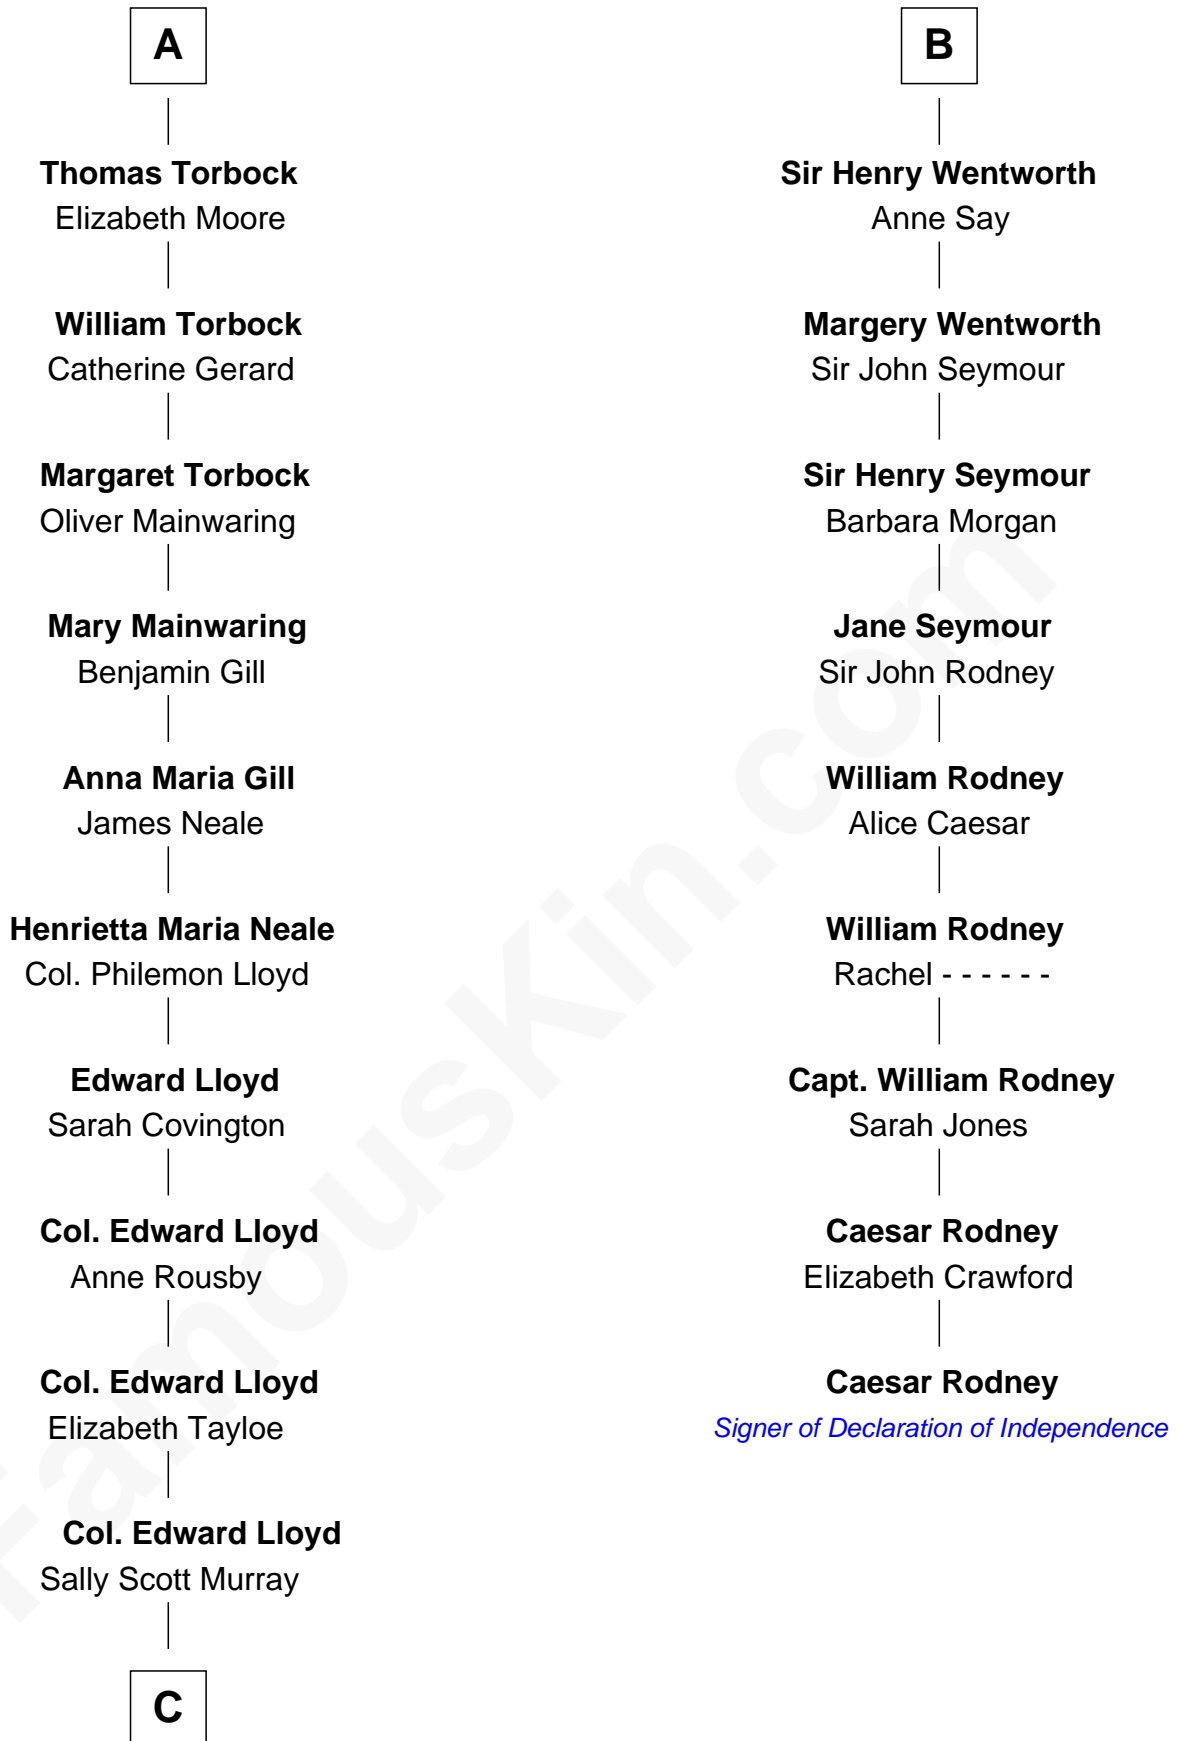

## Relationship Chart of

### Henry Lloyd

40th Governor of Maryland

15th cousin 3 times removed of

**Caesar Rodney**

Signer of the Declaration of Independence

**C**

—  
**Daniel Lloyd**  
Catherine Henry

—  
**Henry Lloyd**  
*40th Governor of Maryland*