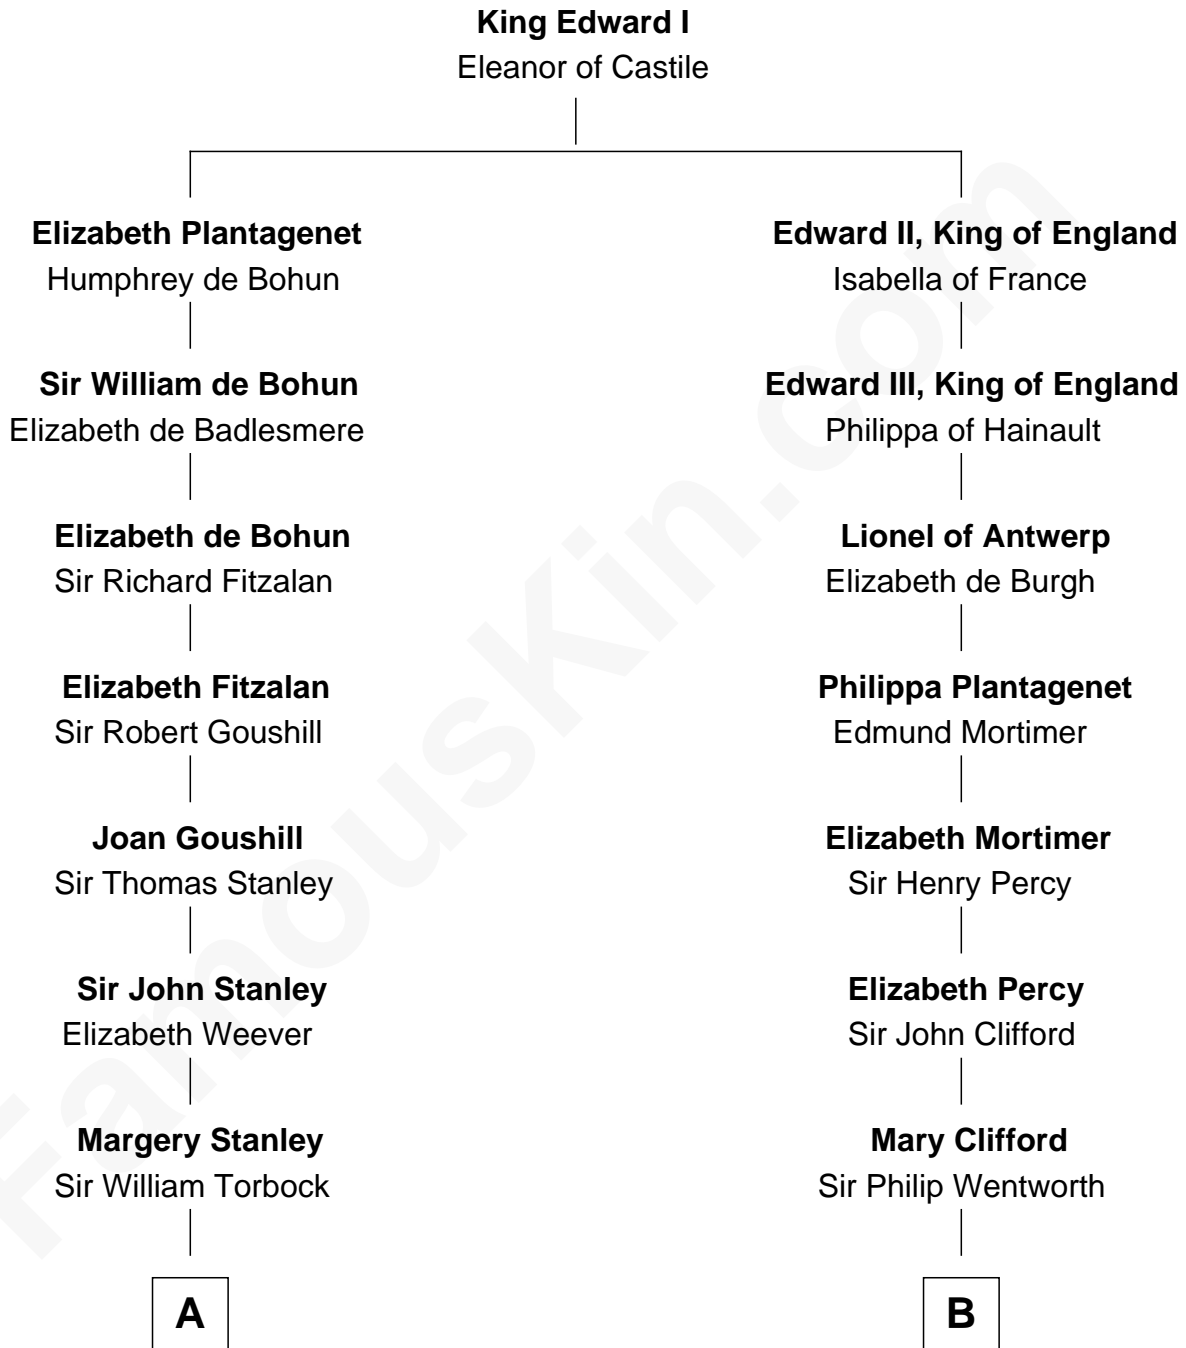

## Relationship Chart of

### Henry Lloyd

40th Governor of Maryland

15th cousin 3 times removed of

**Caesar Rodney**

Signer of the Declaration of Independence

**C**

—  
**Daniel Lloyd**  
Catherine Henry

—  
**Henry Lloyd**  
*40th Governor of Maryland*