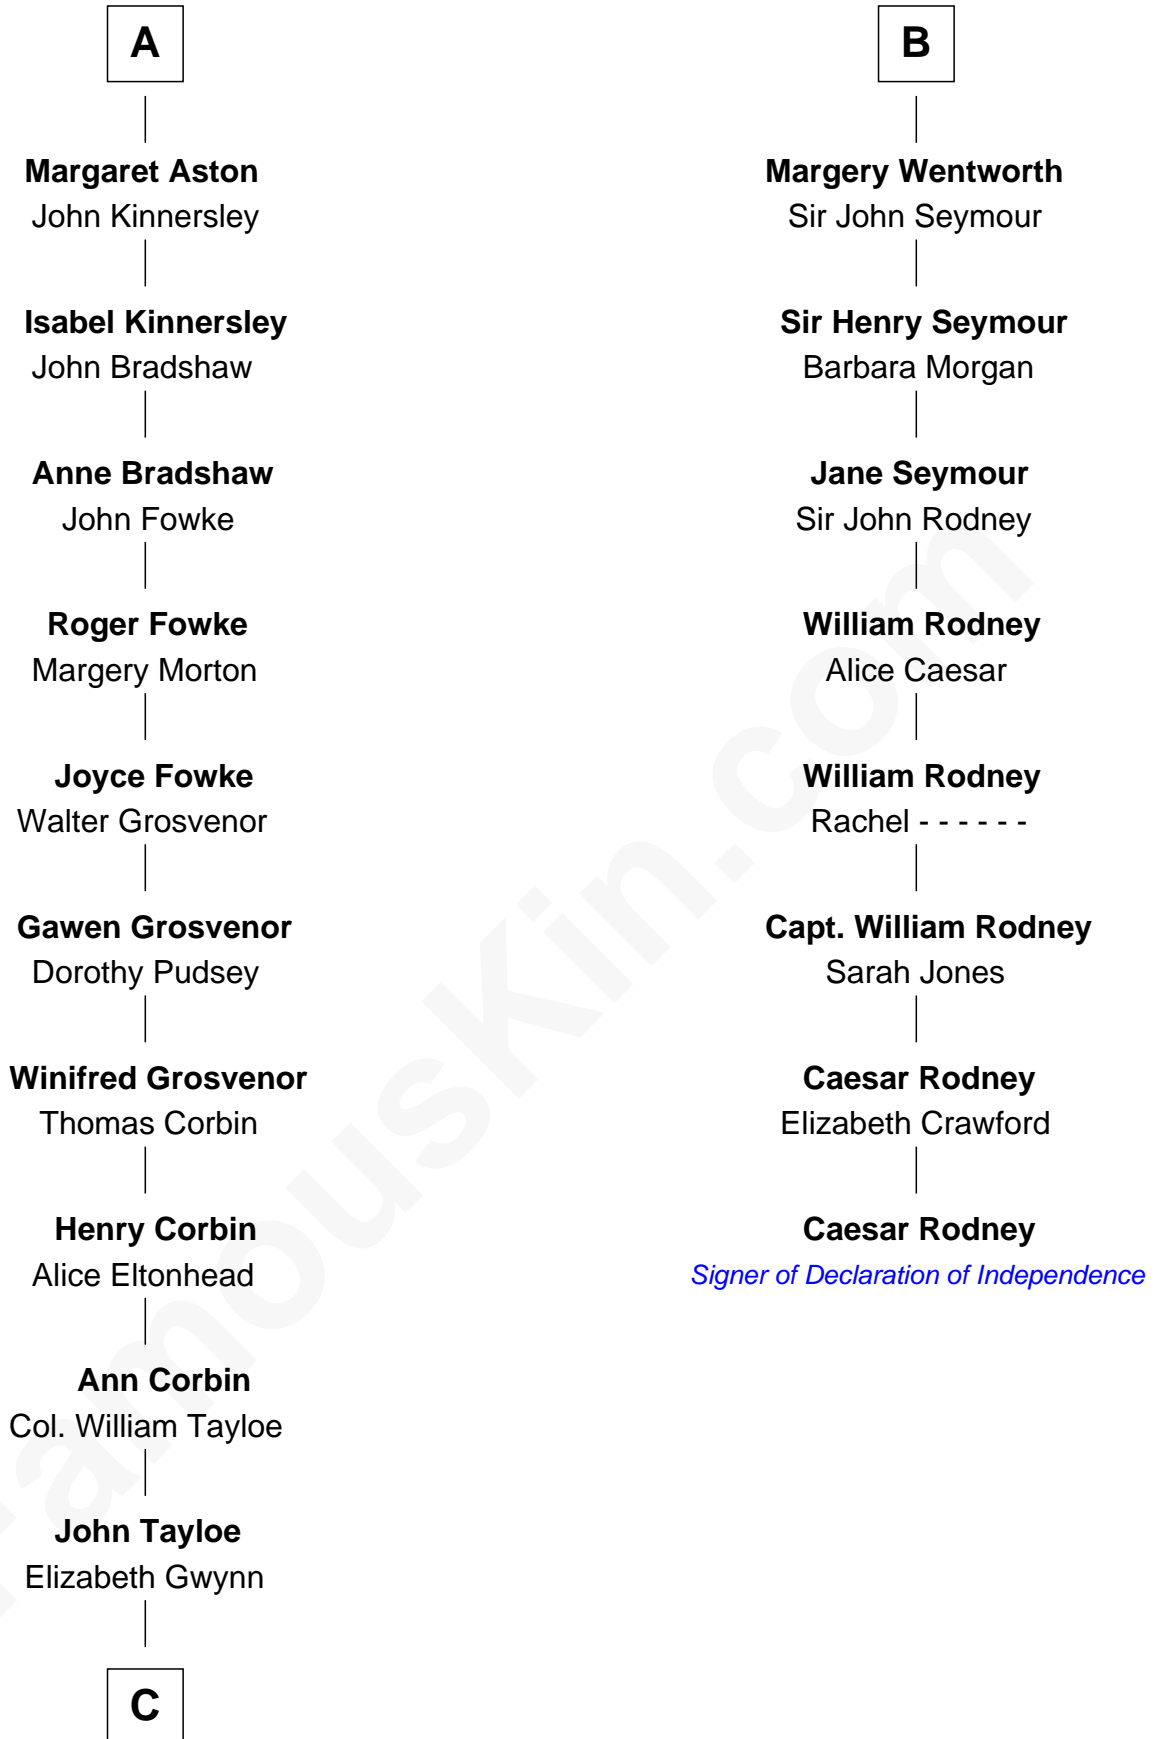

FamousKin.com

Relationship Chart of

Henry Lloyd

40th Governor of Maryland

14th cousin 7 times removed of

Caesar Rodney

Signer of the Declaration of Independence

C

—
John Tayloe
Rebecca Plater

—
Elizabeth Tayloe
Col. Edward Lloyd

—
Col. Edward Lloyd
Sally Scott Murray

—
Daniel Lloyd
Catherine Henry

—
Henry Lloyd
40th Governor of Maryland

FamousKin.com