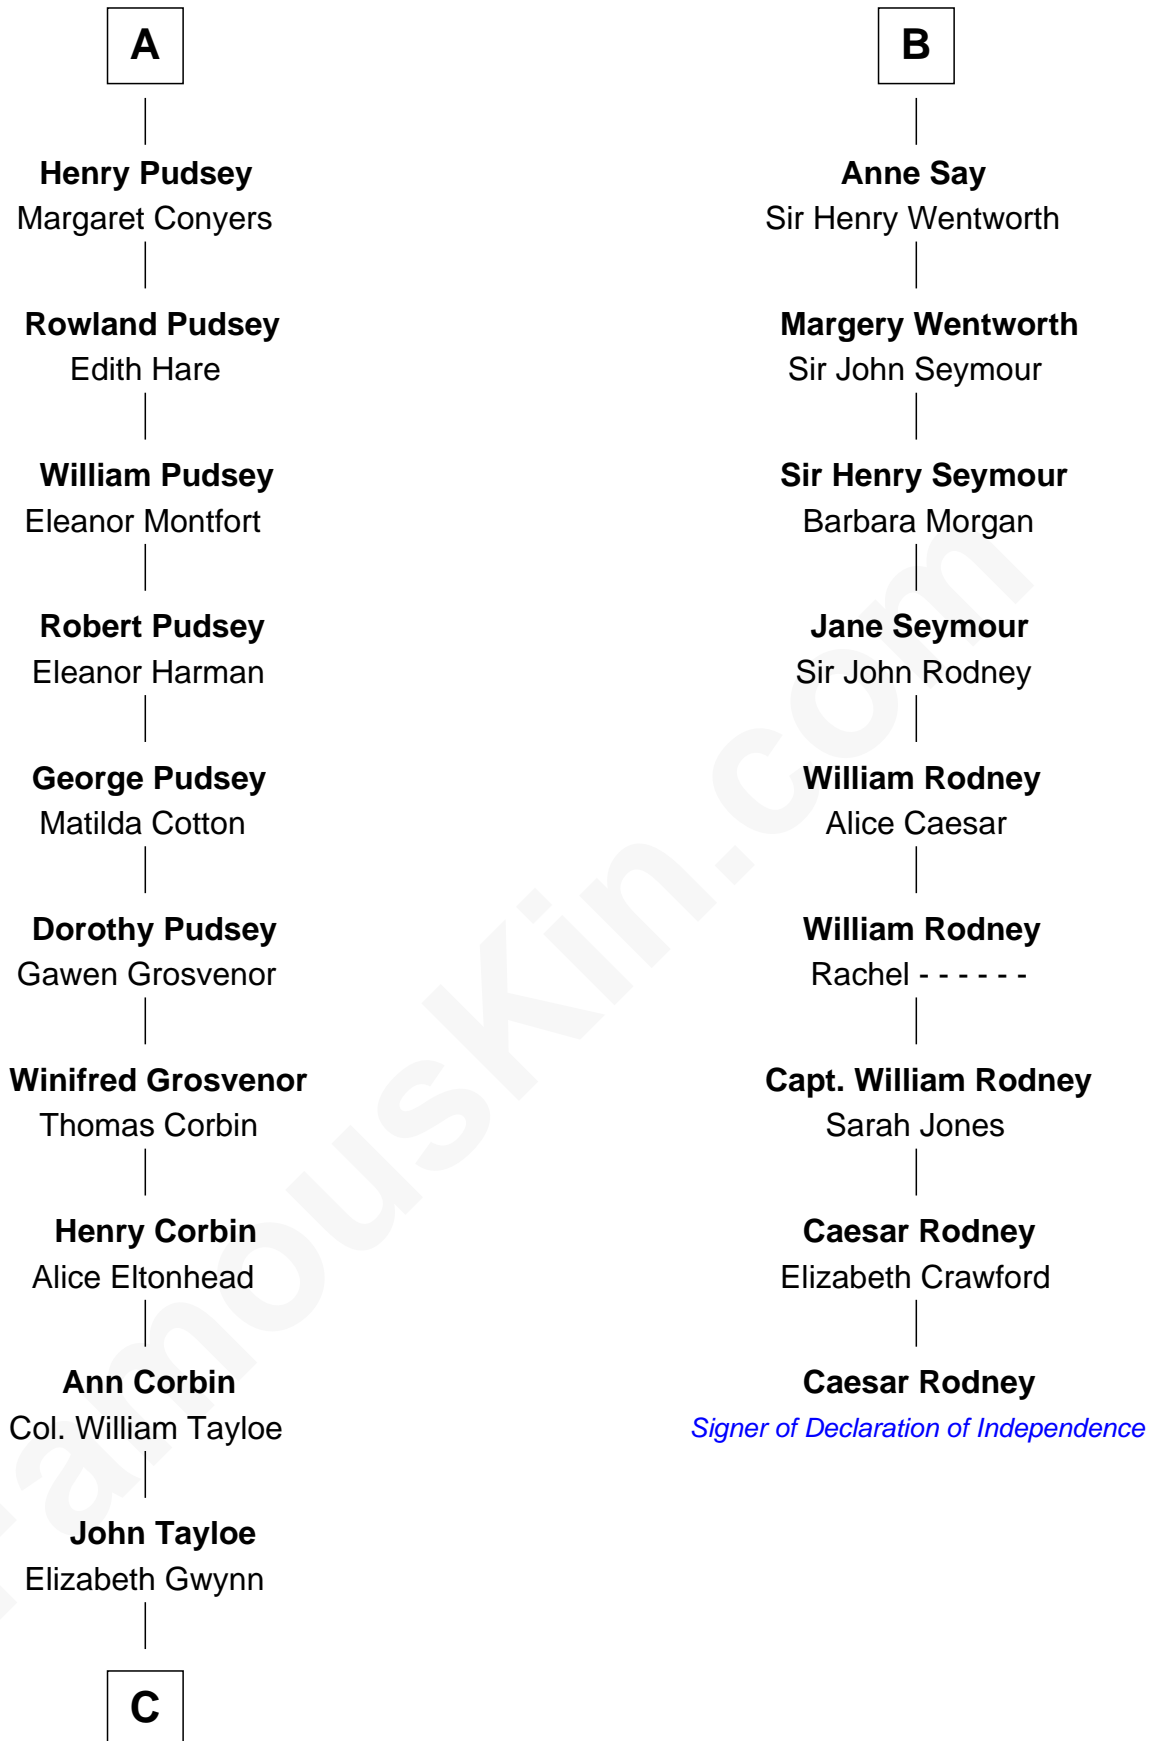

## Relationship Chart of

### Henry Lloyd

40th Governor of Maryland

15th cousin 6 times removed of

**Caesar Rodney**

Signer of the Declaration of Independence

**C**

**John Tayloe**  
Rebecca Plater

**Elizabeth Tayloe**  
Col. Edward Lloyd

**Col. Edward Lloyd**  
Sally Scott Murray

**Daniel Lloyd**  
Catherine Henry

**Henry Lloyd**  
*40th Governor of Maryland*

FamousKin.com