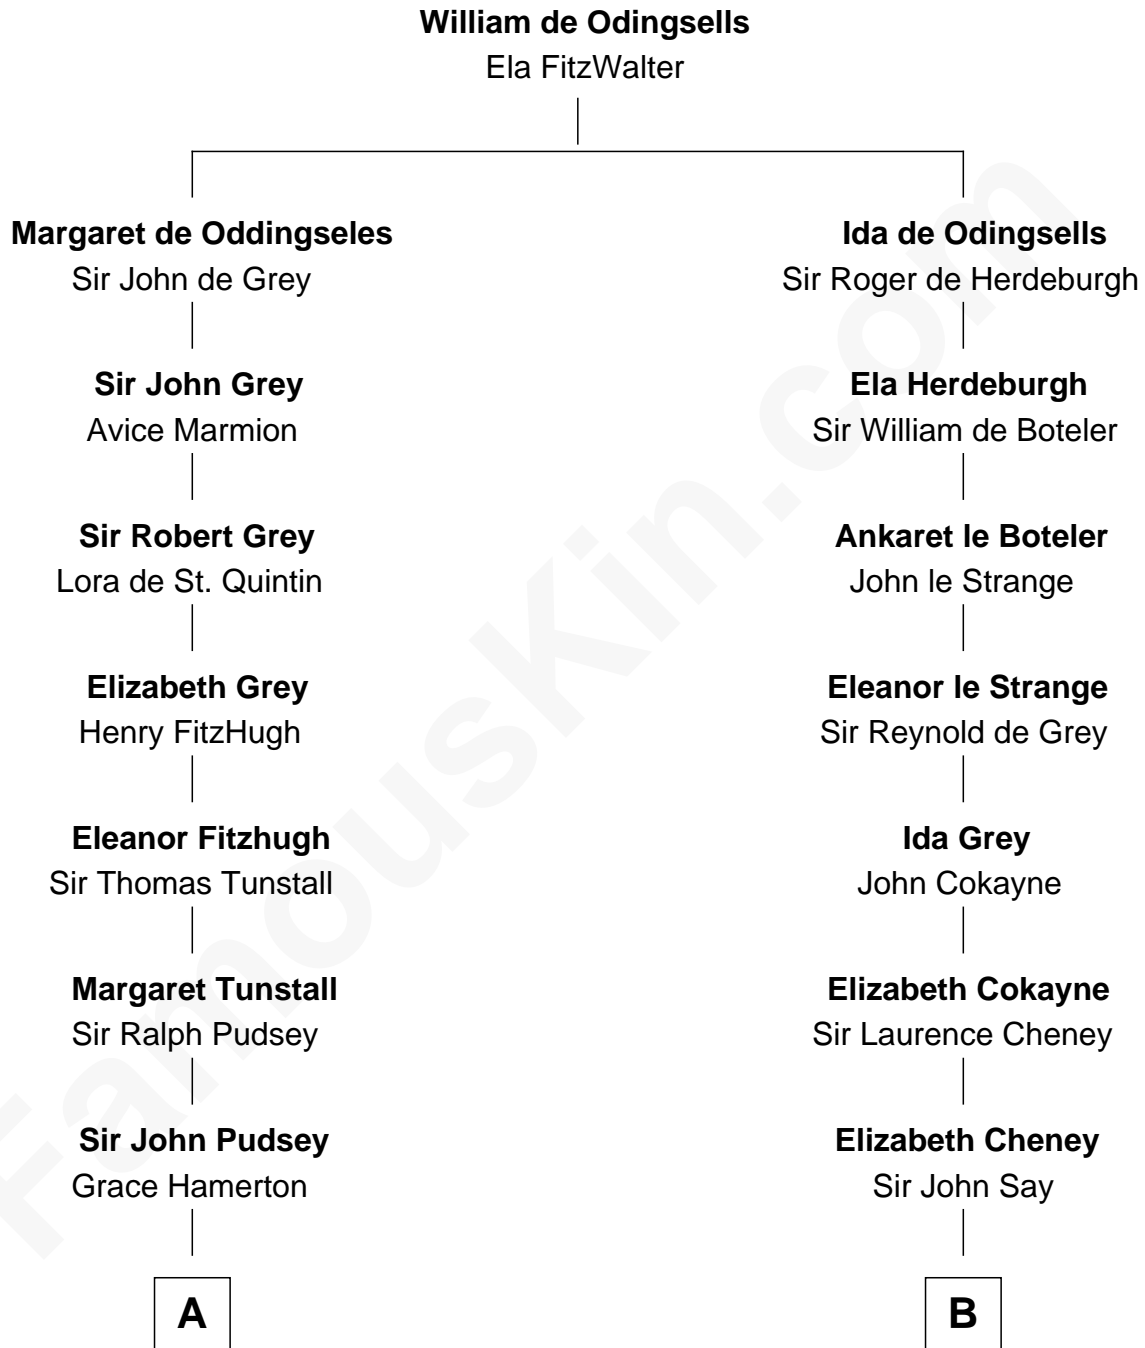

## Relationship Chart of

### Henry Lloyd

40th Governor of Maryland

15th cousin 6 times removed of

**Caesar Rodney**

Signer of the Declaration of Independence

**C**

**John Tayloe**  
Rebecca Plater

**Elizabeth Tayloe**  
Col. Edward Lloyd