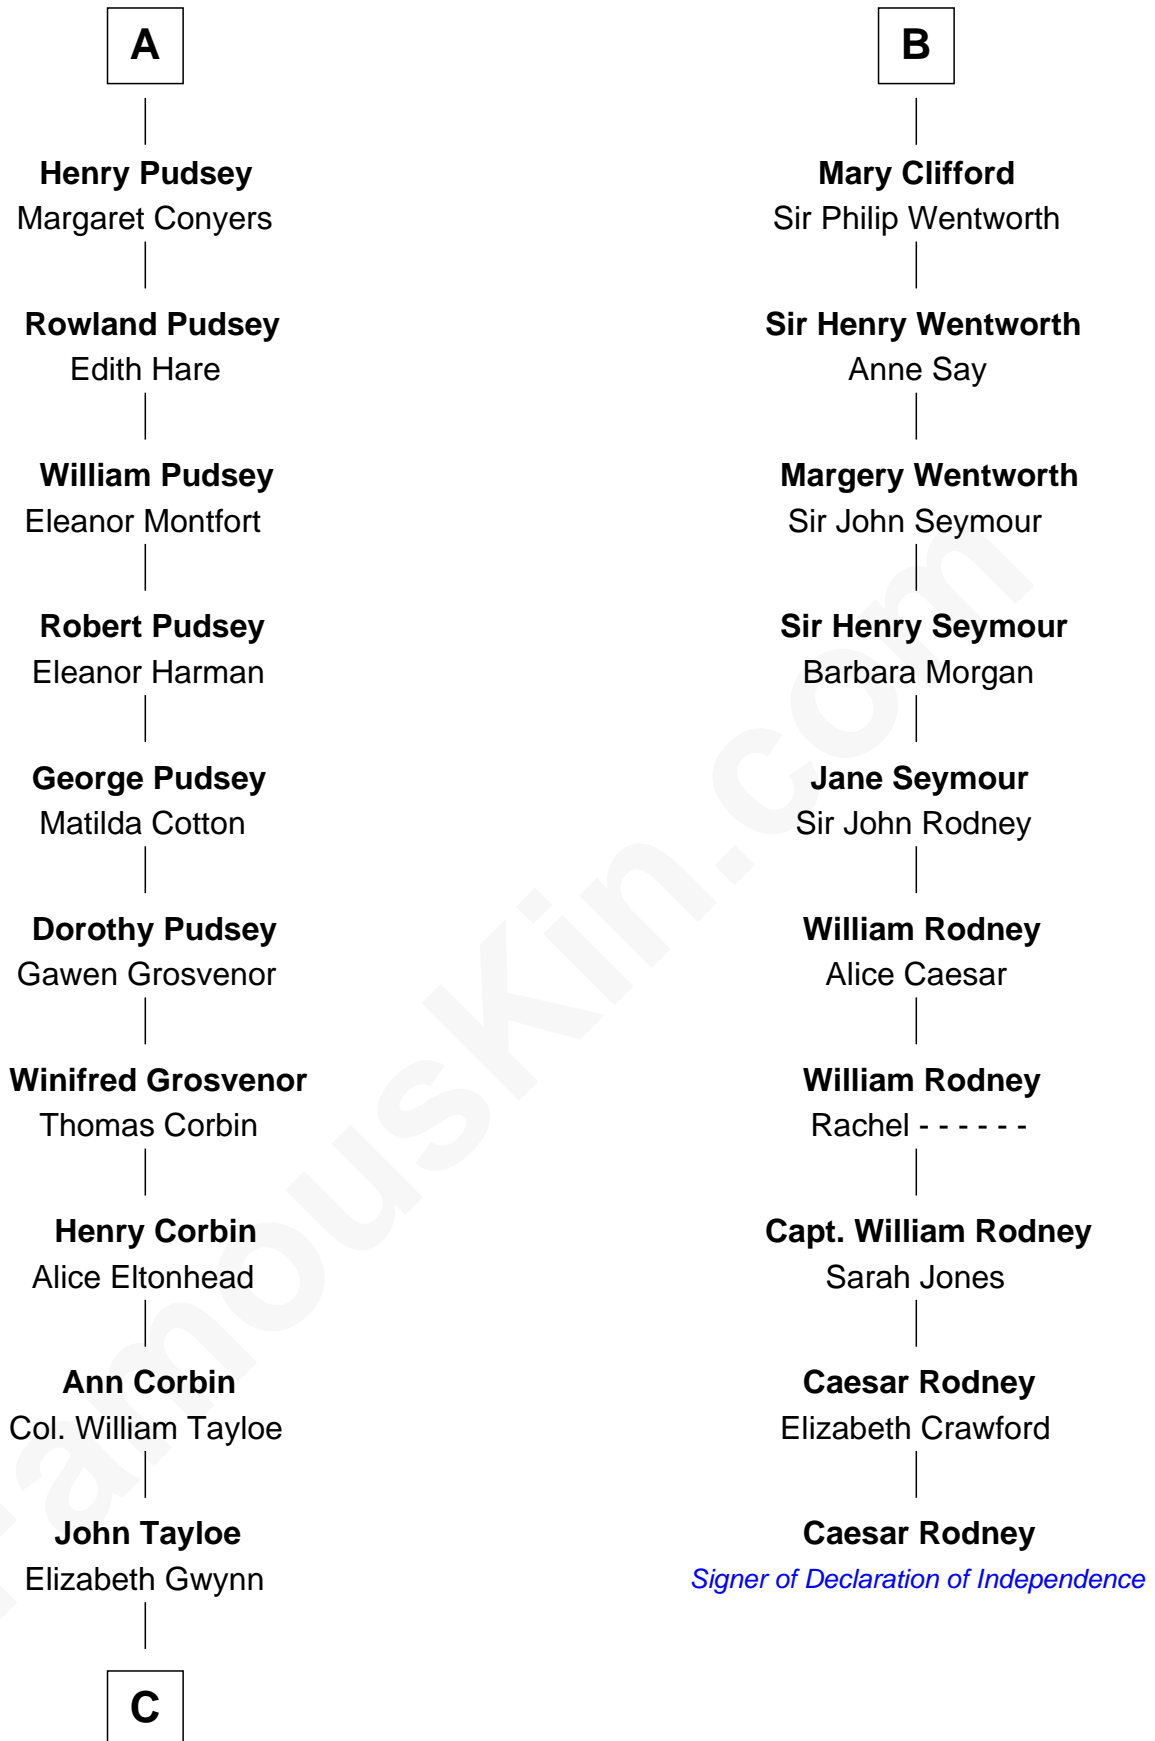

### Henry Lloyd

40th Governor of Maryland

16th cousin 5 times removed of

**Caesar Rodney**

Signer of the Declaration of Independence

**John Fitz Robert**

Ada de Baliol

**Sir Hugh de Eure**

Sir John Pudsey

**Sir Ralph Pudsey**

Margaret Tunstall

**Sir John Pudsey**

Grace Hamerton

**A**

**Roger FitzJohn**

Isabel - - - - -

**Robert FitzRoger**

Margery la Zouche

**Euphemia de Clavering**

Sir Ranulph de Neville

**Sir Ralph de Neville**

Alice de Audley

**Margaret de Neville**

Sir Henry Percy

**Sir Henry Percy**

Elizabeth Mortimer

**Elizabeth Percy**

Sir John Clifford

**B**

**C**

**John Tayloe**  
Rebecca Plater

**Elizabeth Tayloe**  
Col. Edward Lloyd