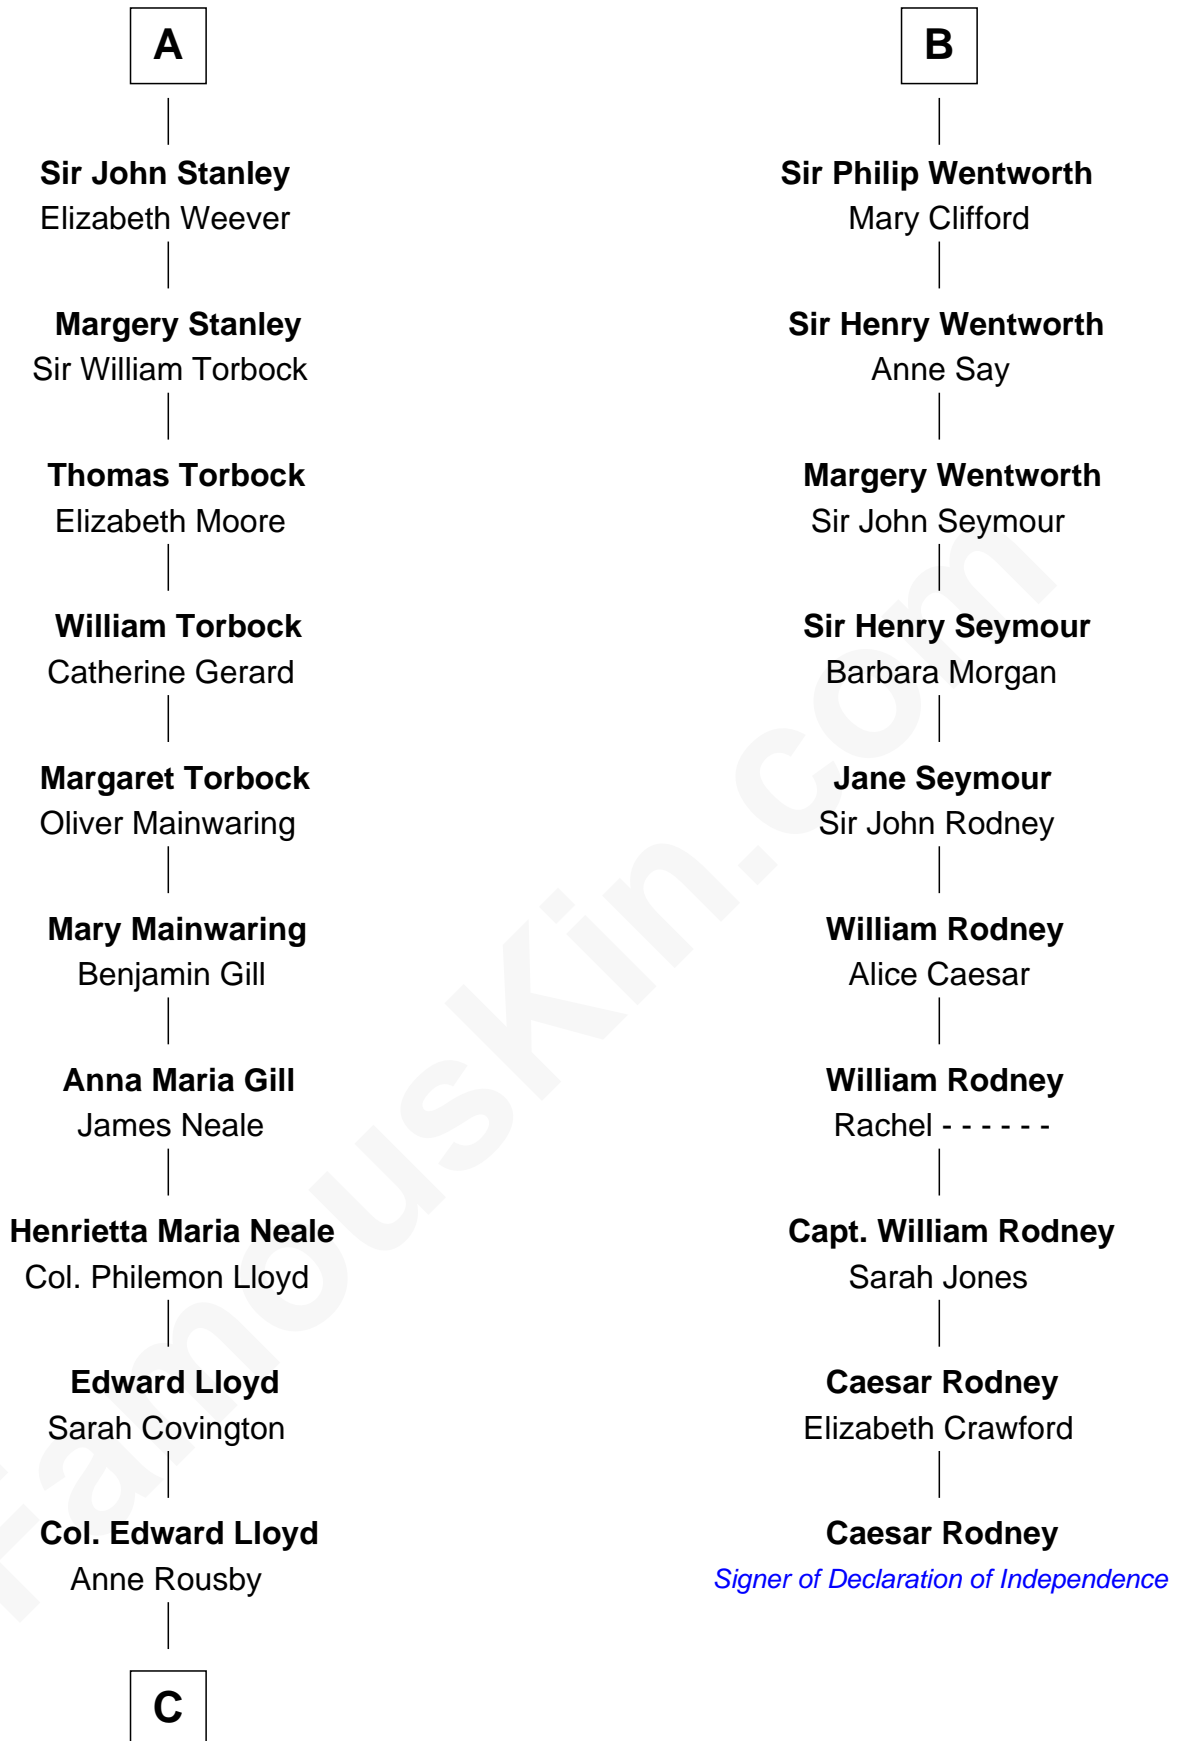

FamousKin.com

Relationship Chart of

Henry Lloyd

40th Governor of Maryland

16th cousin 4 times removed of

Caesar Rodney

Signer of the Declaration of Independence

C

Col. Edward Lloyd

Elizabeth Tayloe

Col. Edward Lloyd

Sally Scott Murray

Daniel Lloyd

Catherine Henry

Henry Lloyd

40th Governor of Maryland