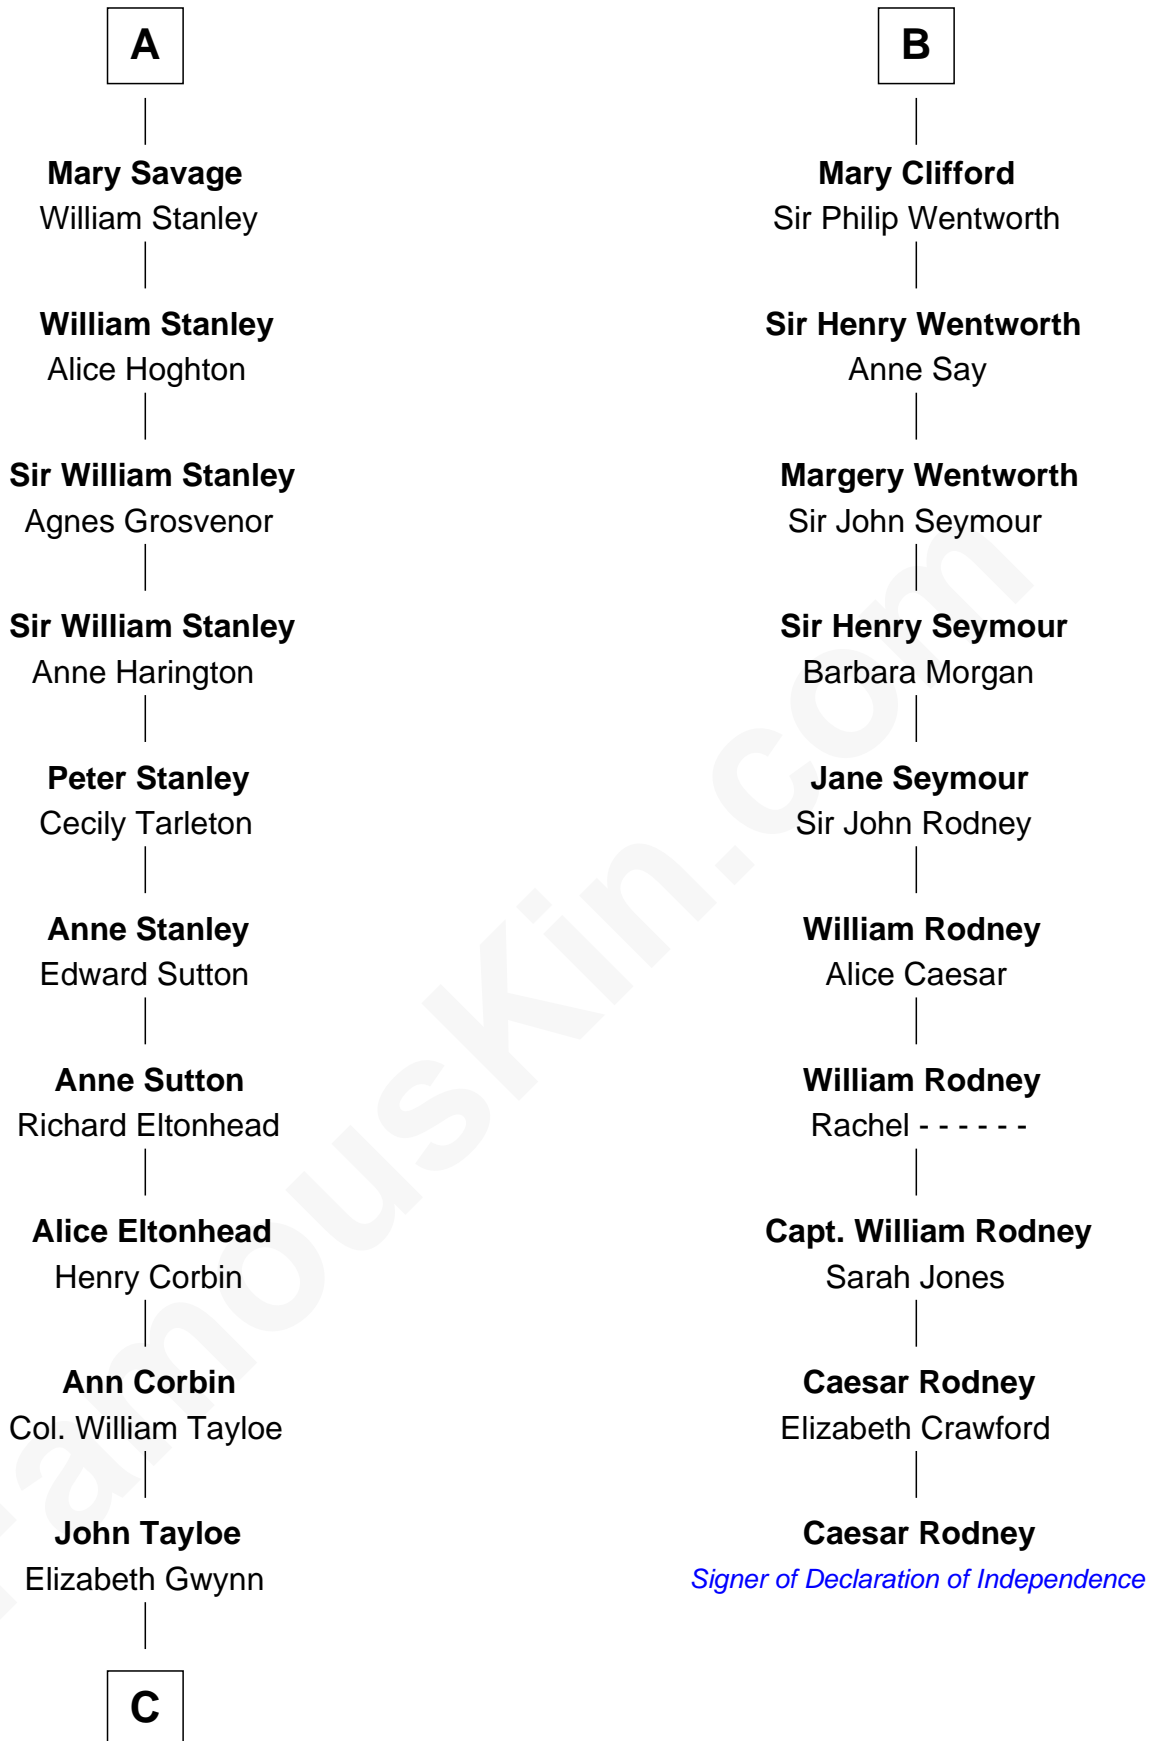

### Henry Lloyd

40th Governor of Maryland

16th cousin 5 times removed of

**Caesar Rodney**

Signer of the Declaration of Independence

**Sir William Longespee**

Ela of Salisbury

**Stephen Longespee**  
Emmeline de Ridelisford

**Ela Longespee**  
Sir Roger la Zouche

**Sir Alan la Zouche**  
Eleanor de Segrave

**Maude la Zouche**  
Sir Robert de Holland

**Maude de Holland**  
Sir Thomas de Swinnerton

**Sir Robert de Swinnerton**  
Elizabeth de Beke

**Maud de Swinnerton**  
Sir John Savage

**A**

**William Longespee**  
Idoine de Camville

**Ela Longespee**  
Sir James de Audley

**Sir Hugh I de Audley**  
Iseult de Mortimer

**Alice de Audley**  
Sir Ralph de Neville

**Margaret de Neville**  
Sir Henry Percy

**Sir Henry Percy**  
Elizabeth Mortimer

**Elizabeth Percy**  
Sir John Clifford

**B**

**C**

—  
**John Tayloe**  
Rebecca Plater

—  
**Elizabeth Tayloe**  
Col. Edward Lloyd