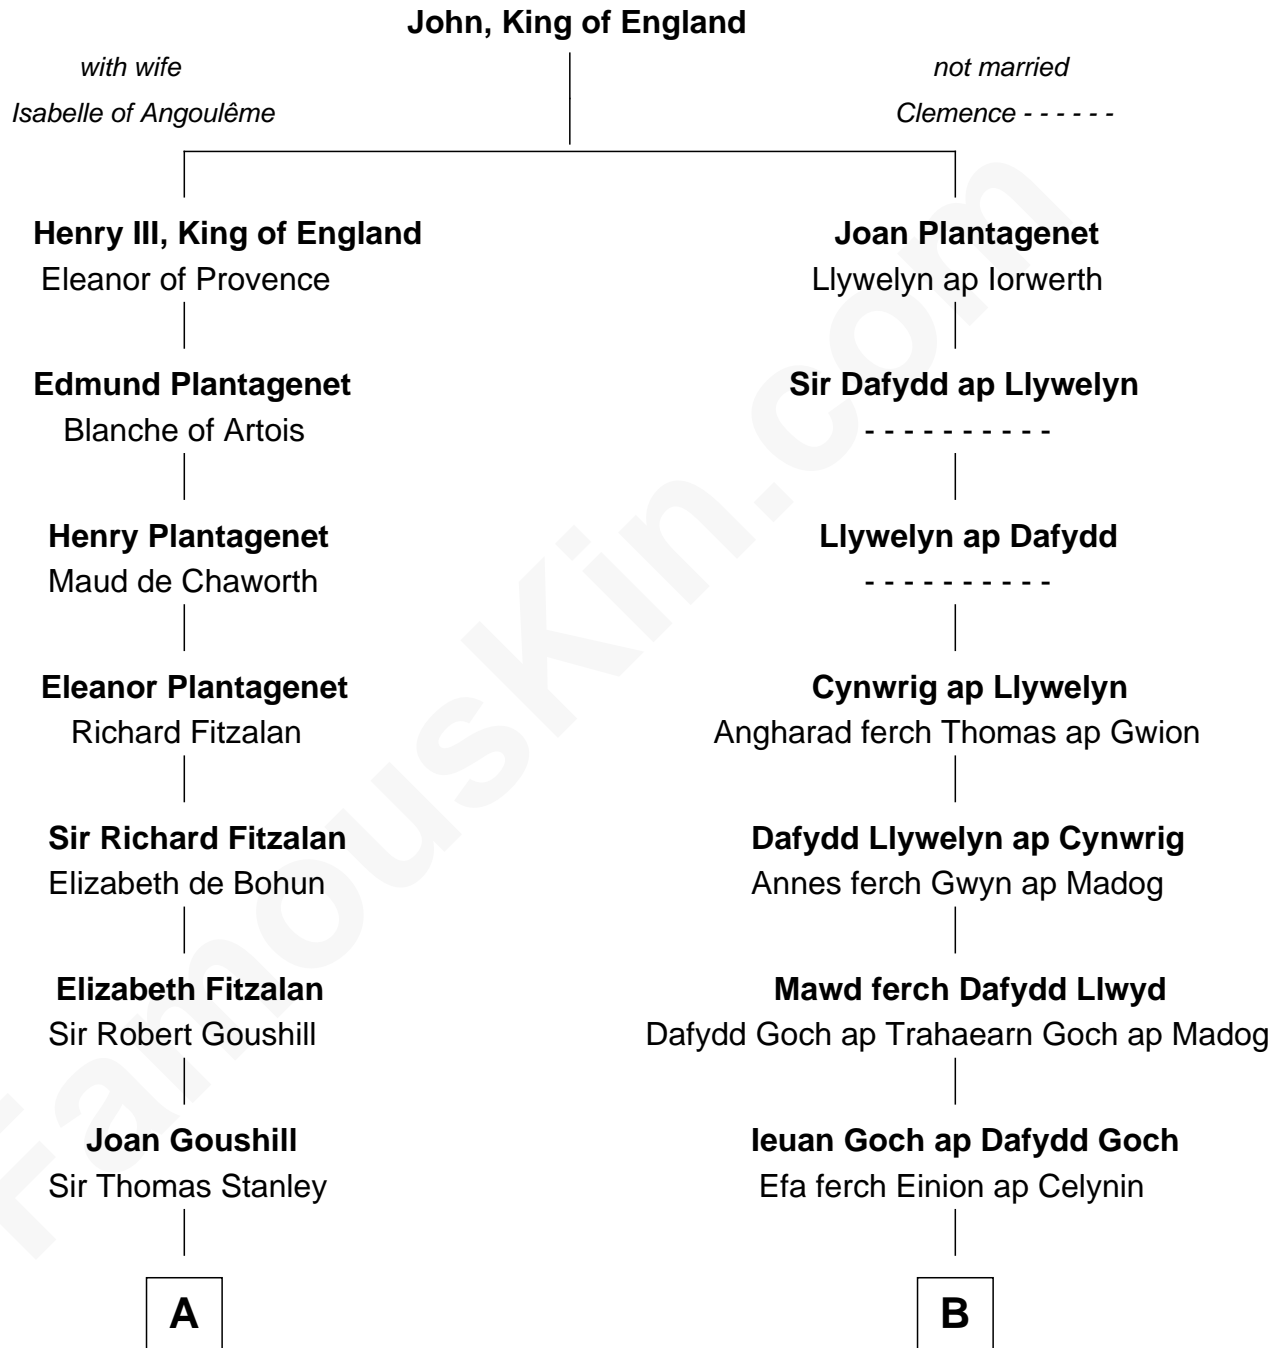

## Relationship Chart of

**Henry Lloyd**

40th Governor of Maryland

17th cousin 3 times removed of

**Elihu Yale**

Benefactor and Namesake of Yale College

**C**

Col. Edward Lloyd

Elizabeth Tayloe

Col. Edward Lloyd

Sally Scott Murray

Daniel Lloyd

Catherine Henry

Henry Lloyd

*40th Governor of Maryland*

FamousKin.com