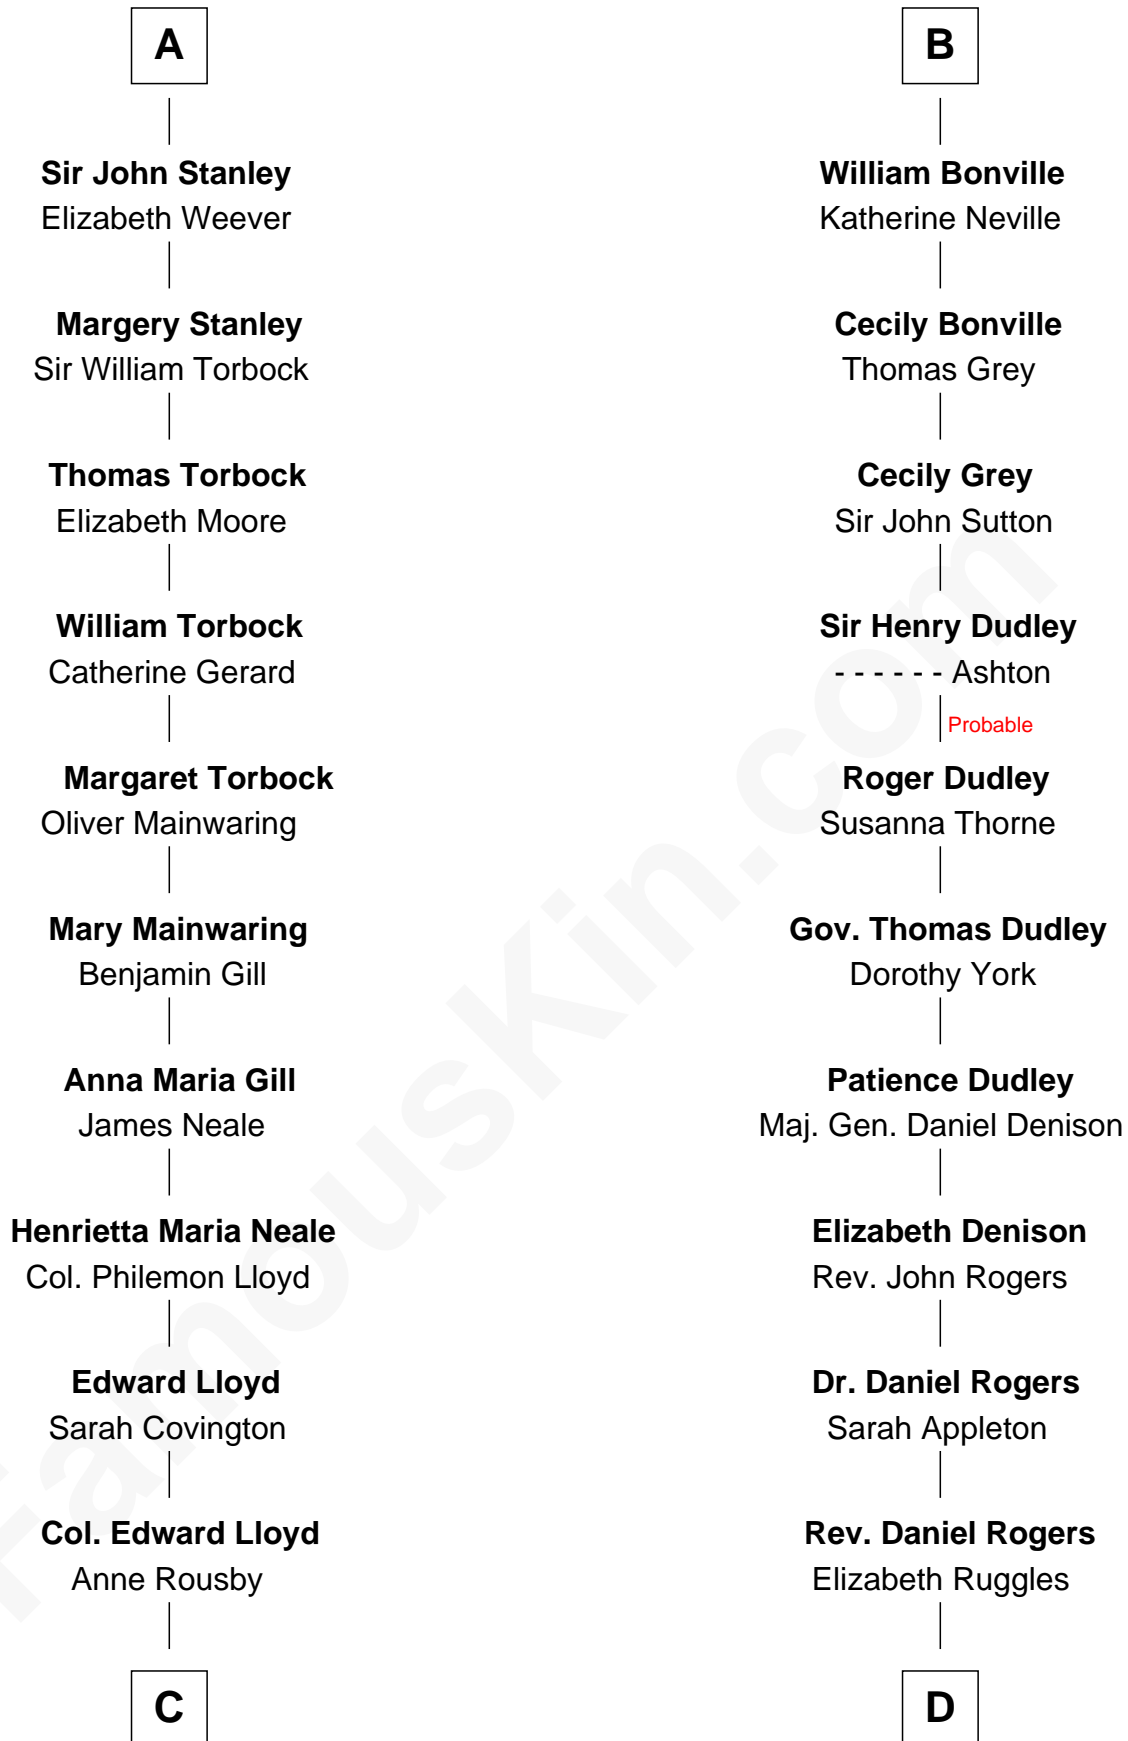

FamousKin.com
Relationship Chart of
Henry Lloyd

40th Governor of Maryland

20th cousin of

Colonel Robert Gould Shaw

U.S. Civil War leader of film "Glory" fame

Sir Humphrey de Bohun

Maud of Eu

Sir Humphrey de Bohun

Eleanor de Braiose

Humphrey de Bohun

Maud de Fiennes

Humphrey de Bohun

Elizabeth Plantagenet

Sir William de Bohun

Elizabeth de Badlesmere

Elizabeth de Bohun

Maud de Verdun

Sir John de Grey

Sir Roger de Grey

Elizabeth de Hastings

Sir Reynold de Grey

Eleanor le Strange

Sir Reynold Grey

Margaret de Ros

Margaret Grey

Sir William Bonville

William Bonville

Elizabeth Harington

B

C

Col. Edward Lloyd

Elizabeth Tayloe