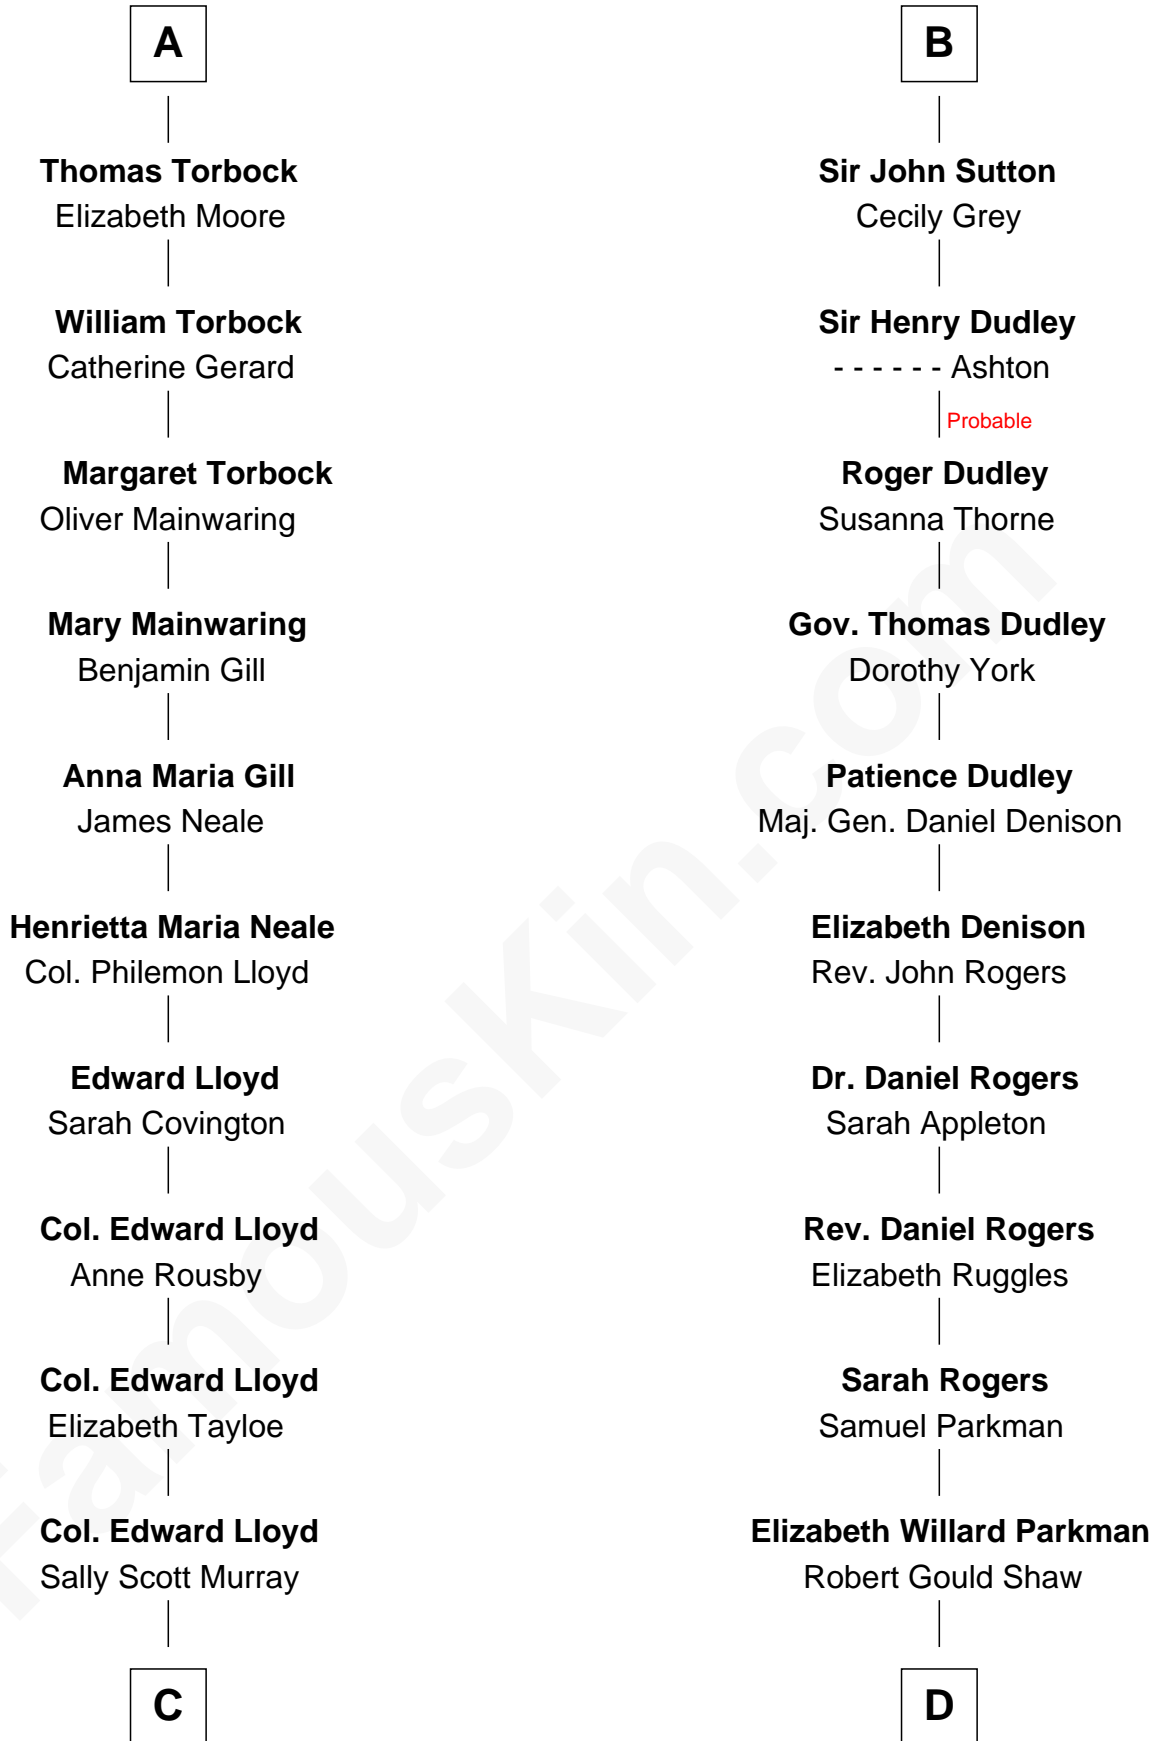

FamousKin.com

Relationship Chart of

Henry Lloyd

40th Governor of Maryland

18th cousin of

Colonel Robert Gould Shaw

U.S. Civil War leader of film "Glory" fame

C

Daniel Lloyd
Catherine Henry

Henry Lloyd
40th Governor of Maryland

D

Francis George Shaw
Sarah Blake Sturgis

Colonel Robert Gould Shaw
Main character in film "Glory"

FamousKin.com