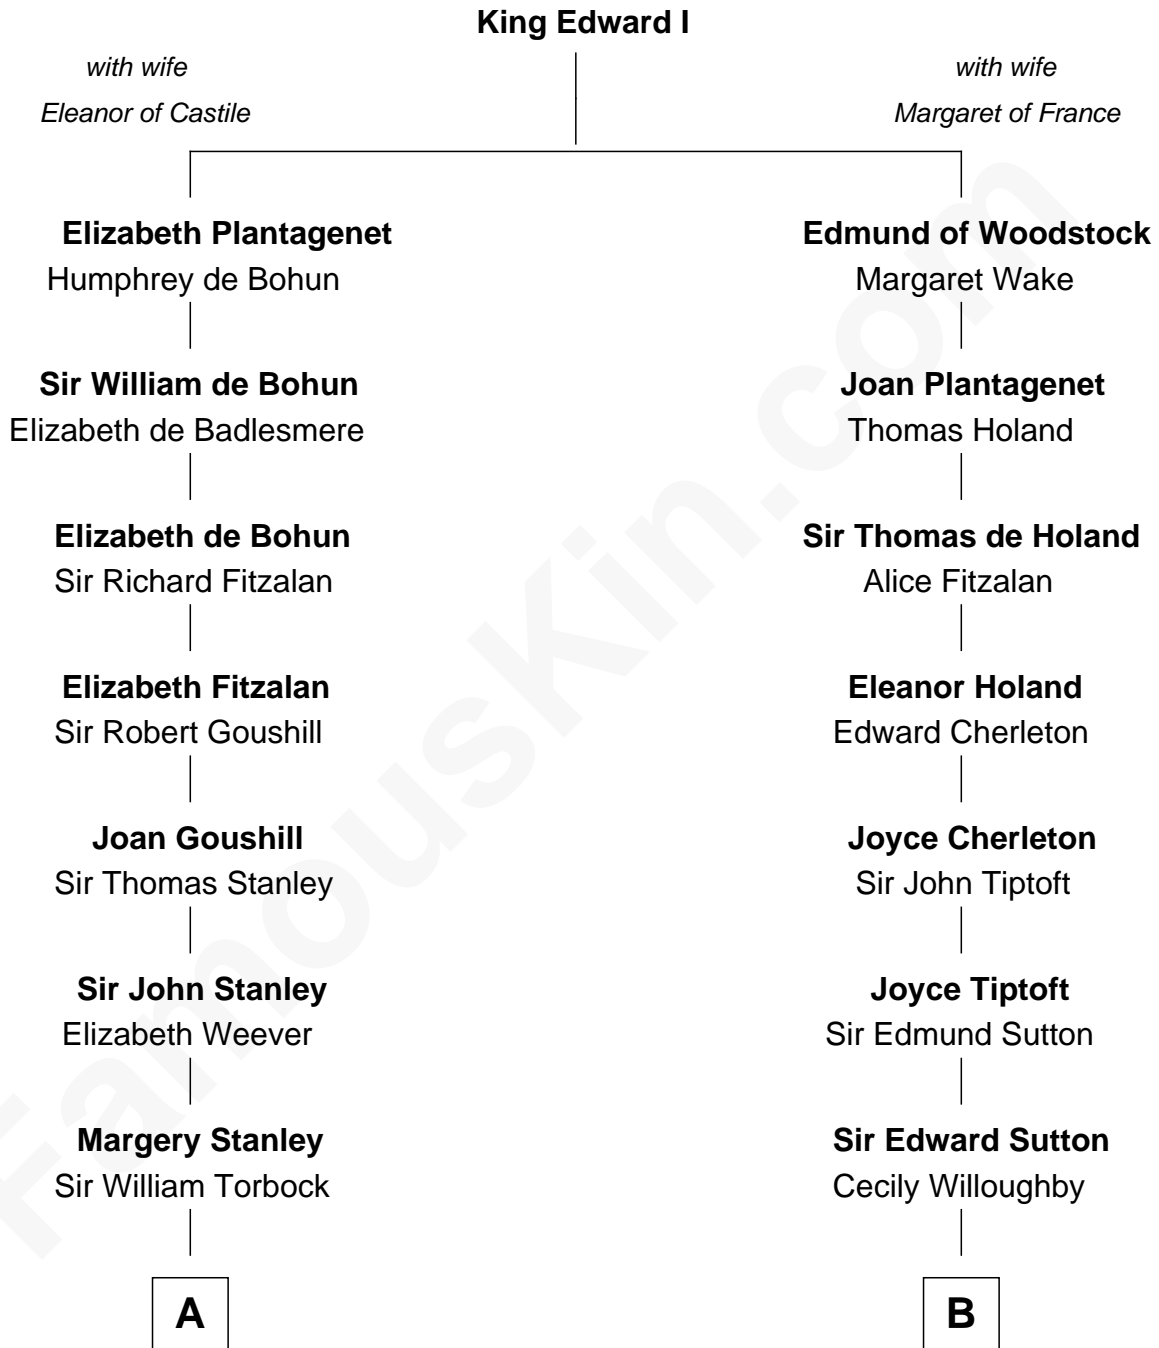

FamousKin.com

Relationship Chart of

Henry Lloyd

40th Governor of Maryland

18th cousin of

Colonel Robert Gould Shaw

U.S. Civil War leader of film "Glory" fame

C

Daniel Lloyd
Catherine Henry

Henry Lloyd
40th Governor of Maryland

D

Francis George Shaw
Sarah Blake Sturgis

Colonel Robert Gould Shaw
Main character in film "Glory"

FamousKin.com