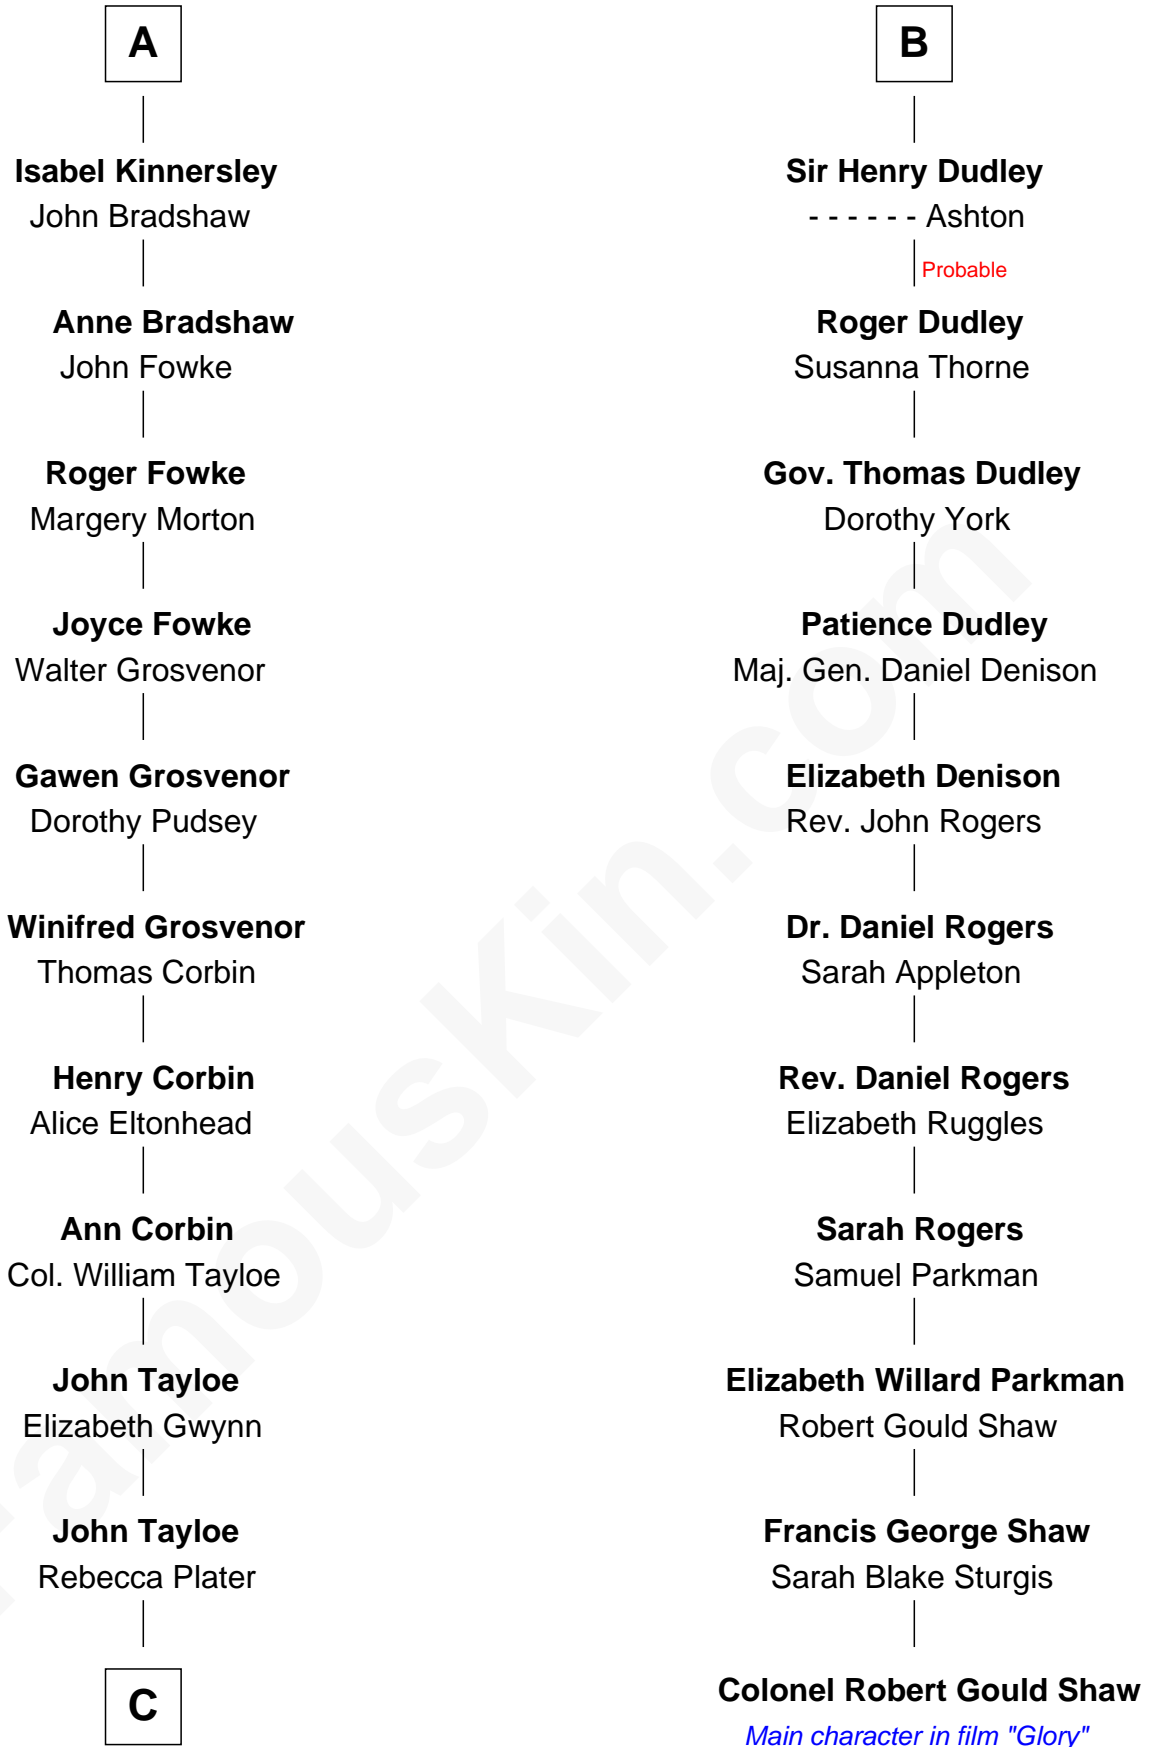

FamousKin.com

Relationship Chart of

Henry Lloyd

40th Governor of Maryland

17th cousin 3 times removed of

Colonel Robert Gould Shaw

U.S. Civil War leader of film "Glory" fame

C

—
Elizabeth Tayloe
Col. Edward Lloyd

—
Col. Edward Lloyd
Sally Scott Murray

—
Daniel Lloyd
Catherine Henry

—
Henry Lloyd
40th Governor of Maryland

FamousKin.com