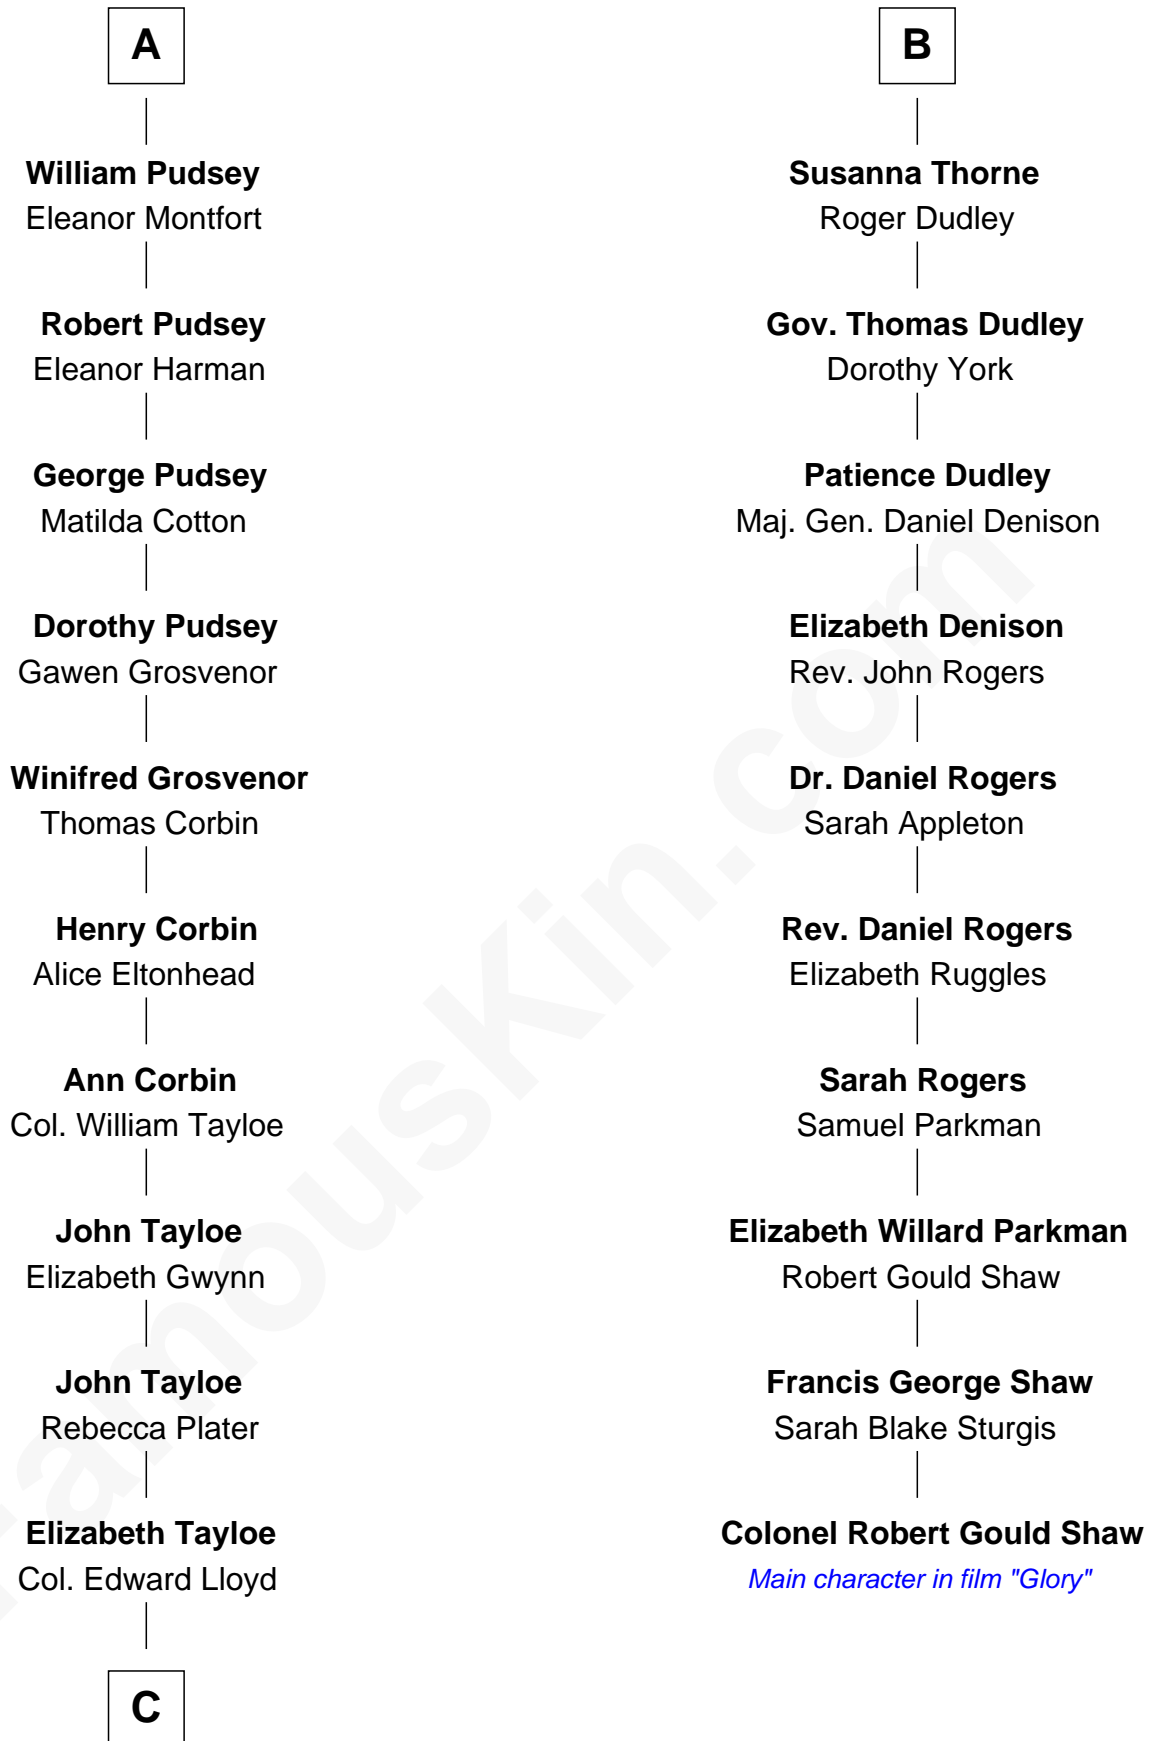

FamousKin.com

Relationship Chart of

Henry Lloyd

40th Governor of Maryland

16th cousin 3 times removed of

Colonel Robert Gould Shaw

U.S. Civil War leader of film "Glory" fame

C

—
Col. Edward Lloyd
Sally Scott Murray

—
Daniel Lloyd
Catherine Henry

—
Henry Lloyd
40th Governor of Maryland

FamousKin.com