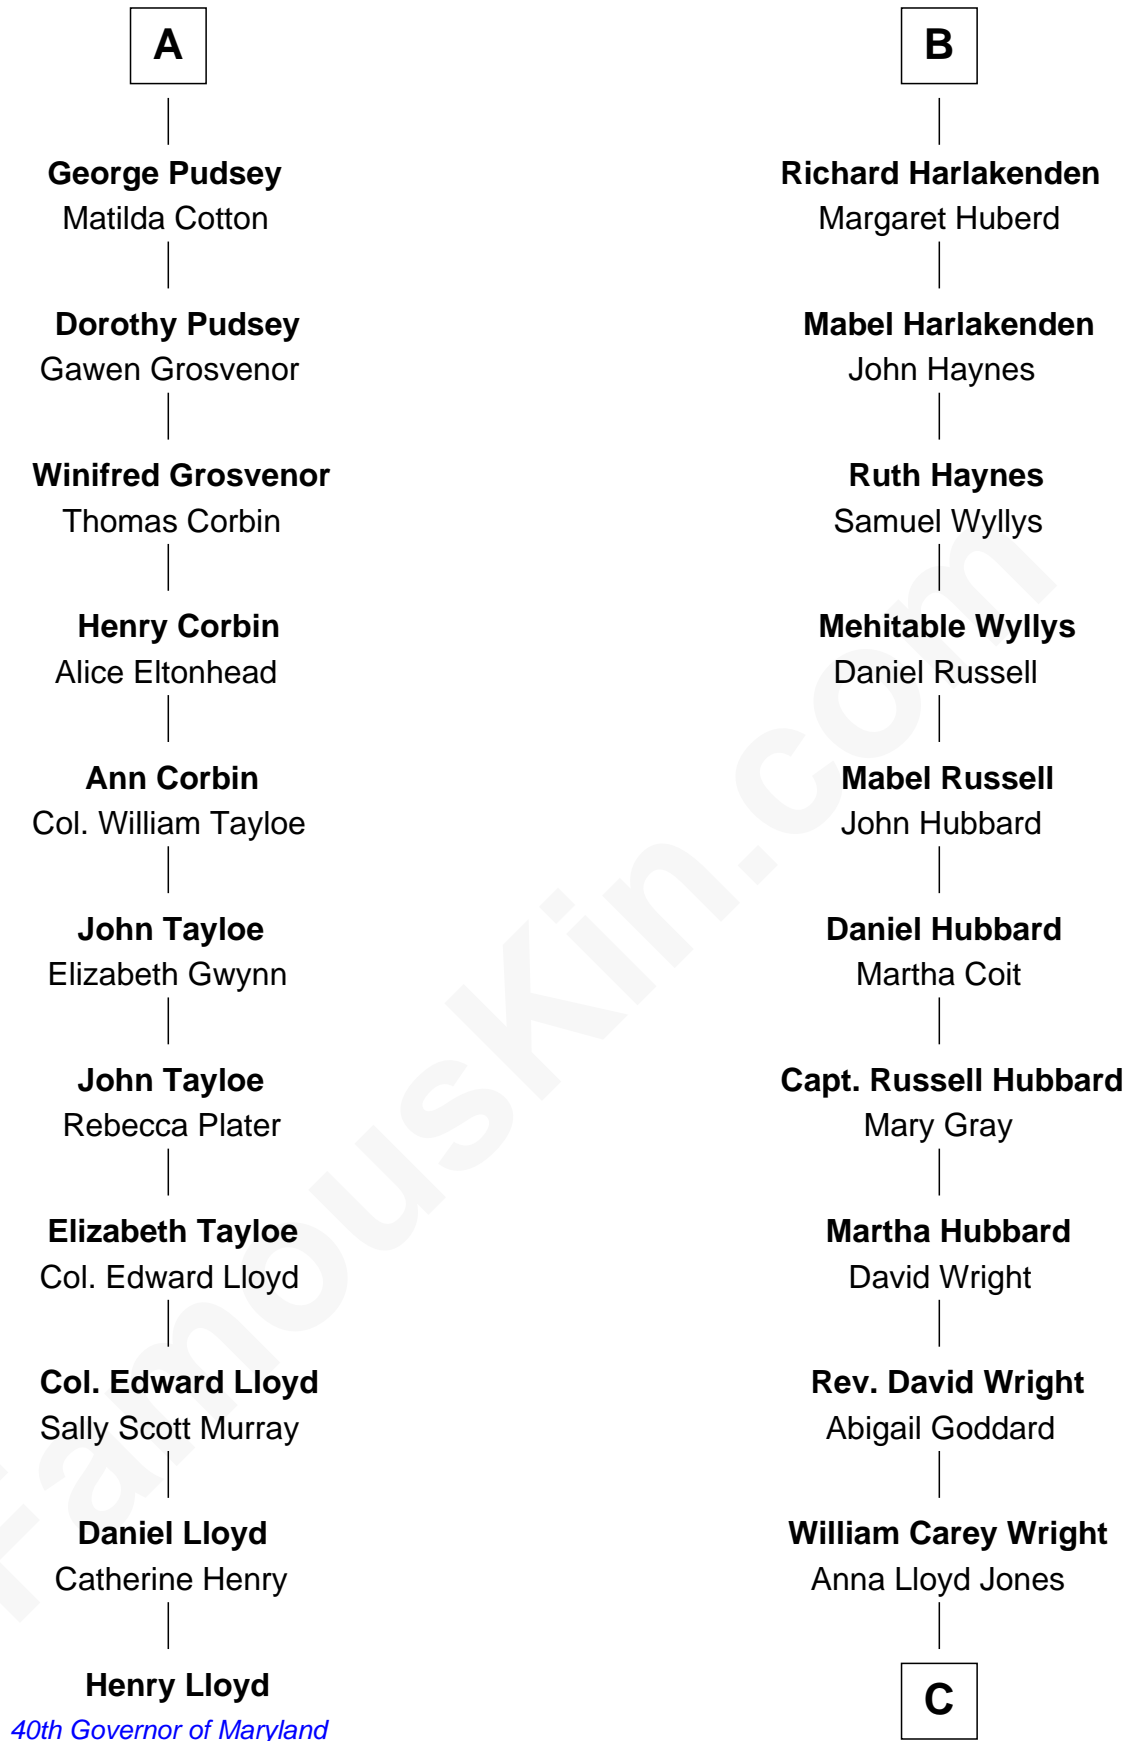

FamousKin.com

Relationship Chart of

Henry Lloyd

40th Governor of Maryland

17th cousin 2 times removed of

Anne Baxter

Movie Actress

Henry FitzHugh

Elizabeth Grey

Eleanor Fitzhugh
Sir Thomas Tunstall

Margaret Tunstall
Sir Ralph Pudsey

Sir John Pudsey
Grace Hamerton

Henry Pudsey
Margaret Conyers

Rowland Pudsey
Edith Hare

William Pudsey
Eleanor Montfort

Robert Pudsey
Eleanor Harman

A

Sir William FitzHugh
Margery Willoughby

Sir Henry FitzHugh
Alice de Neville

Alice FitzHugh
Sir John Fiennes

Thomas Fiennes
Anne Bouchier

Catherine Fiennes
Richard Loudenoys

Mary Loudenoys
Thomas Harlakenden

Roger Harlakenden

B

C

Frank Lloyd Wright

Catherine L. Tobin

Catherine Dorothy Wright

Kenneth Stuart Baxter

Anne Baxter