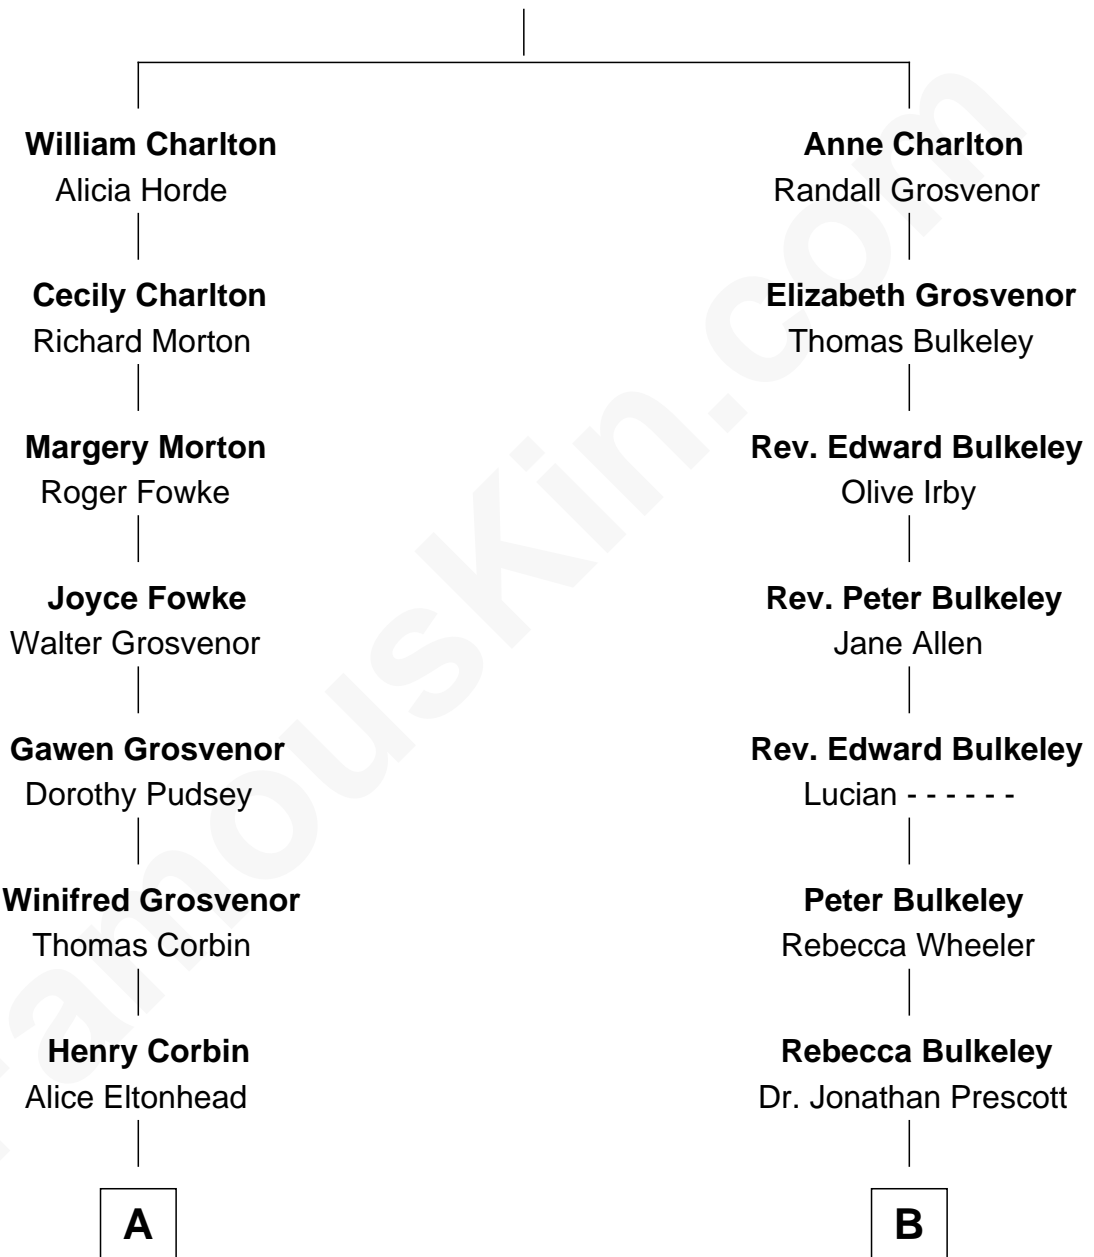

FamousKin.com
Relationship Chart of
Henry Lloyd

40th Governor of Maryland

13th cousin 1 time removed of

George H. W. Bush
41st U.S. President

Richard Charlton
 Elizabeth Mainwaring

A

Ann Corbin
Col. William Tayloe

John Tayloe
Elizabeth Gwynn

John Tayloe
Rebecca Plater

Elizabeth Tayloe
Col. Edward Lloyd

Col. Edward Lloyd
Sally Scott Murray

Daniel Lloyd
Catherine Henry

Henry Lloyd
40th Governor of Maryland

B

Dr. Abel Prescott
Abigail Brigham

Lucy Prescott
Jonathan Fay

Samuel Prescott Phillips Fay
Harriet Howard

Samuel Howard Fay
Susan Montfort Shellman

Harriet Eleanor Fay
Rev. James Smith Bush

Samuel Prescott Bush
Flora Sheldon

Prescott Sheldon Bush
Dorothy Wear Walker