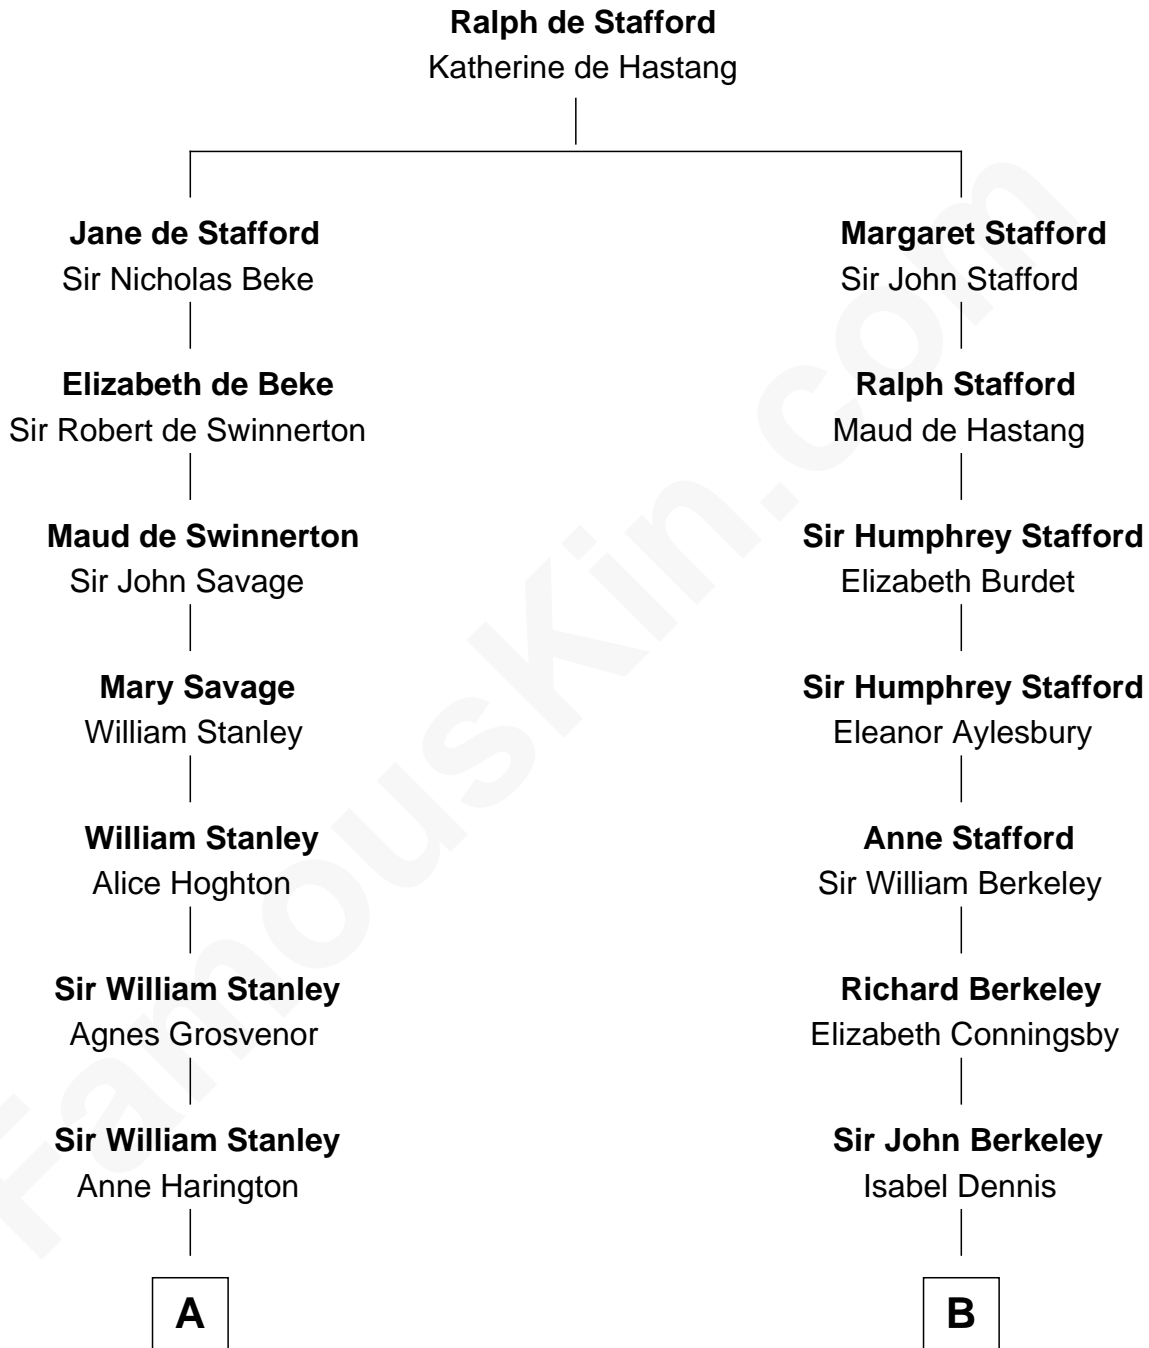

## Relationship Chart of

### Henry Lloyd

40th Governor of Maryland

17th cousin 4 times removed of

**George H. W. Bush**

41st U.S. President

C

**Samuel Howard Fay**  
Susan Montfort Shellman

**Harriet Eleanor Fay**  
Rev. James Smith Bush

**Samuel Prescott Bush**  
Flora Sheldon

**Prescott Sheldon Bush**  
Dorothy Wear Walker

**George H. W. Bush**  
*41st U.S. President*

FamousKin.com