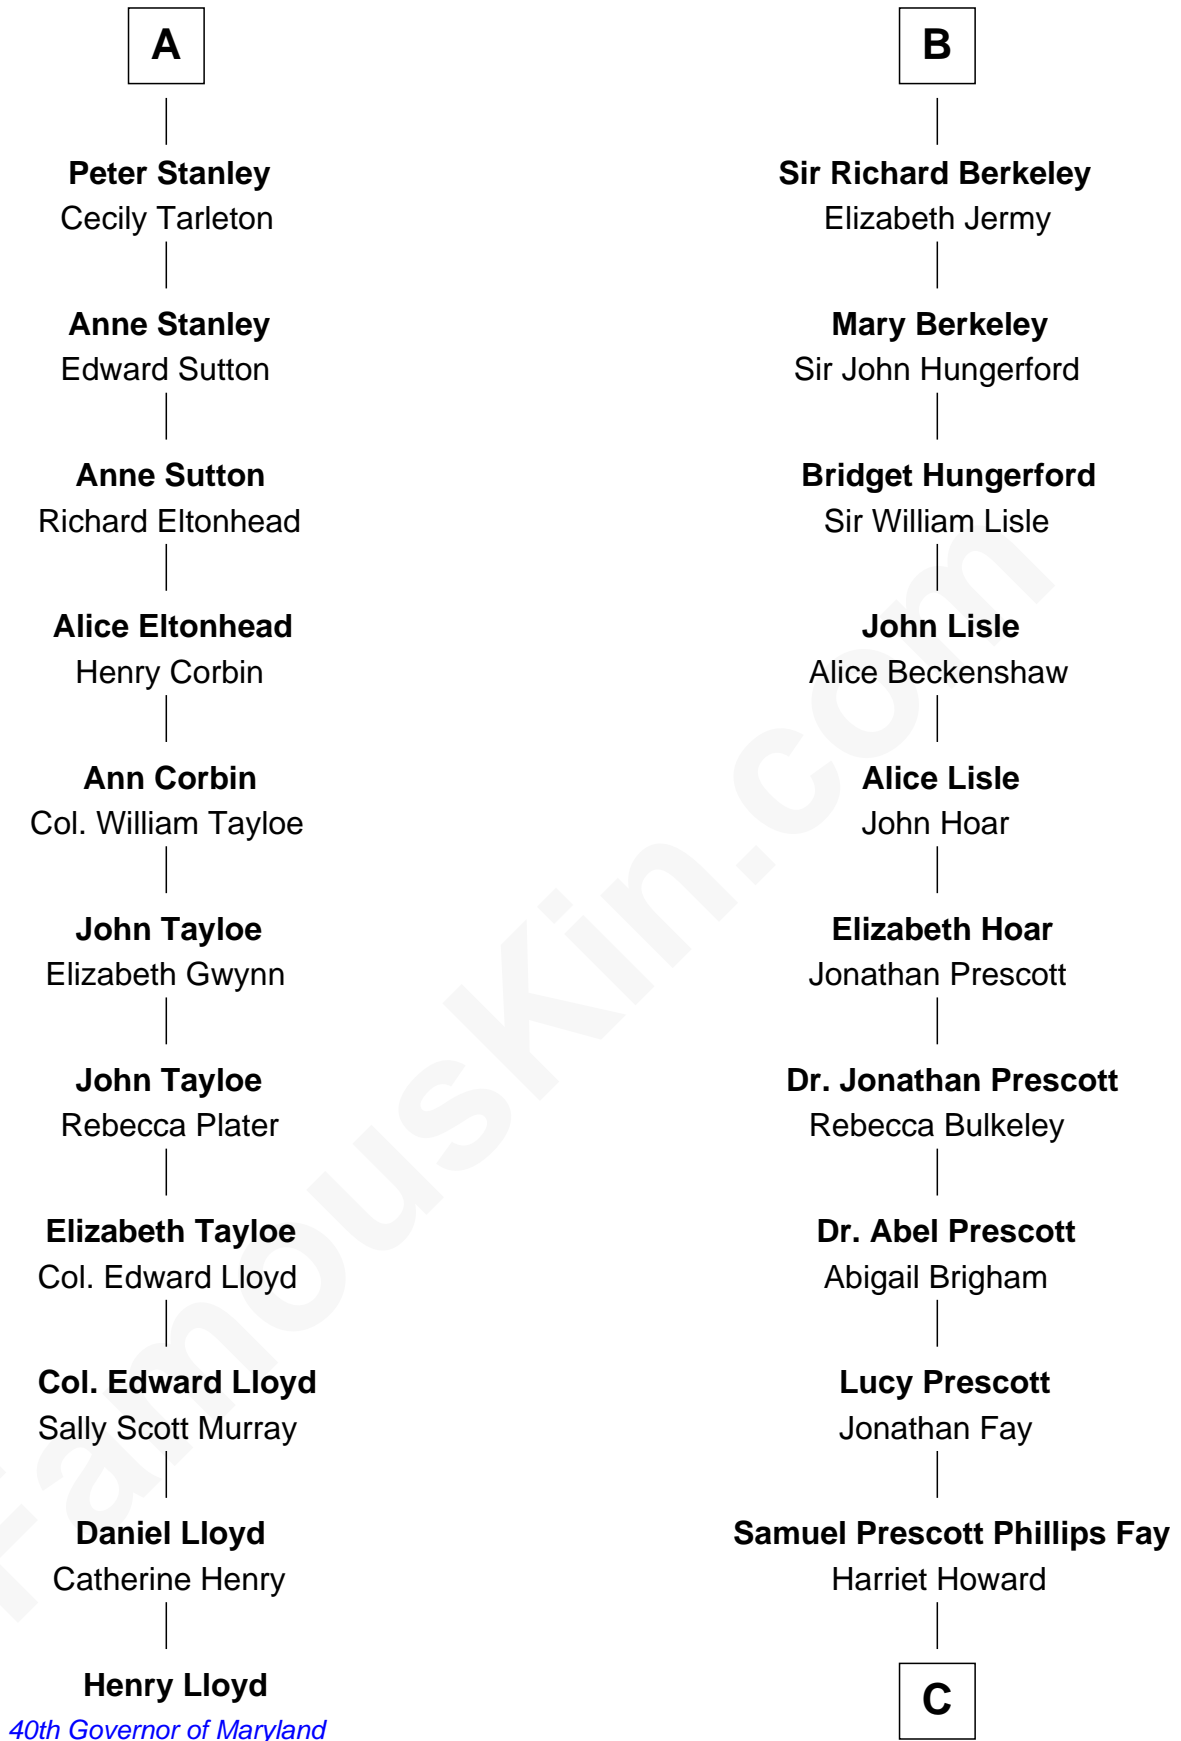

## Relationship Chart of

### Henry Lloyd

40th Governor of Maryland

17th cousin 4 times removed of

**George H. W. Bush**

41st U.S. President

C

**Samuel Howard Fay**  
Susan Montfort Shellman

**Harriet Eleanor Fay**  
Rev. James Smith Bush

**Samuel Prescott Bush**  
Flora Sheldon

**Prescott Sheldon Bush**  
Dorothy Wear Walker

**George H. W. Bush**  
*41st U.S. President*

FamousKin.com