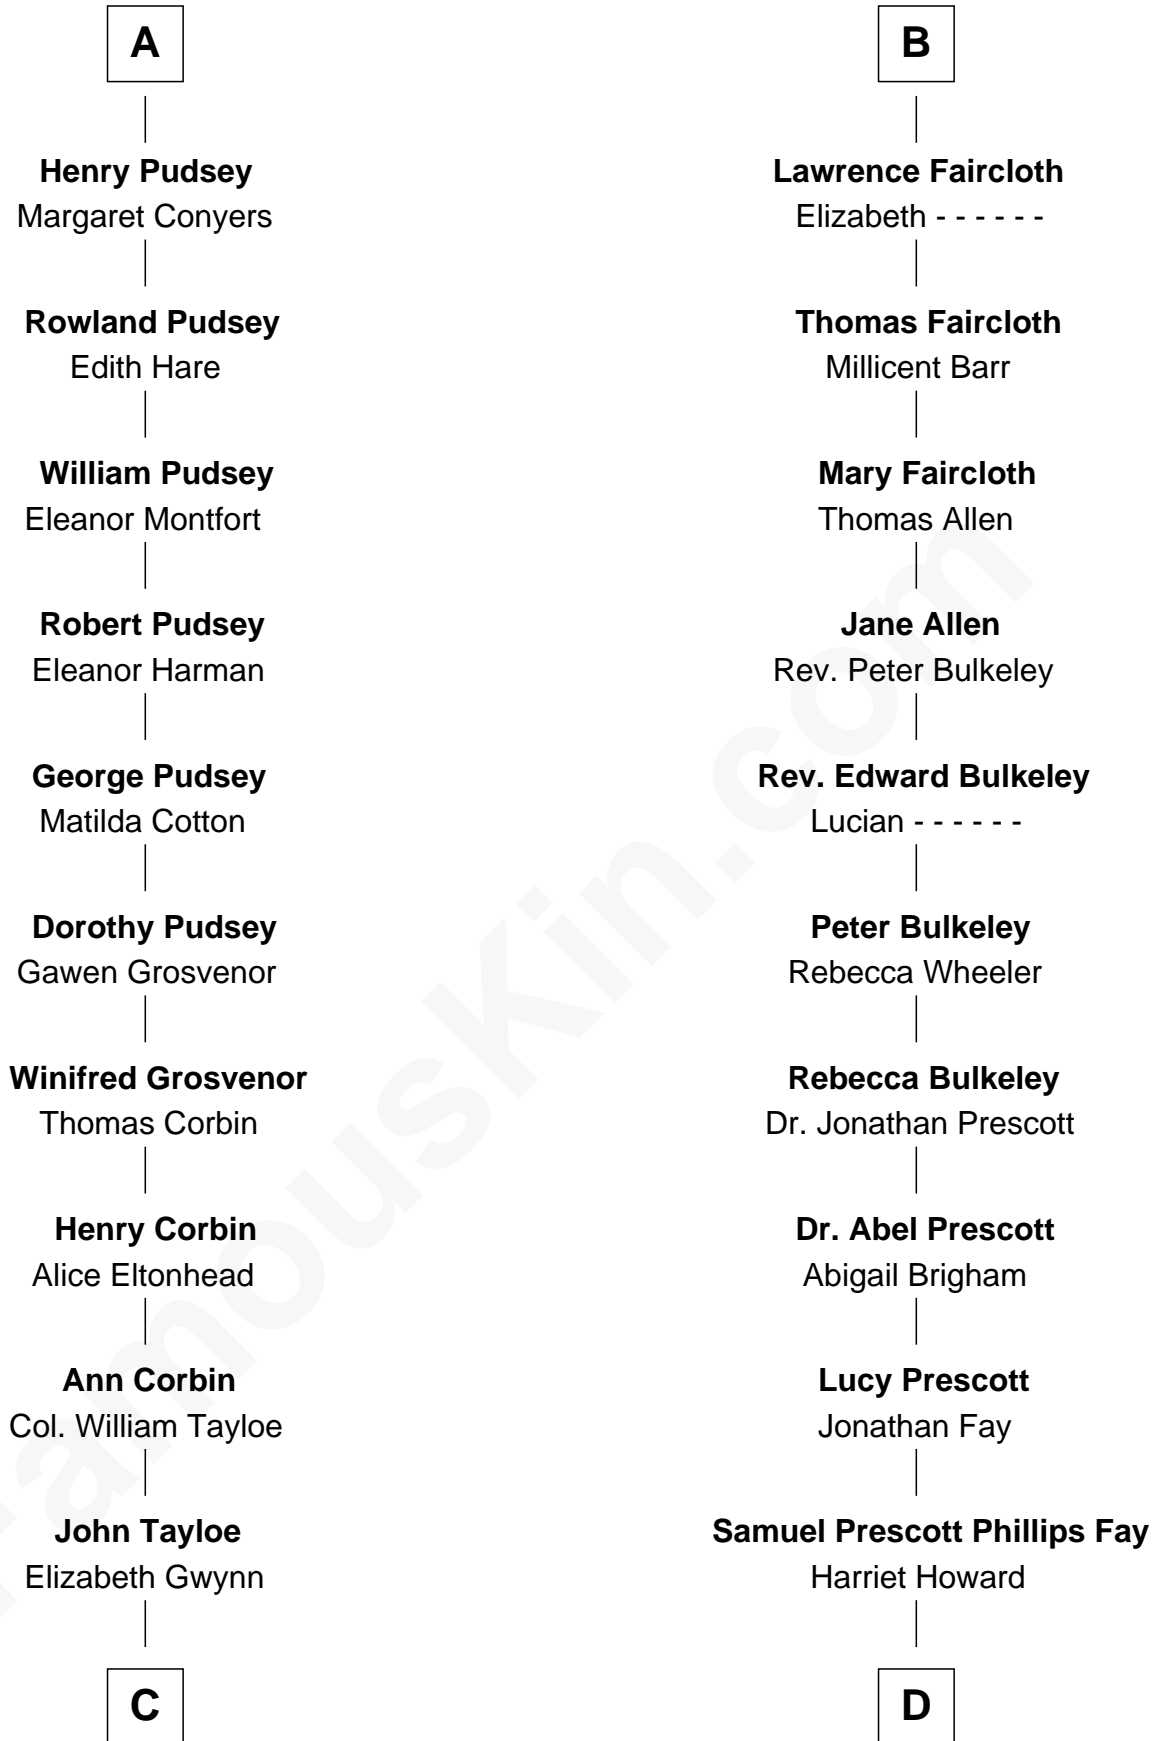

FamousKin.com Relationship Chart of

Henry Lloyd

40th Governor of Maryland

21st cousin of

George H. W. Bush

41st U.S. President

Sir William de Ros

Eustache Fitz Ralph

C

John Tayloe
Rebecca Plater

Elizabeth Tayloe
Col. Edward Lloyd

Col. Edward Lloyd
Sally Scott Murray

Daniel Lloyd
Catherine Henry

Henry Lloyd
40th Governor of Maryland

D

Samuel Howard Fay
Susan Montfort Shellman

Harriet Eleanor Fay
Rev. James Smith Bush

Samuel Prescott Bush
Flora Sheldon

Prescott Sheldon Bush
Dorothy Wear Walker

George H. W. Bush
41st U.S. President