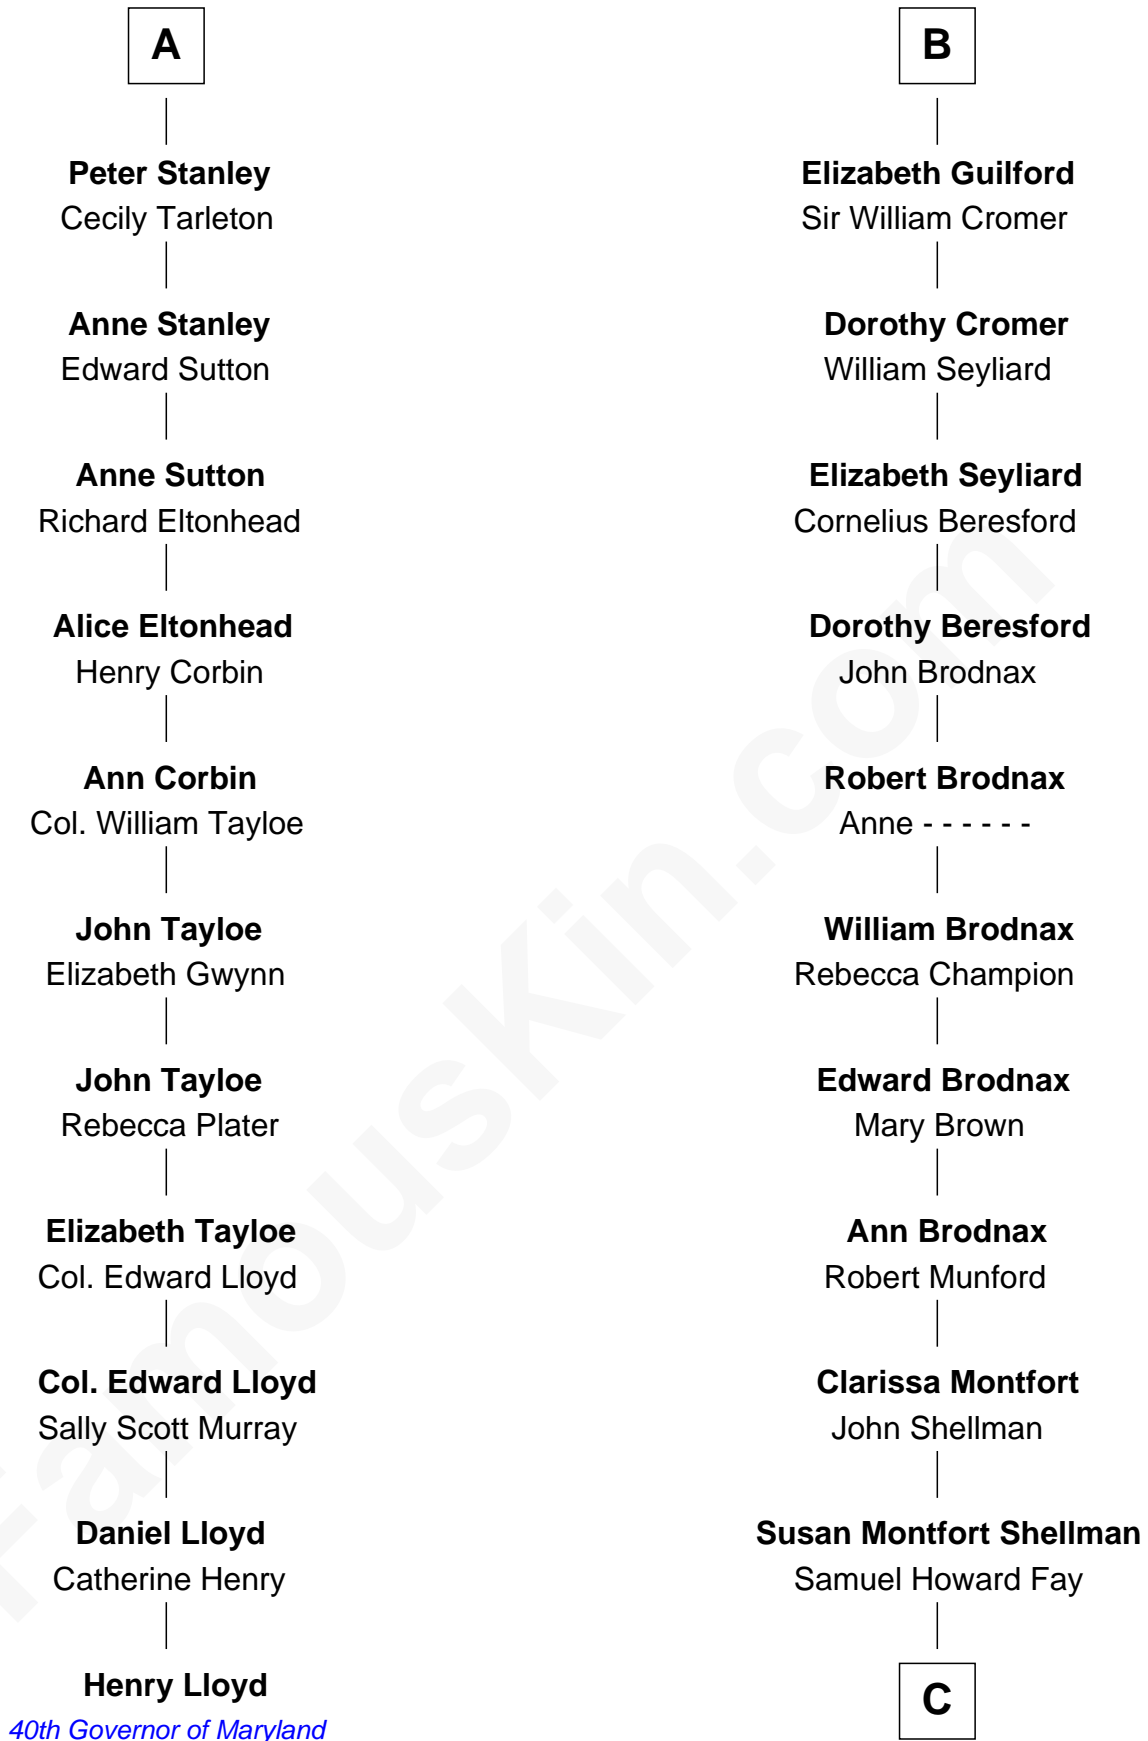

## Relationship Chart of

### Henry Lloyd

40th Governor of Maryland

17th cousin 3 times removed of

**George H. W. Bush**

41st U.S. President

**Sir Robert de Holland**

Maude la Zouche

**C**

**Harriet Eleanor Fay**  
Rev. James Smith Bush

**Samuel Prescott Bush**  
Flora Sheldon

**Prescott Sheldon Bush**  
Dorothy Wear Walker

**George H. W. Bush**  
*41st U.S. President*

FamousKin.com