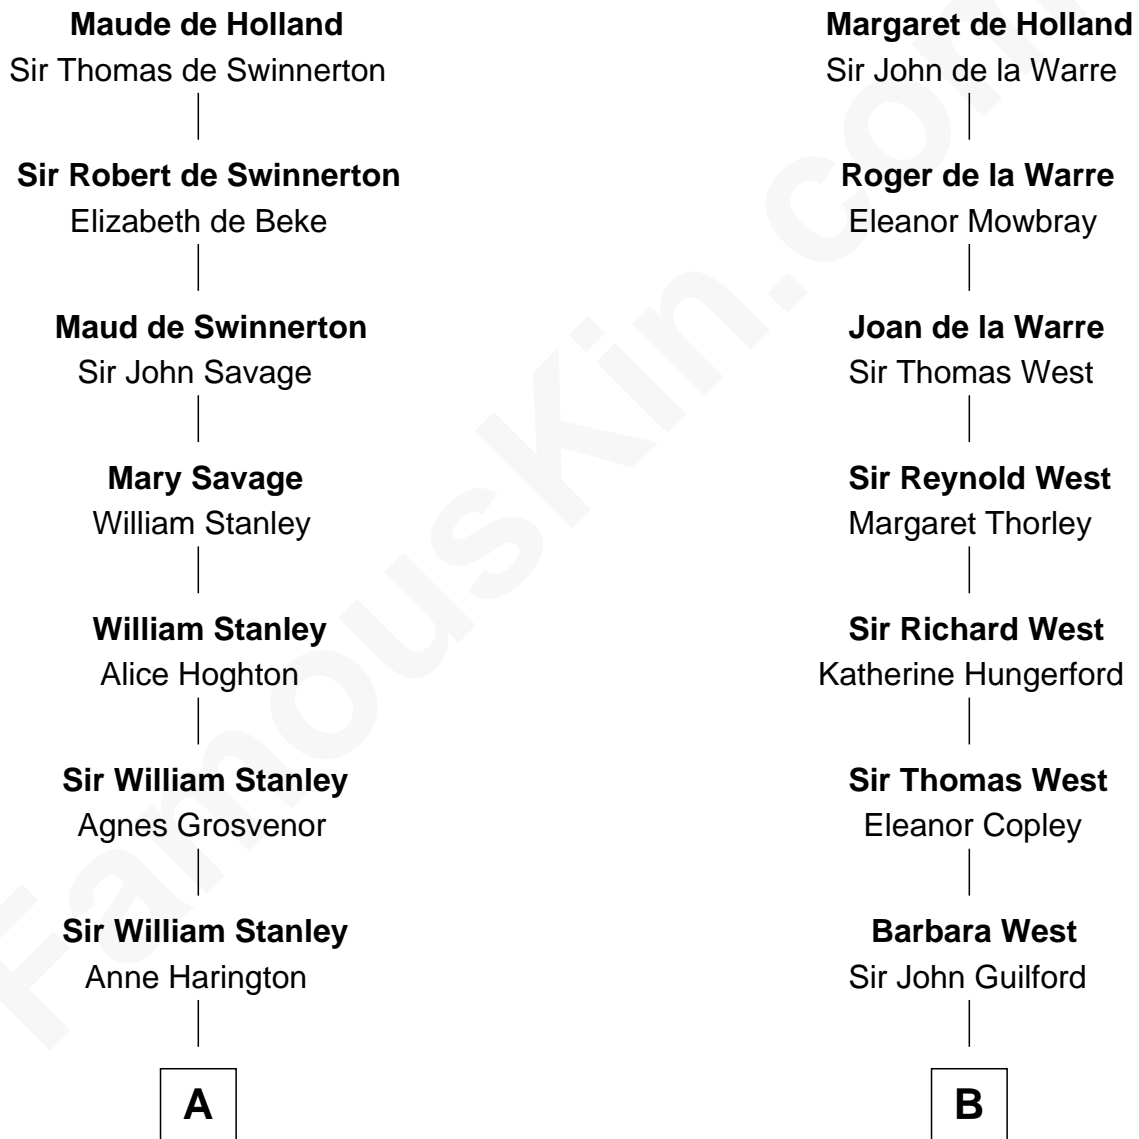

## Relationship Chart of

### Henry Lloyd

40th Governor of Maryland

17th cousin 3 times removed of

**George H. W. Bush**

41st U.S. President

**Sir Robert de Holland**

Maude la Zouche

**C**

**Harriet Eleanor Fay**  
Rev. James Smith Bush

**Samuel Prescott Bush**  
Flora Sheldon

**Prescott Sheldon Bush**  
Dorothy Wear Walker

**George H. W. Bush**  
*41st U.S. President*

FamousKin.com