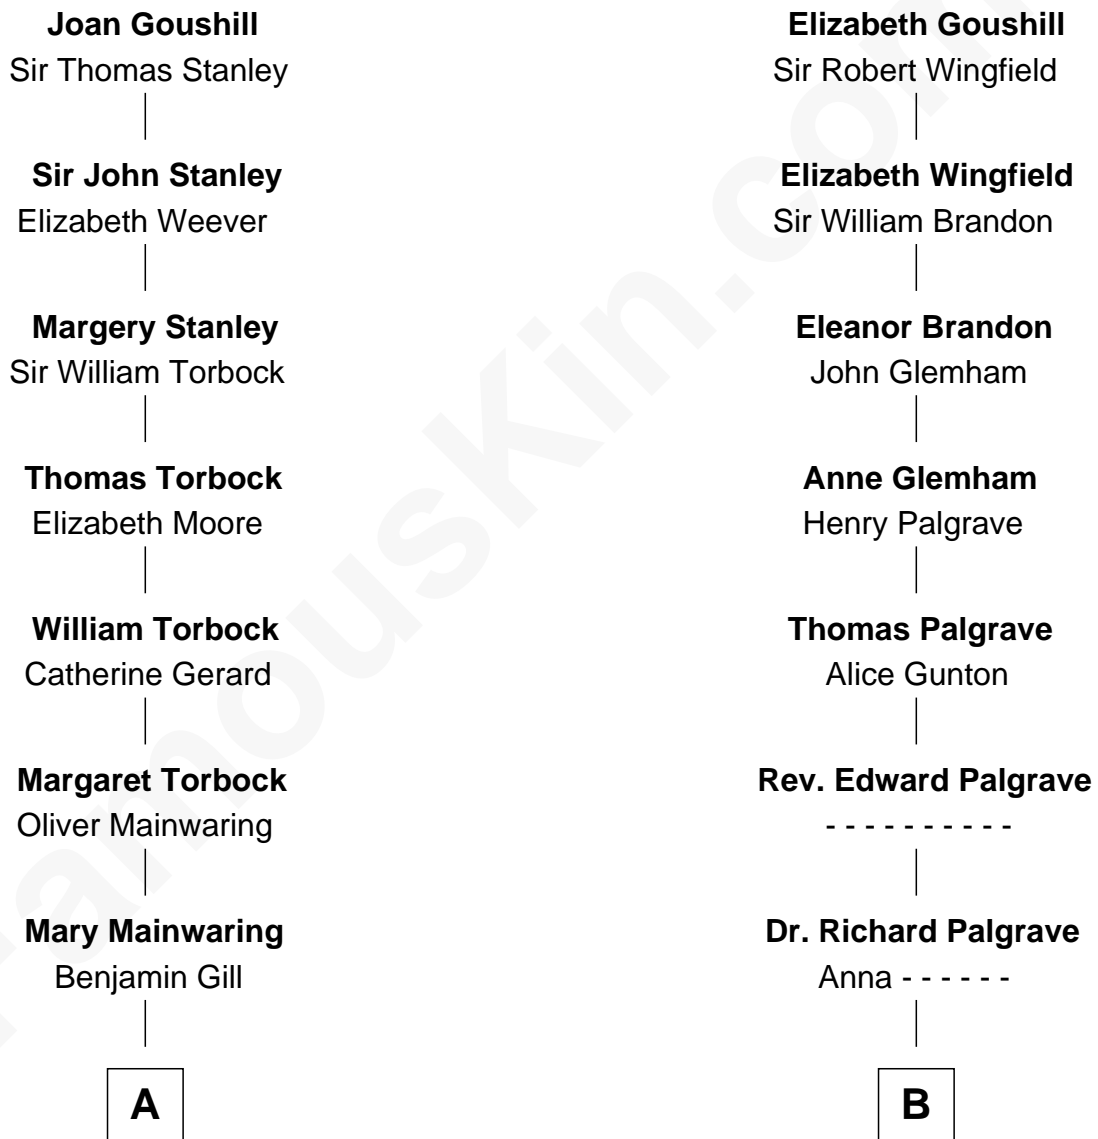

FamousKin.com

Relationship Chart of

Henry Lloyd

40th Governor of Maryland

14th cousin 4 times removed of

George H. W. Bush

41st U.S. President

Sir Robert Goushill

Elizabeth Fitzalan

C

Prescott Sheldon Bush

Dorothy Wear Walker

George H. W. Bush

41st U.S. President

FamousKin.com