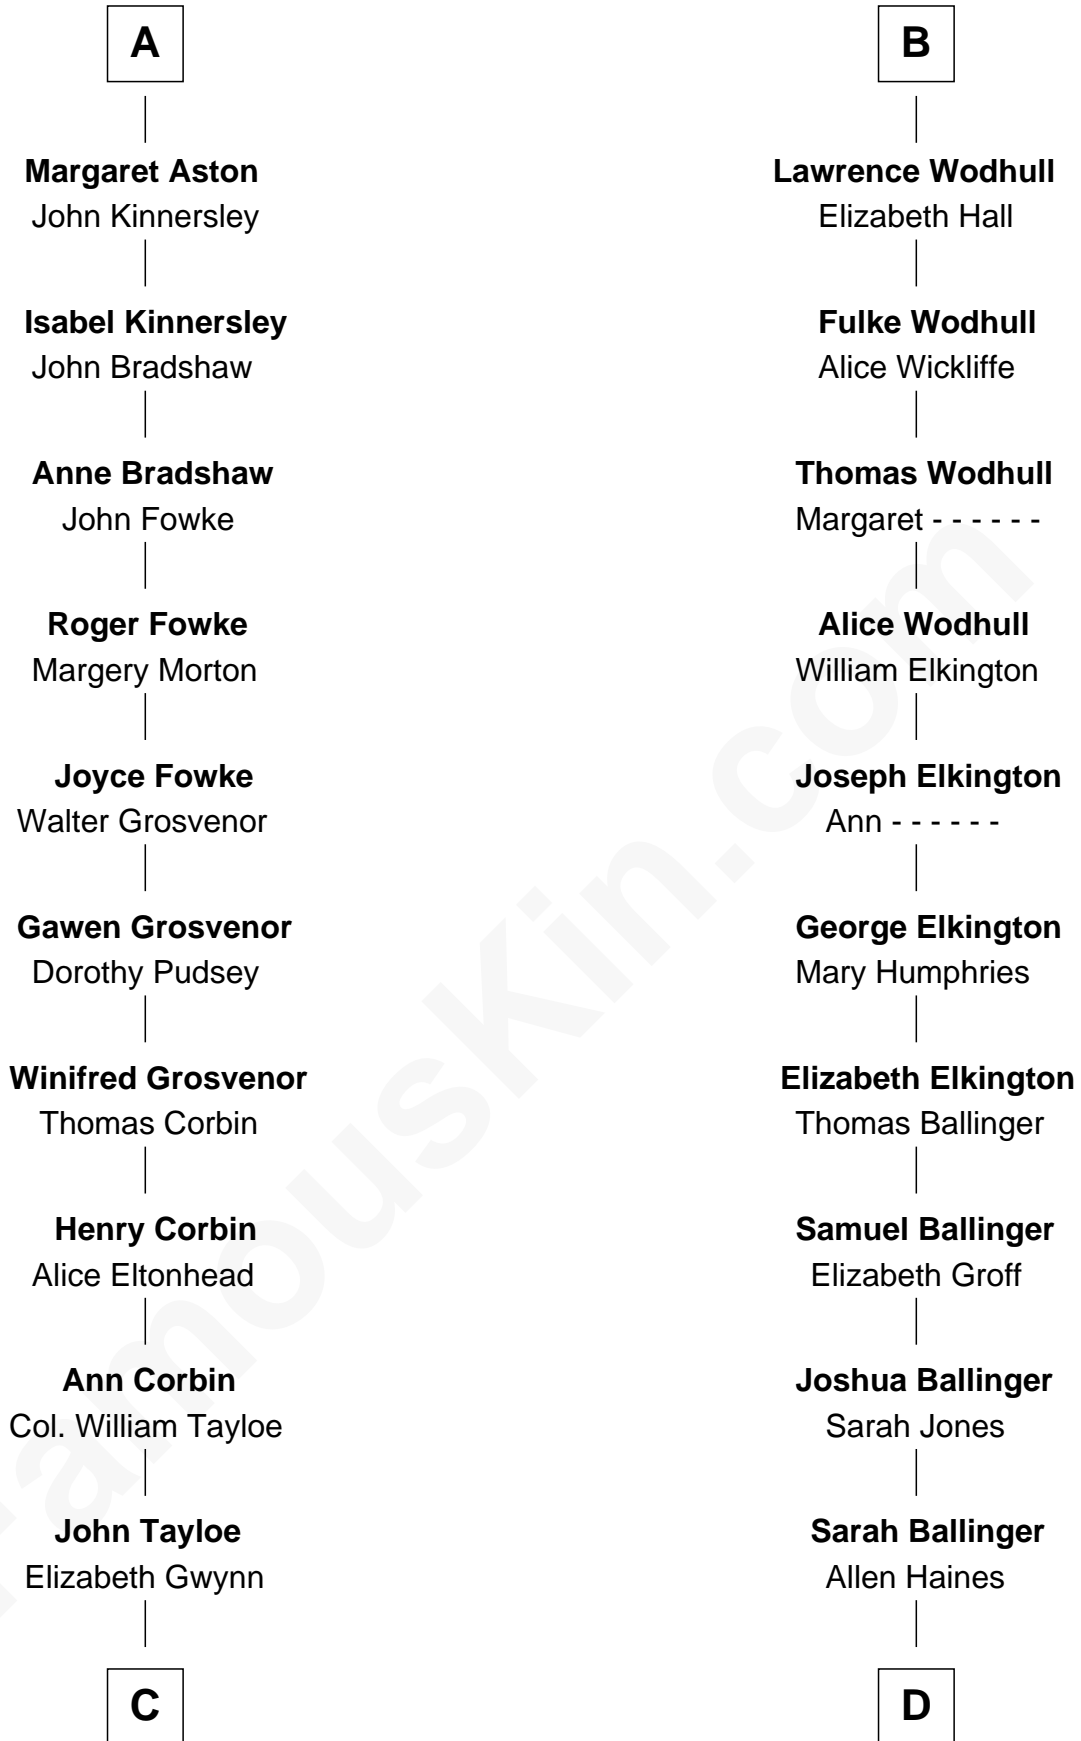

# FamousKin.com Relationship Chart of

**Henry Lloyd**

*40th Governor of Maryland*

21st cousin of

**Barbara (Pierce) Bush**

*First Lady of President George H.W. Bush*

**C**

**John Tayloe**  
Rebecca Plater

**Elizabeth Tayloe**  
Col. Edward Lloyd

**Col. Edward Lloyd**  
Sally Scott Murray

**Daniel Lloyd**  
Catherine Henry

**Henry Lloyd**  
*40th Governor of Maryland*

**D**

**Jonathan Haines**  
Mary Jane Sprague

**Sarah Haines**  
Jacob Marion Flickinger

**Lulu Dell Flickinger**  
James Edgar Robinson

**Pauline Robinson**  
Marvin Pierce

**Barbara (Pierce) Bush**  
*First Lady of George H.W. Bush*