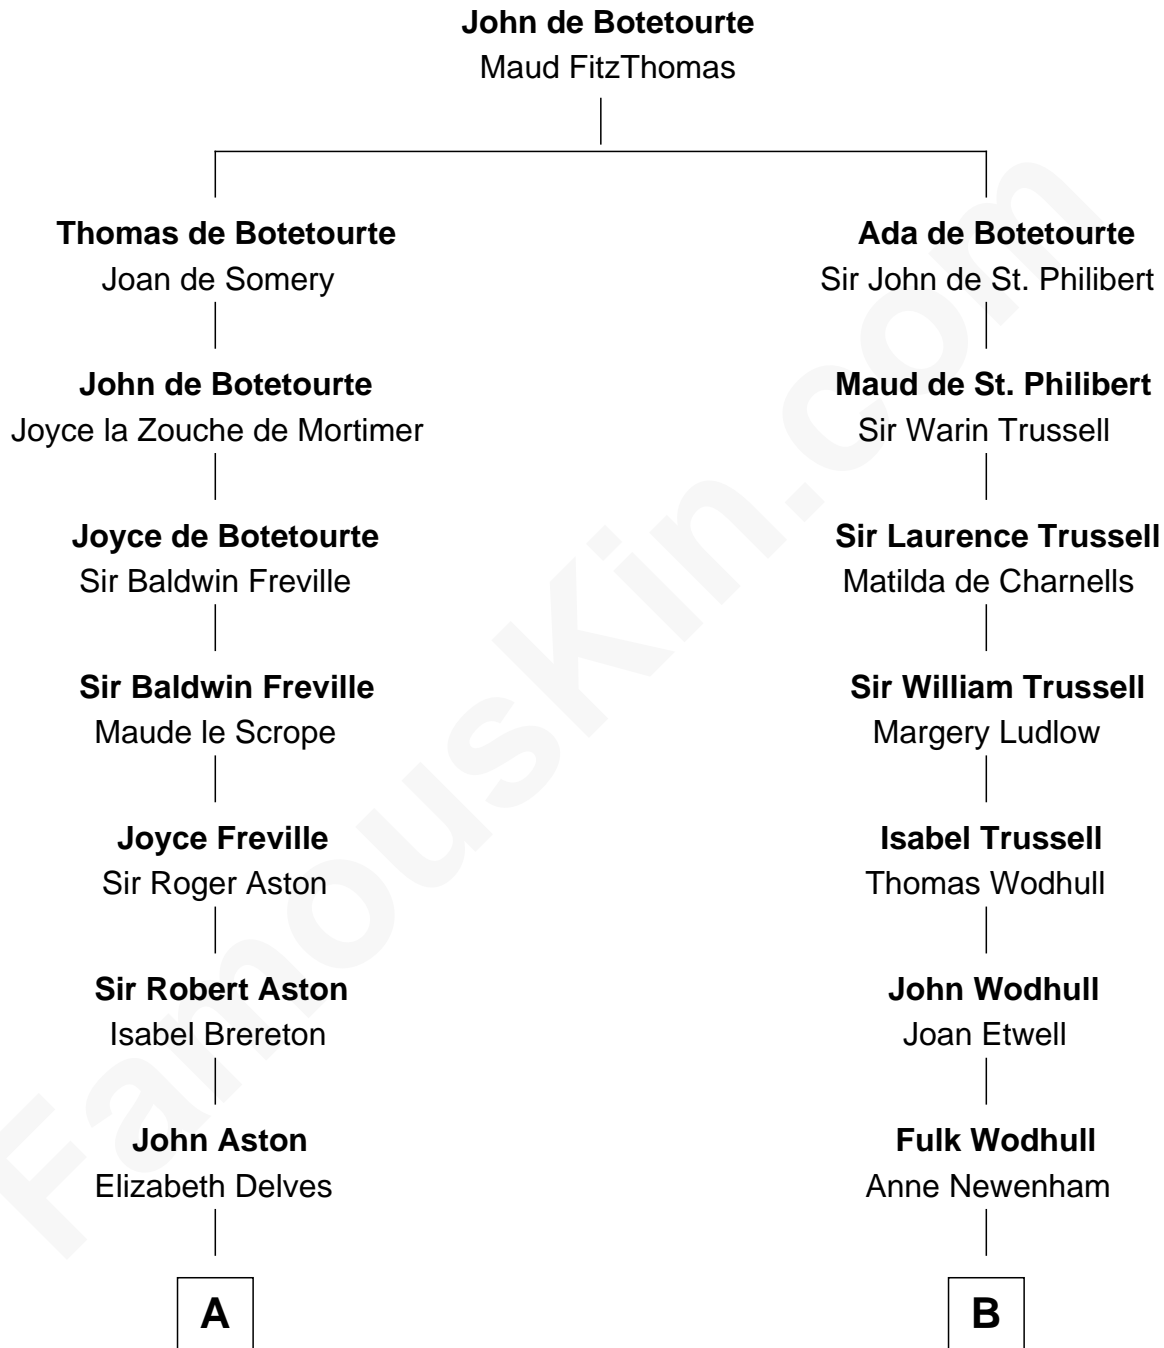

# FamousKin.com Relationship Chart of

**Henry Lloyd**

*40th Governor of Maryland*

21st cousin of

**Barbara (Pierce) Bush**

*First Lady of President George H.W. Bush*

**C**

**John Tayloe**  
Rebecca Plater

**Elizabeth Tayloe**  
Col. Edward Lloyd

**Col. Edward Lloyd**  
Sally Scott Murray

**Daniel Lloyd**  
Catherine Henry

**Henry Lloyd**  
*40th Governor of Maryland*

**D**

**Jonathan Haines**  
Mary Jane Sprague

**Sarah Haines**  
Jacob Marion Flickinger

**Lulu Dell Flickinger**  
James Edgar Robinson

**Pauline Robinson**  
Marvin Pierce

**Barbara (Pierce) Bush**  
*First Lady of George H.W. Bush*