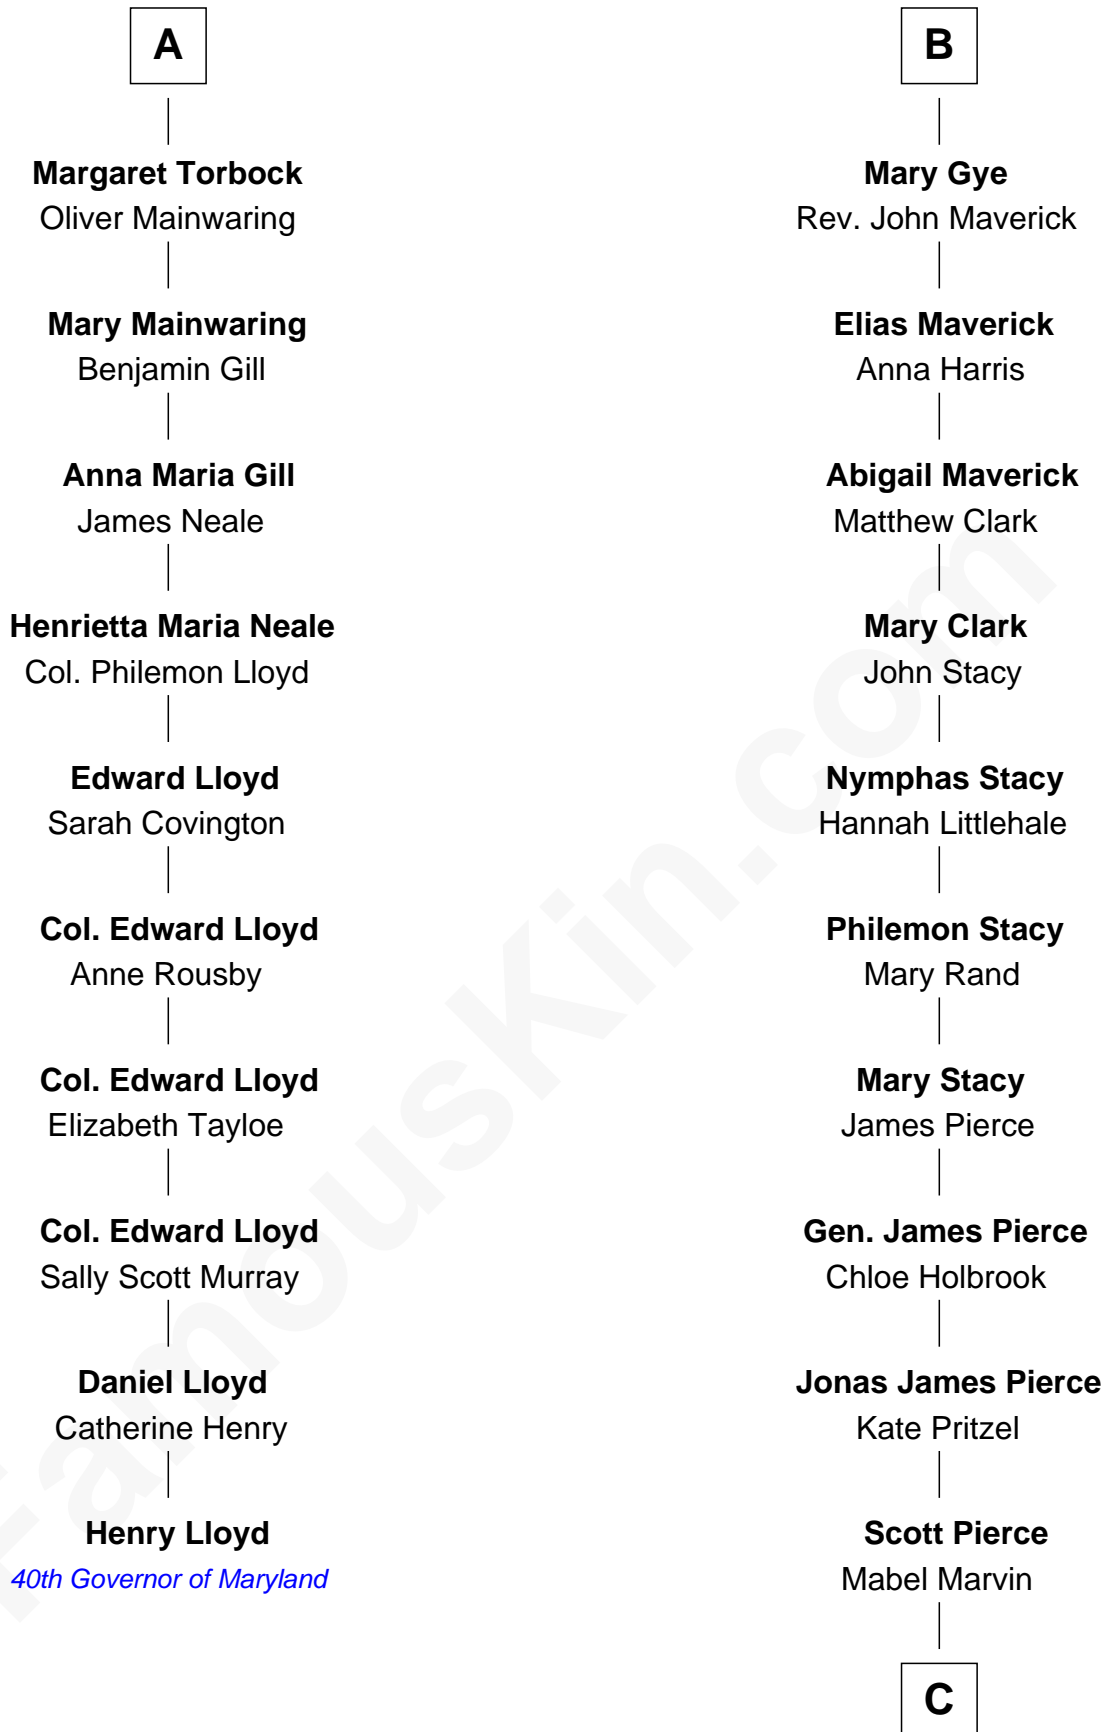

## Relationship Chart of

### Henry Lloyd

40th Governor of Maryland

16th cousin 2 times removed of

**Barbara (Pierce) Bush**

First Lady of President George H.W. Bush

**C**

**Marvin Pierce**  
Pauline Robinson

**Barbara (Pierce) Bush**  
*First Lady of George H.W. Bush*

FamousKin.com