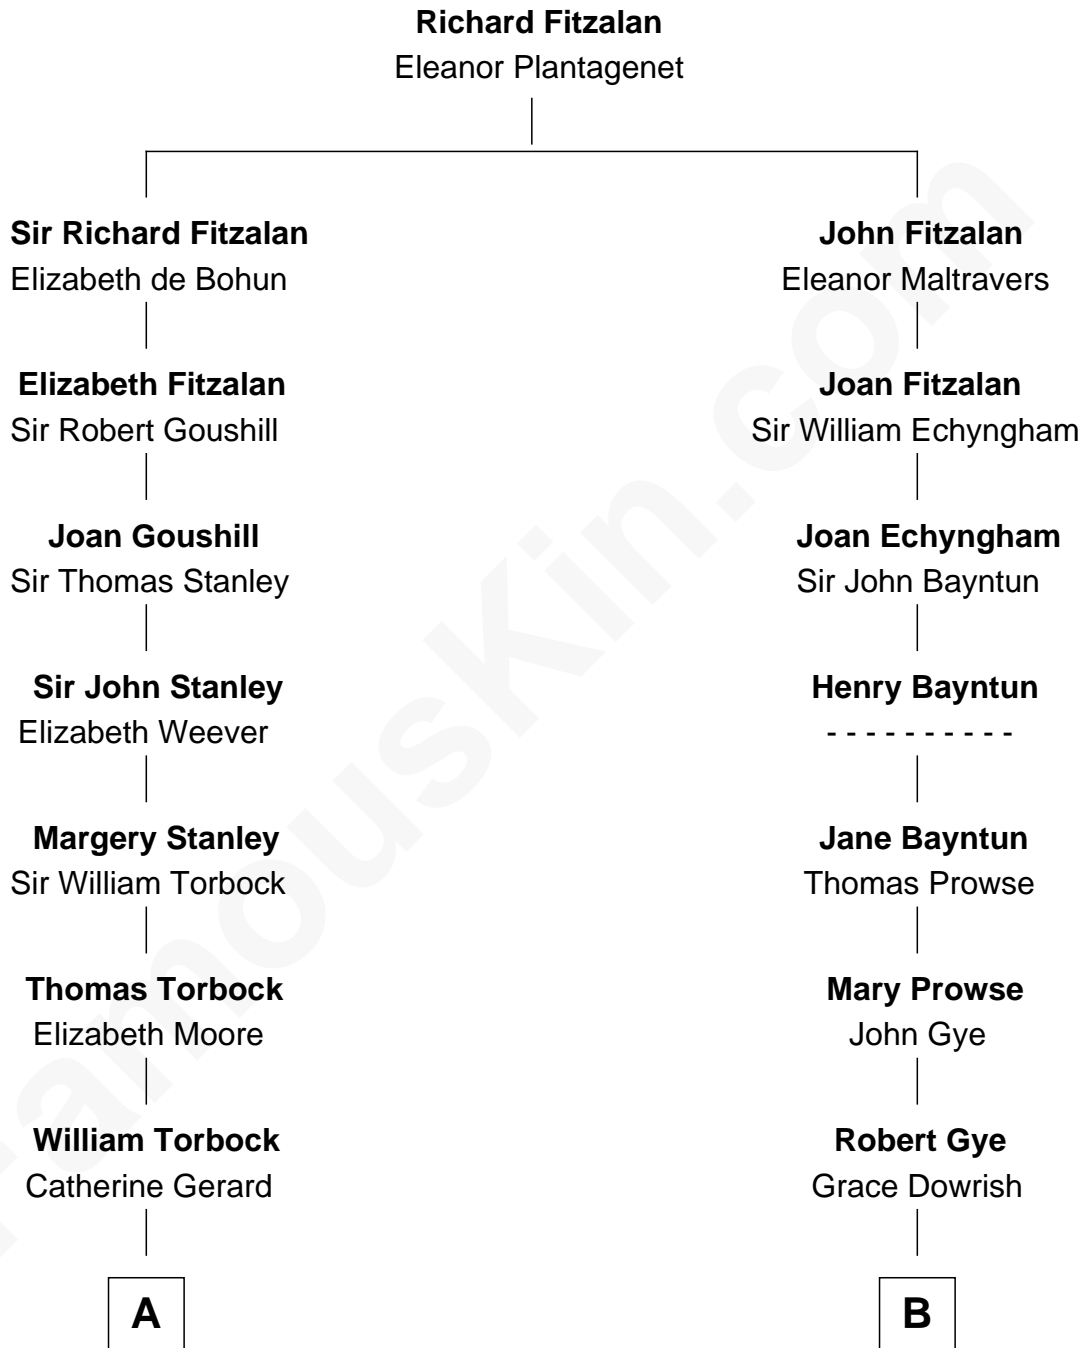

## Relationship Chart of

### Henry Lloyd

40th Governor of Maryland

16th cousin 2 times removed of

**Barbara (Pierce) Bush**

First Lady of President George H.W. Bush

**C**

**Marvin Pierce**  
Pauline Robinson

**Barbara (Pierce) Bush**  
*First Lady of George H.W. Bush*