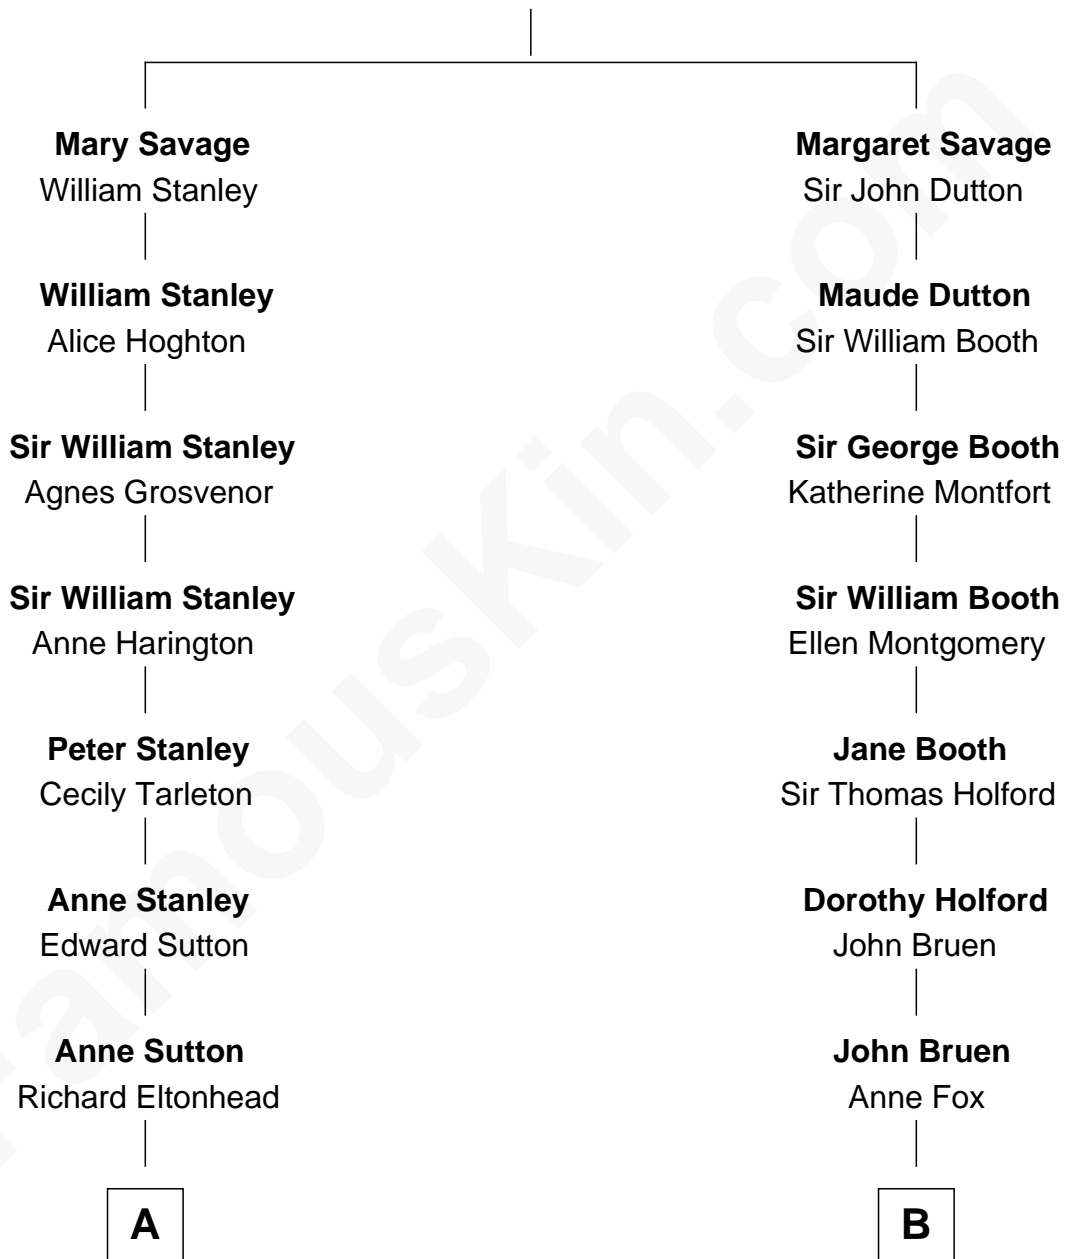

FamousKin.com

Relationship Chart of

Henry Lloyd

40th Governor of Maryland

14th cousin 4 times removed of

George W. Bush
43rd U.S. President

Sir John Savage
Maud de Swinnerton

A

Alice Eltonhead

Henry Corbin

Ann Corbin

Col. William Tayloe

John Tayloe

Elizabeth Gwynn

John Tayloe

Rebecca Plater

Elizabeth Tayloe

Col. Edward Lloyd

Col. Edward Lloyd

Sally Scott Murray

Daniel Lloyd

Catherine Henry

Henry Lloyd

40th Governor of Maryland