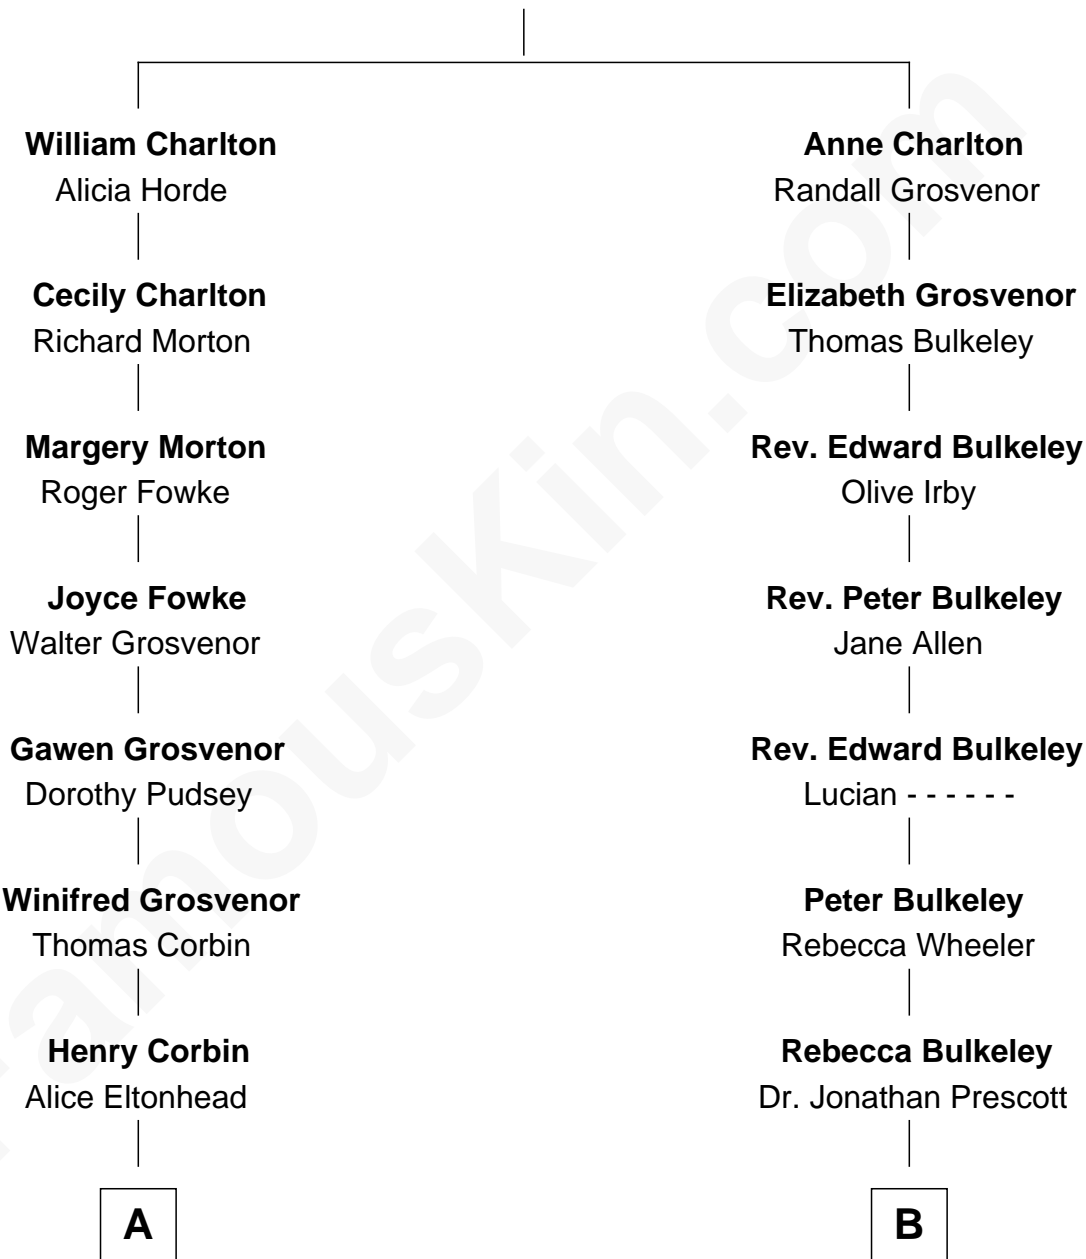

FamousKin.com

Relationship Chart of

Henry Lloyd

40th Governor of Maryland

13th cousin 2 times removed of

George W. Bush
43rd U.S. President

Richard Charlton
Elizabeth Mainwaring

A

Ann Corbin
Col. William Tayloe

John Tayloe
Elizabeth Gwynn

John Tayloe
Rebecca Plater

Elizabeth Tayloe
Col. Edward Lloyd

Col. Edward Lloyd
Sally Scott Murray

Daniel Lloyd
Catherine Henry

Henry Lloyd
40th Governor of Maryland

B

Dr. Abel Prescott
Abigail Brigham

Lucy Prescott
Jonathan Fay

Samuel Prescott Phillips Fay
Harriet Howard

Samuel Howard Fay
Susan Montfort Shellman

Harriet Eleanor Fay
Rev. James Smith Bush

Samuel Prescott Bush
Flora Sheldon