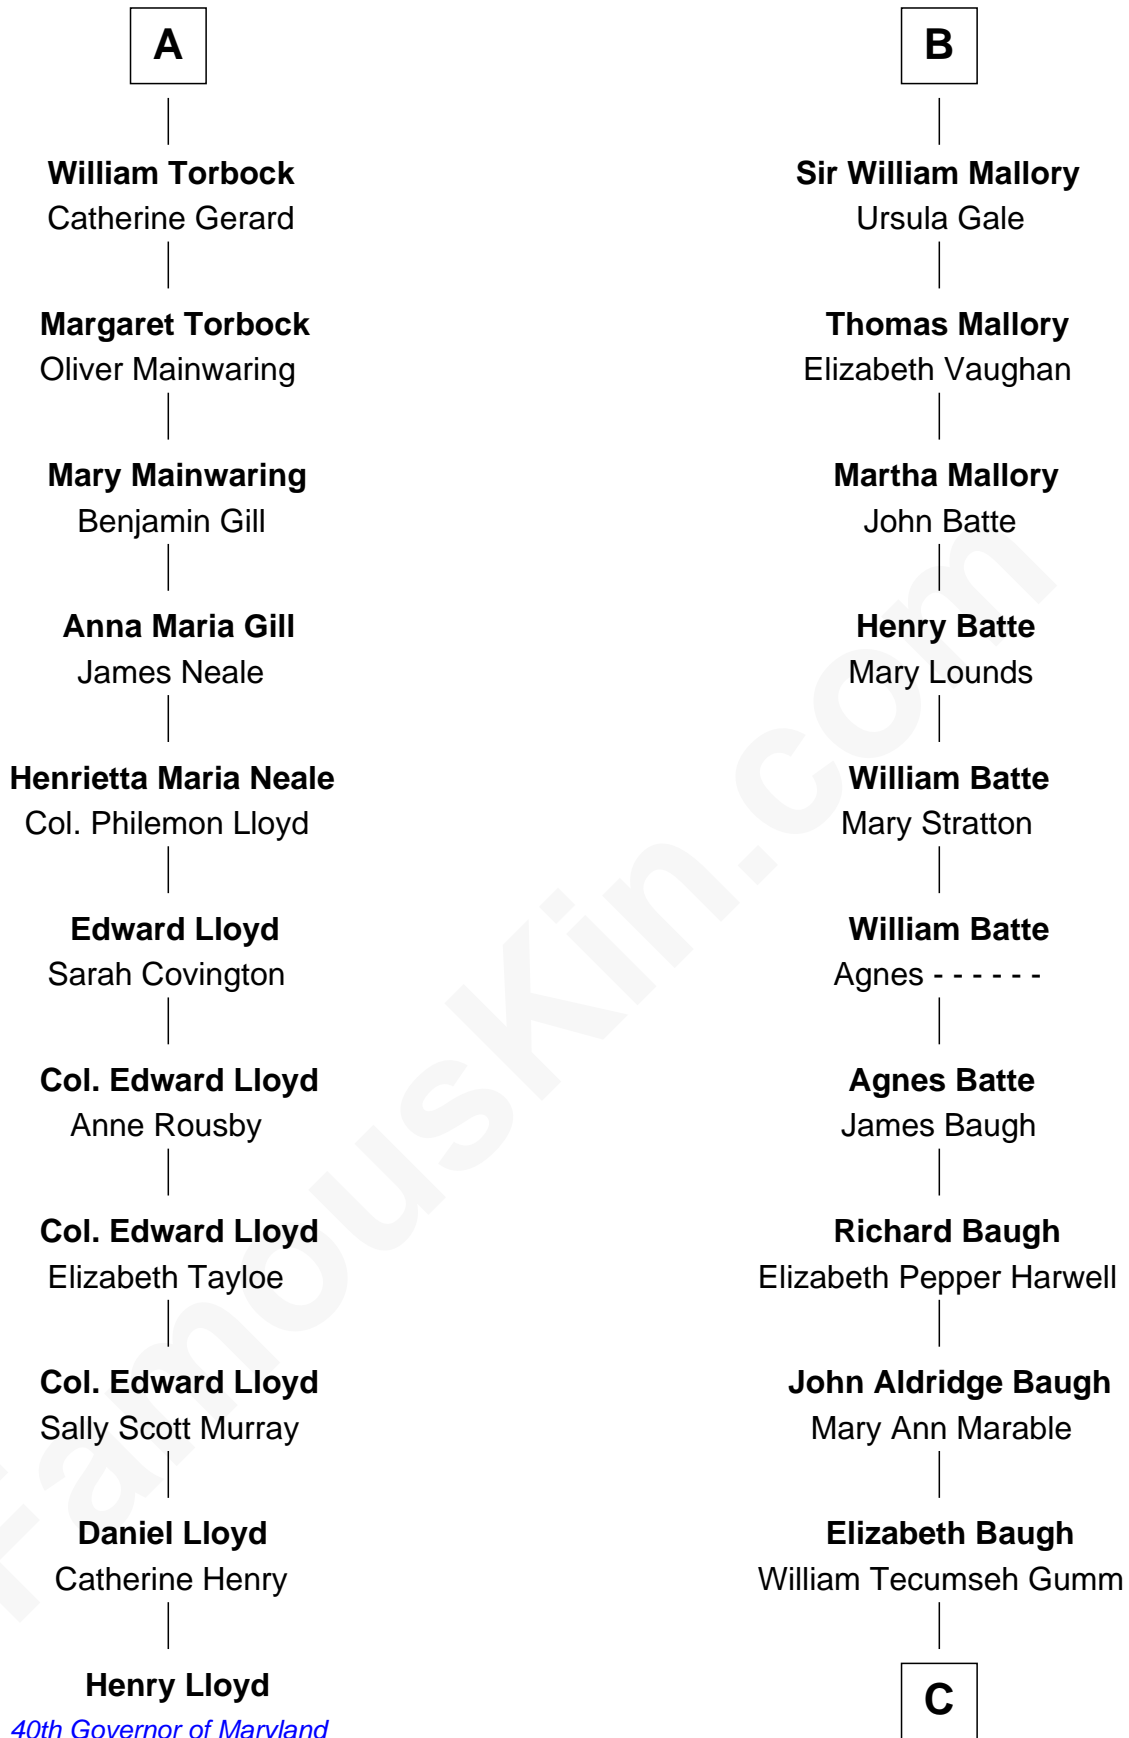

FamousKin.com

Relationship Chart of

Henry Lloyd

40th Governor of Maryland

17th cousin 2 times removed of

Liza Minnelli

Singer and Actress

Edmund Fitzalan

Alice de Warenne

Richard Fitzalan
Eleanor Plantagenet

Sir Richard Fitzalan
Elizabeth de Bohun

Elizabeth Fitzalan
Sir Robert Goushill

Joan Goushill
Sir Thomas Stanley

Sir John Stanley
Elizabeth Weever

Margery Stanley
Sir William Torbock

Thomas Torbock
Elizabeth Moore

A

Aline Fitzalan

Sir Roger le Strange

Lucy le Strange
Sir William Willoughby

Margery Willoughby
Sir William FitzHugh

Lora FitzHugh
Sir John Constable

Joan Constable
Sir William Mallory

Sir John Mallory
Margaret Thwaites

Sir William Mallory
Jane Norton

B

C

Francis Avent Gumm

Ethel Marian Milne

Frances Ethel Gumm

Vincent Minnelli