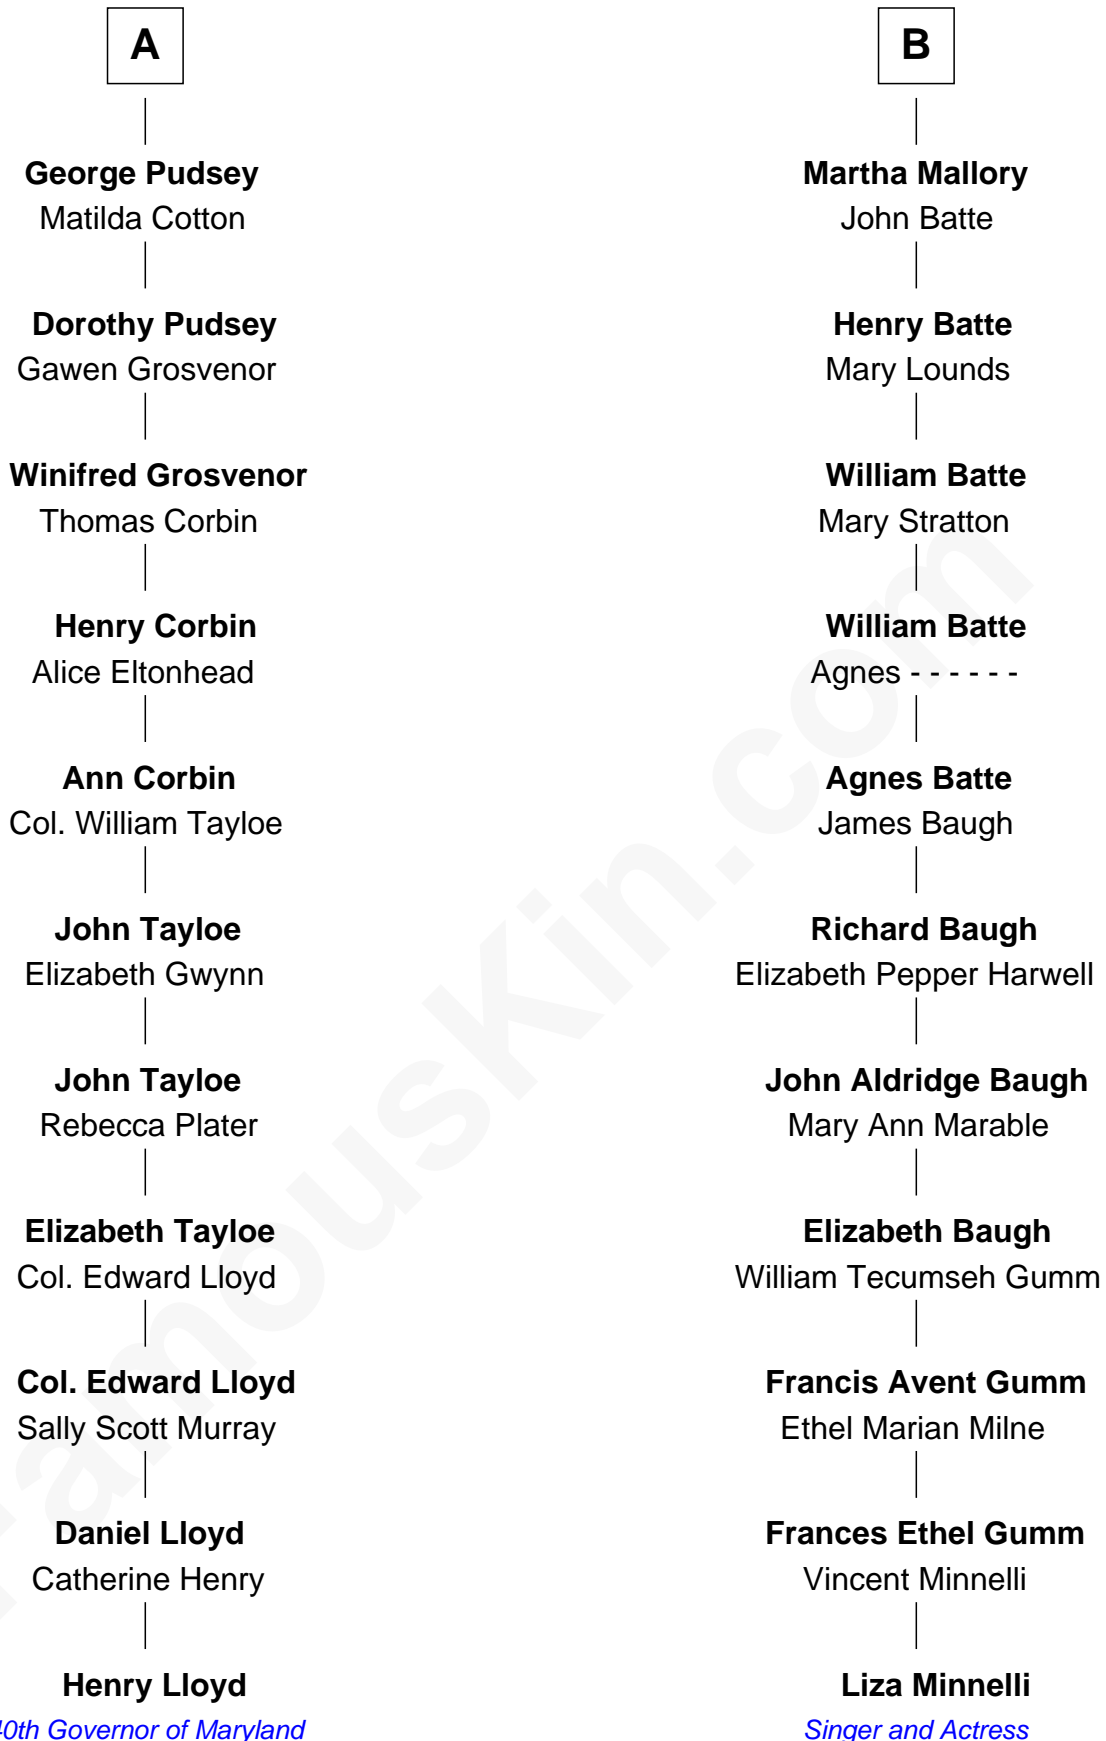

FamousKin.com Relationship Chart of

Henry Lloyd

40th Governor of Maryland

17th cousin of

Liza Minnelli

Singer and Actress

Henry FitzHugh

Elizabeth Grey

Eleanor Fitzhugh
Sir Thomas Tunstall

Margaret Tunstall
Sir Ralph Pudsey

Sir John Pudsey
Grace Hamerton

Henry Pudsey
Margaret Conyers

Rowland Pudsey
Edith Hare

William Pudsey
Eleanor Montfort

Robert Pudsey
Eleanor Harman

A

Sir William FitzHugh
Margery Willoughby

Lora FitzHugh
Sir John Constable

Joan Constable
Sir William Mallory

Sir John Mallory
Margaret Thwaites

Sir William Mallory
Jane Norton

Sir William Mallory
Ursula Gale

Thomas Mallory
Elizabeth Vaughan

B

Liza Minnelli photo by [Boss Tweed](#) (CC BY 2.0)