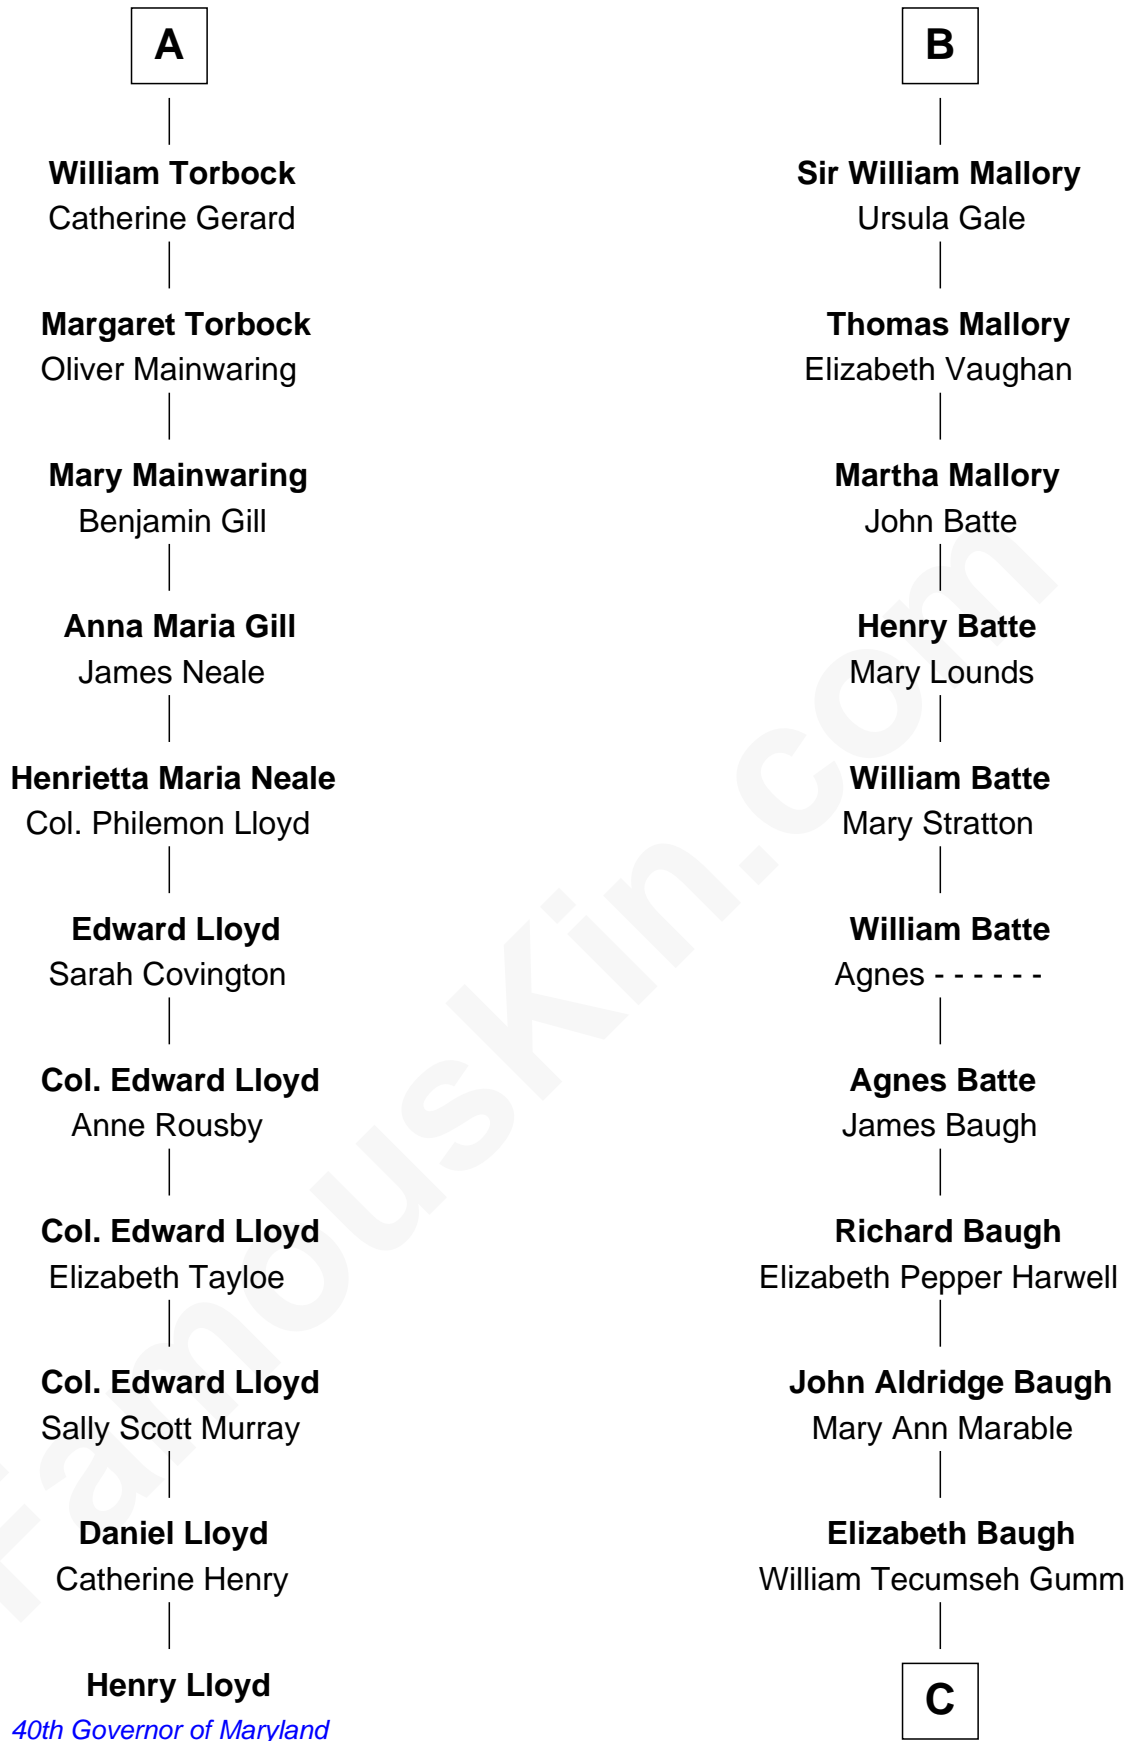

FamousKin.com

Relationship Chart of

Henry Lloyd

40th Governor of Maryland

17th cousin 1 time removed of

Judy Garland

Singer and Movie Actress

Edmund Fitzalan

Alice de Warenne

Richard Fitzalan
Eleanor Plantagenet

Sir Richard Fitzalan
Elizabeth de Bohun

Elizabeth Fitzalan
Sir Robert Goushill

Joan Goushill
Sir Thomas Stanley

Sir John Stanley
Elizabeth Weever

Margery Stanley
Sir William Torbock

Thomas Torbock
Elizabeth Moore

A

Aline Fitzalan

Sir Roger le Strange

Lucy le Strange
Sir William Willoughby

Margery Willoughby
Sir William FitzHugh

Lora FitzHugh
Sir John Constable

Joan Constable
Sir William Mallory

Sir John Mallory
Margaret Thwaites

Sir William Mallory
Jane Norton

B

C

Francis Avent Gumm

Ethel Marian Milne

Judy Garland

Singer and Movie Actress