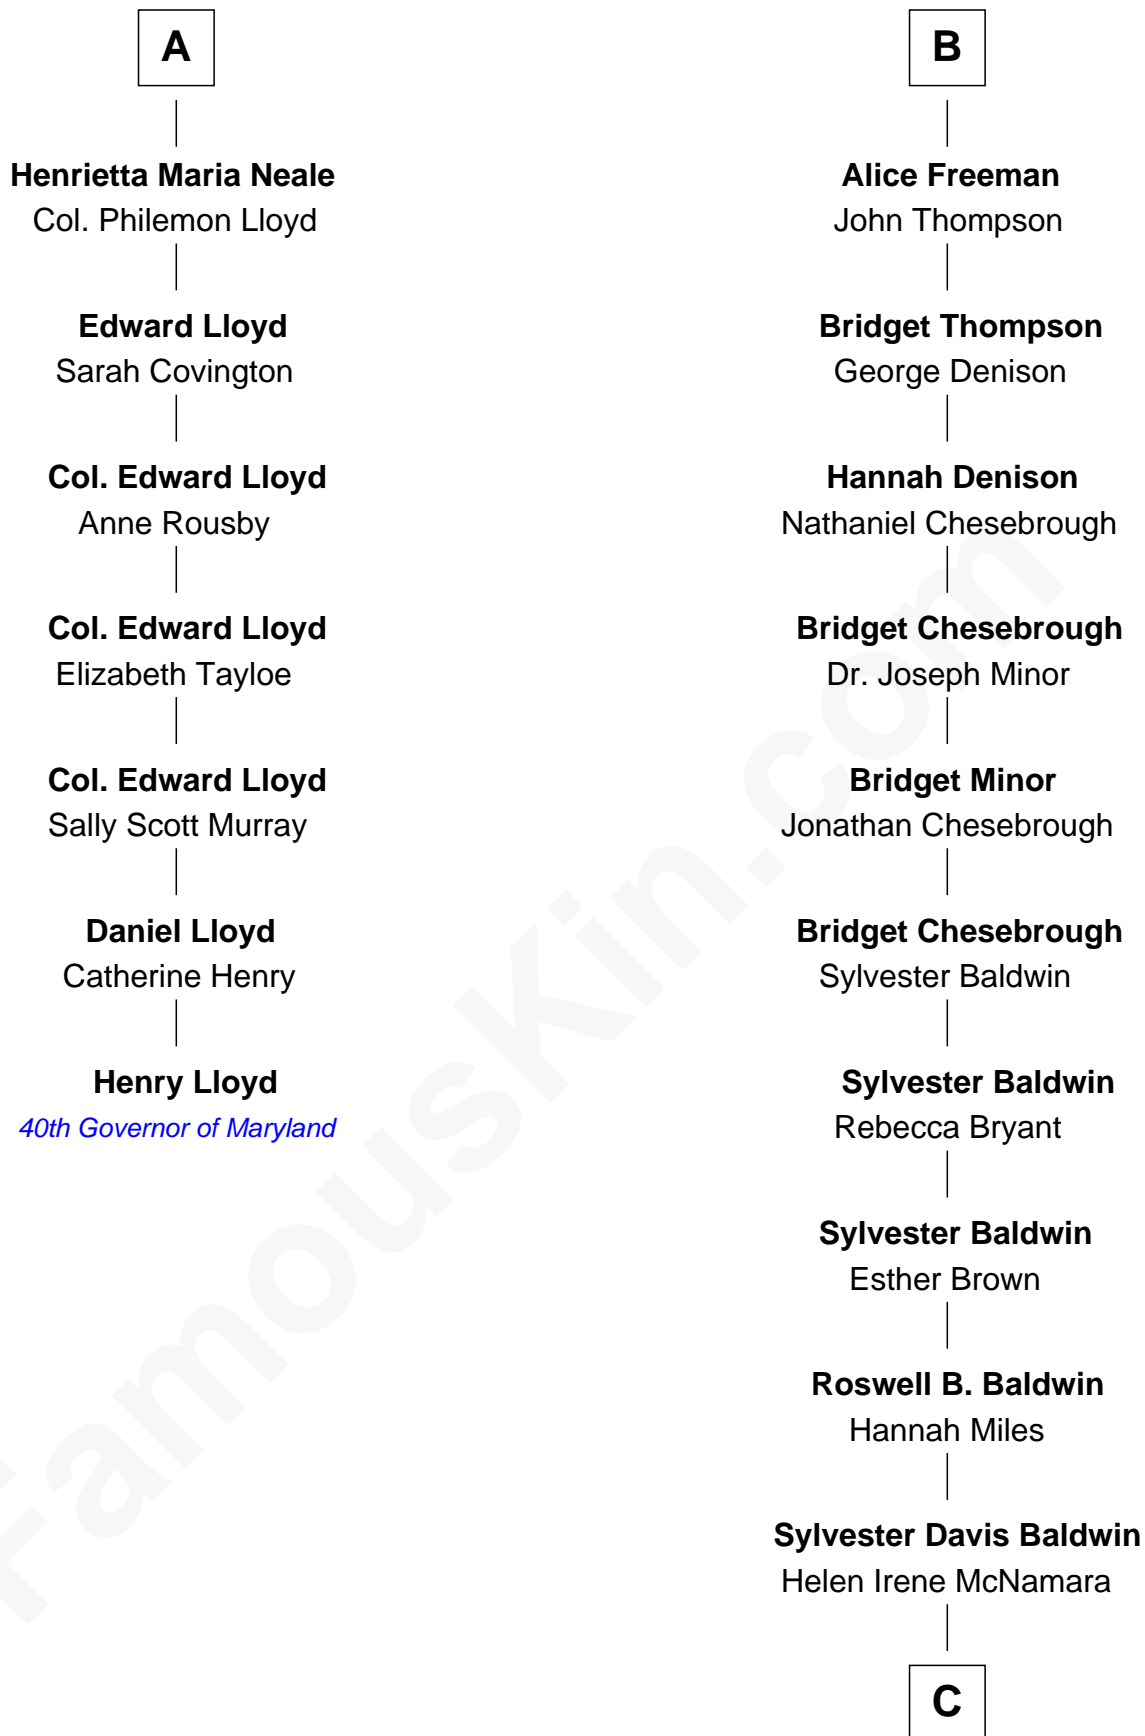

FamousKin.com

Relationship Chart of

Henry Lloyd

40th Governor of Maryland

13th cousin 6 times removed of

Alec Baldwin

Television and Movie Actor

Sir John Throckmorton

Eleanor Spinney

Sir Thomas Throckmorton

Margaret Olney

Sir Robert Throckmorton

Catherine Marrow

Richard Throckmorton

Jane Beaufoe

Goditha Throckmorton

Agnes Throckmorton

Thomas Winslow

Agnes Winslow

John Giffard

Thomas Giffard

Joan Langston

Amy Giffard

Richard Samwell

Susanna Samwell

Peter Edwards

Edward Edwards

Ursula Coles

Margaret Edwards

Henry Freeman

B

C