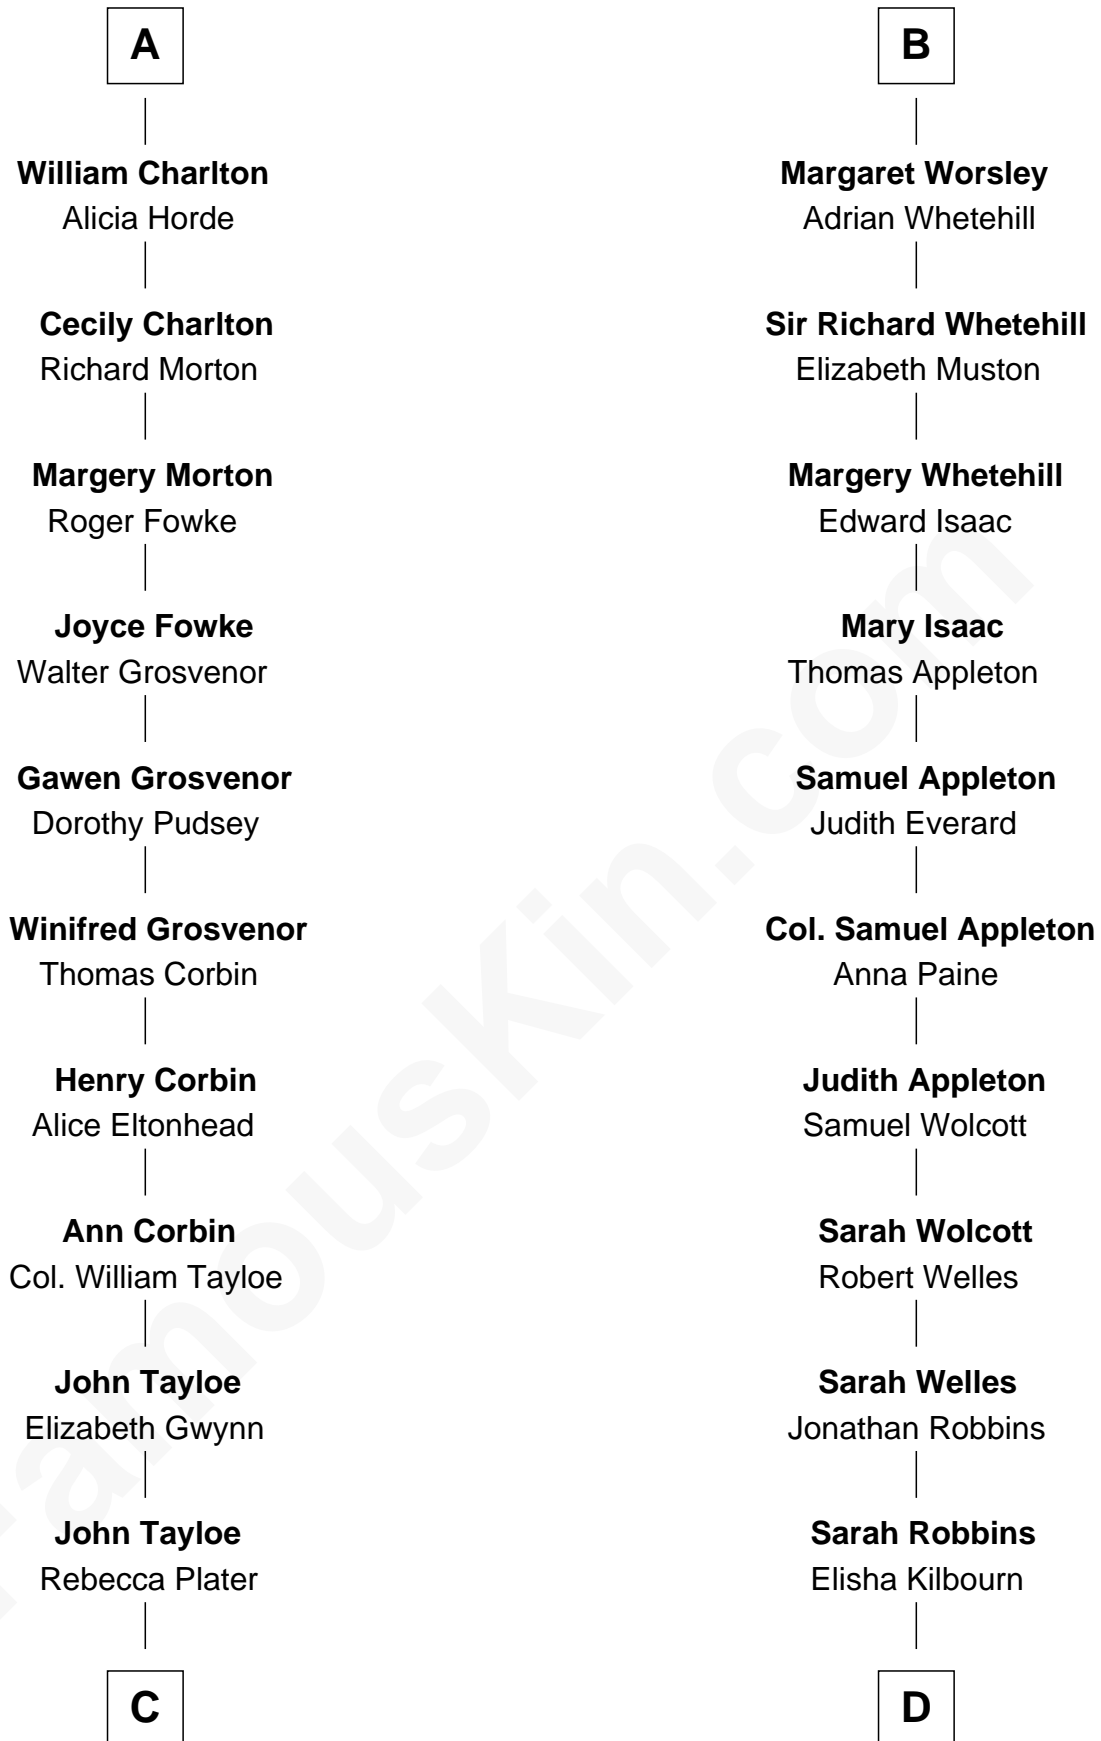

FamousKin.com

Relationship Chart of

Henry Lloyd

40th Governor of Maryland

18th cousin 2 times removed of

Eliphalet Remington

Founder of Remington Arms Company

Sir Roger de Somery

Mary Corbet
Robert Charlton

Richard Charlton
Elizabeth Mainwaring

A

Joan de Somery
John IV le Strange

John V le Strange
Maud de Walton

Elizabeth le Strange
Gruffydd ap Madog

Gruffydd Fychan ap Gruffydd
Elen ferch Thomas ap Llewelyn

Lowri ferch Gruffydd Fychan
Robert Puleston

Angharad Puleston
Edwart Trevor ap Daffyd

Rose Trevor ferch Edwart
Otewell Worsley

B

C

Elizabeth Tayloe
Col. Edward Lloyd

Col. Edward Lloyd
Sally Scott Murray

Daniel Lloyd
Catherine Henry