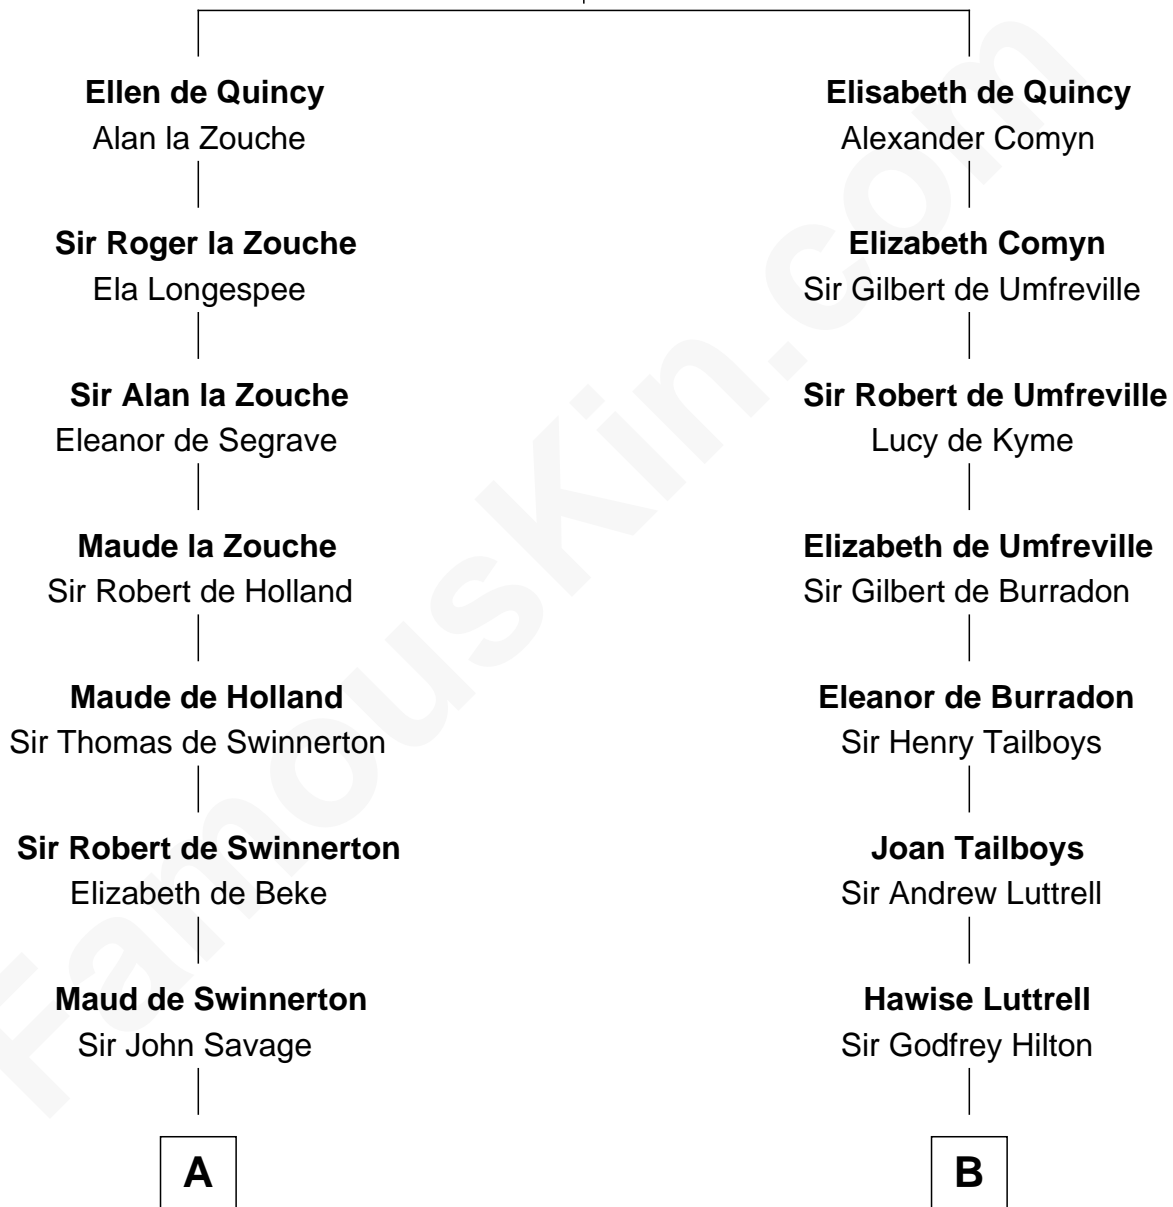

FamousKin.com

Relationship Chart of

Henry Lloyd

40th Governor of Maryland

20th cousin 1 time removed of

Lucretia (Rudolph) Garfield

First Lady of President James Garfield

Sir Roger de Quincy
Helen of Galloway

C

John Tayloe
Rebecca Plater

Elizabeth Tayloe
Col. Edward Lloyd

Col. Edward Lloyd
Sally Scott Murray

Daniel Lloyd
Catherine Henry

Henry Lloyd
40th Governor of Maryland

D

John Greene
Azubah Ward

Lucretia Greene
Elijah Mason

Arabella Greene Mason
Zebulon Rudolph

Lucretia (Rudolph) Garfield
First Lady of James Garfield