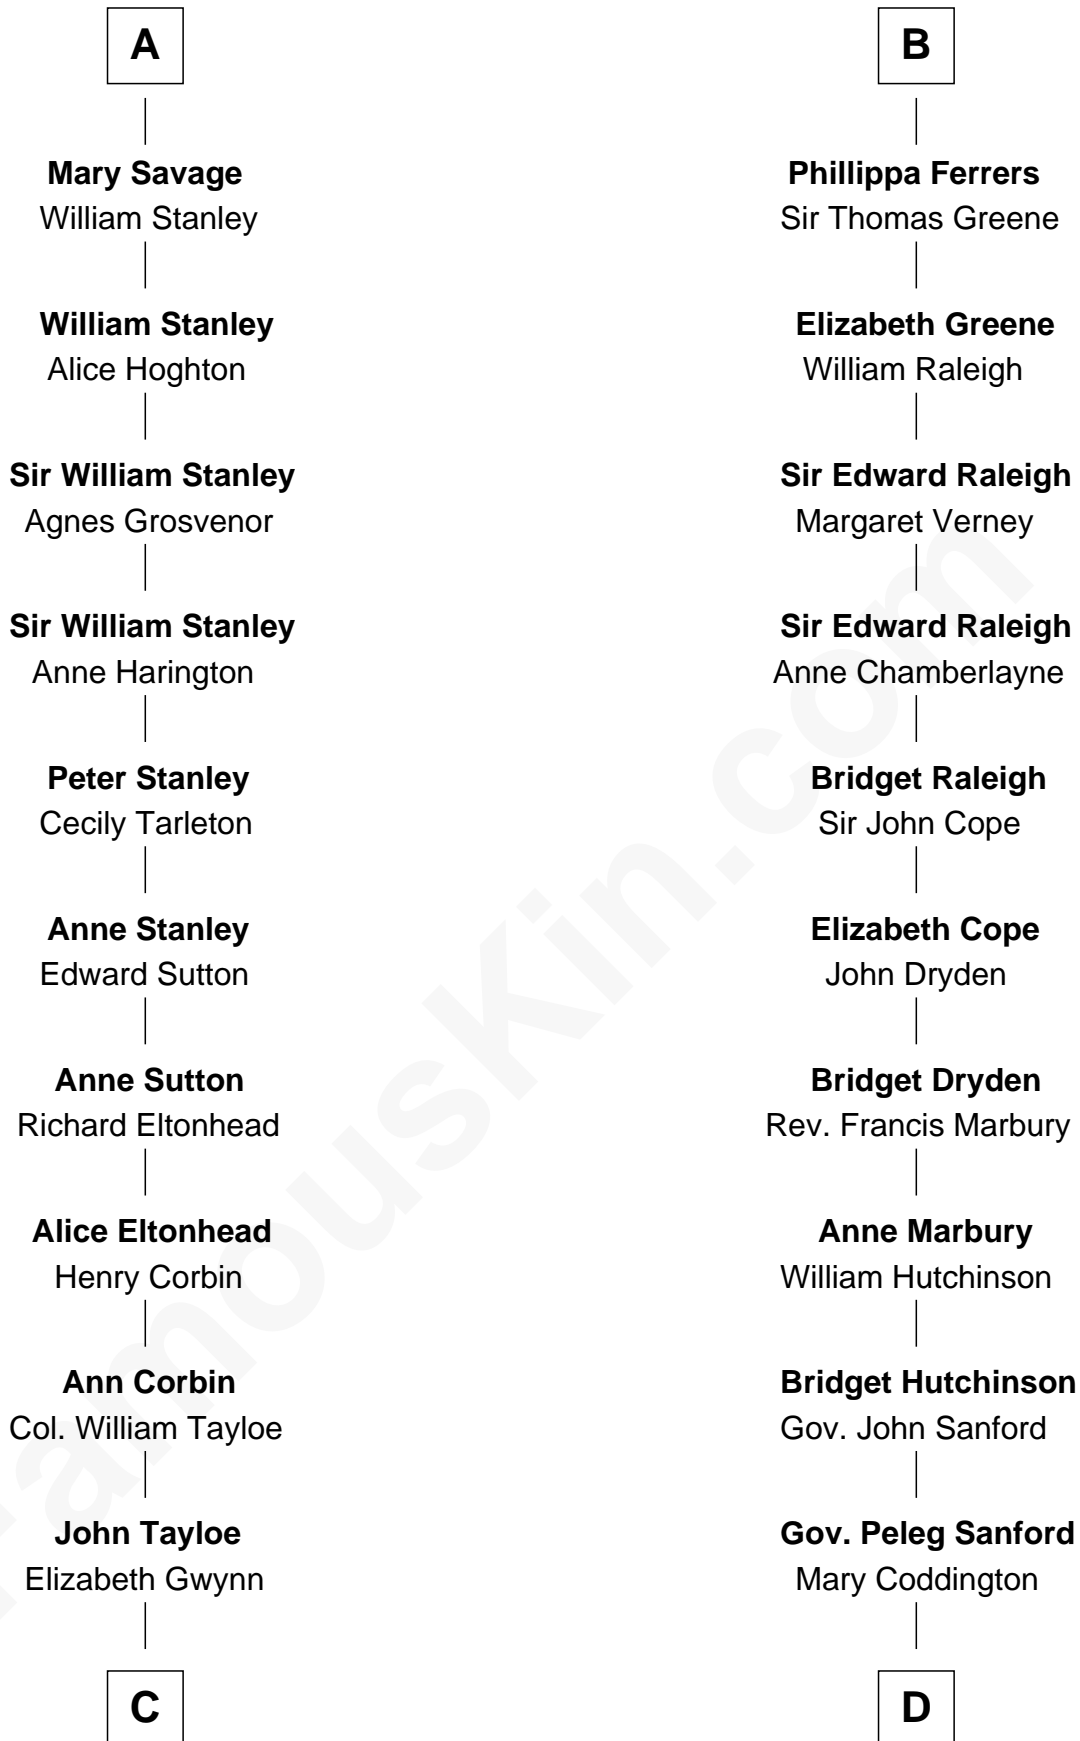

FamousKin.com

Relationship Chart of

Henry Lloyd

40th Governor of Maryland

21st cousin of

Lucretia (Rudolph) Garfield

First Lady of President James Garfield

Sir William Longespee

Ela of Salisbury

Stephen Longespee
Emmeline de Ridelisford

Ela Longespee
Sir Roger la Zouche

Sir Alan la Zouche
Eleanor de Segrave

Maude la Zouche
Sir Robert de Holland

Maude de Holland
Sir Thomas de Swinnerton

Sir Robert de Swinnerton
Elizabeth de Beke

Maud de Swinnerton
Sir John Savage

A

William Longespee
Idoine de Camville

Ela Longespee
Sir James de Audley

Sir Hugh I de Audley
Iseult de Mortimer

Hugh de Audley
Margaret de Clare

Margaret de Audley
Ralph de Stafford

Elizabeth de Stafford
John de Ferrers

Robert de Ferrers
Margaret Despencer

B

C

John Tayloe
Rebecca Plater

Elizabeth Tayloe
Col. Edward Lloyd

Col. Edward Lloyd
Sally Scott Murray