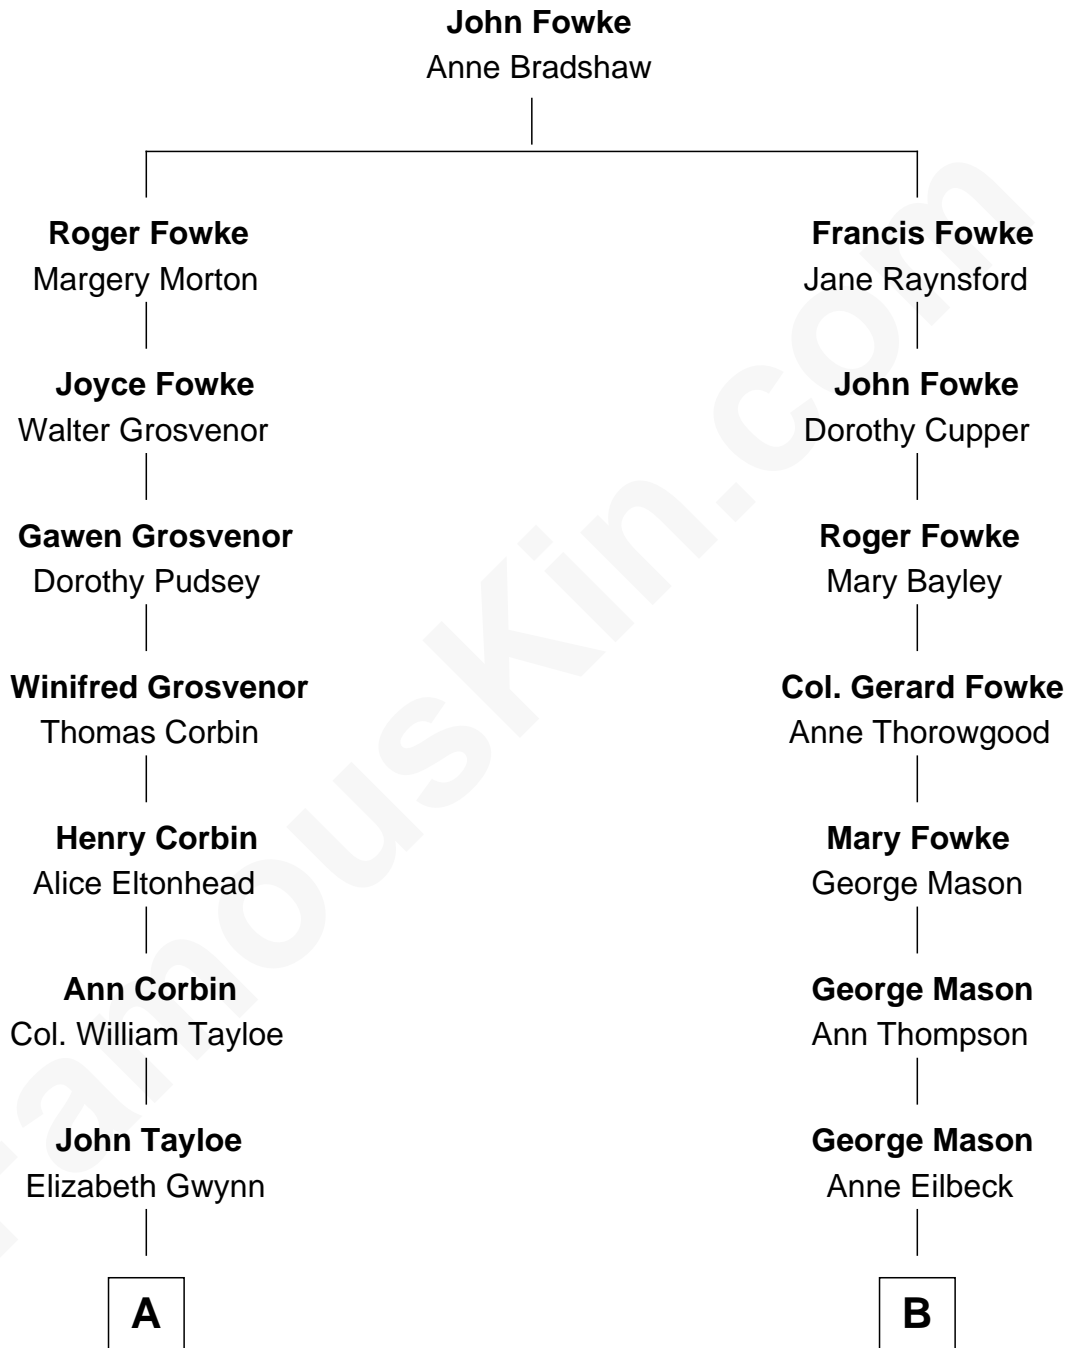

# FamousKin.com Relationship Chart of

**Henry Lloyd**

*40th Governor of Maryland*

11th cousin 3 times removed of

**Paris Hilton**

*Socialite and TV Personality*

**A**

**John Tayloe**  
Rebecca Plater

**Elizabeth Tayloe**  
Col. Edward Lloyd

**Col. Edward Lloyd**  
Sally Scott Murray

**Daniel Lloyd**  
Catherine Henry

**Henry Lloyd**  
*40th Governor of Maryland*

**B**

**Thomas Mason**  
Sarah Barnes Hooe

**Leannah Mason**  
William Hendley Barron

**Thomas Mason Barron**  
Penelope McFarland

**William Thomas Barron**  
Mary Mulligan

**Mary Adelaide Barron**  
Conrad Nicholson Hilton

**Barron Hilton**  
Marilyn June Hawley