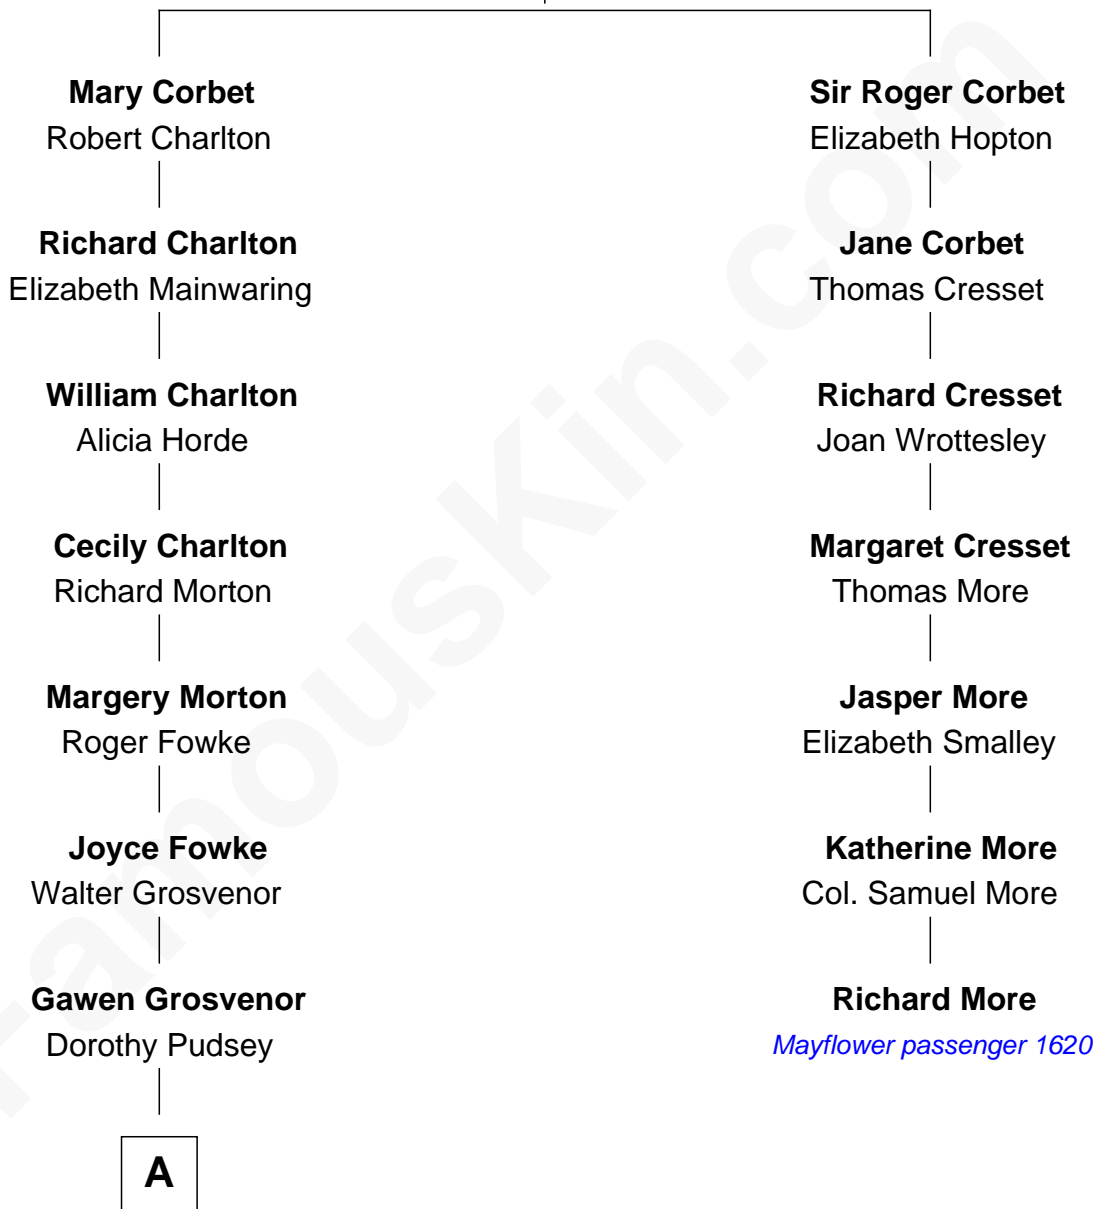

FamousKin.com

Relationship Chart of

Henry Lloyd

40th Governor of Maryland

6th cousin 9 times removed of

Richard More

(c1614 - c1696) Mayflower passenger 1620

MAYFLOWER

Sir Robert Corbet

Margaret - - - - -

A

A

—
Winifred Grosvenor

Thomas Corbin

—
Henry Corbin

Alice Eltonhead