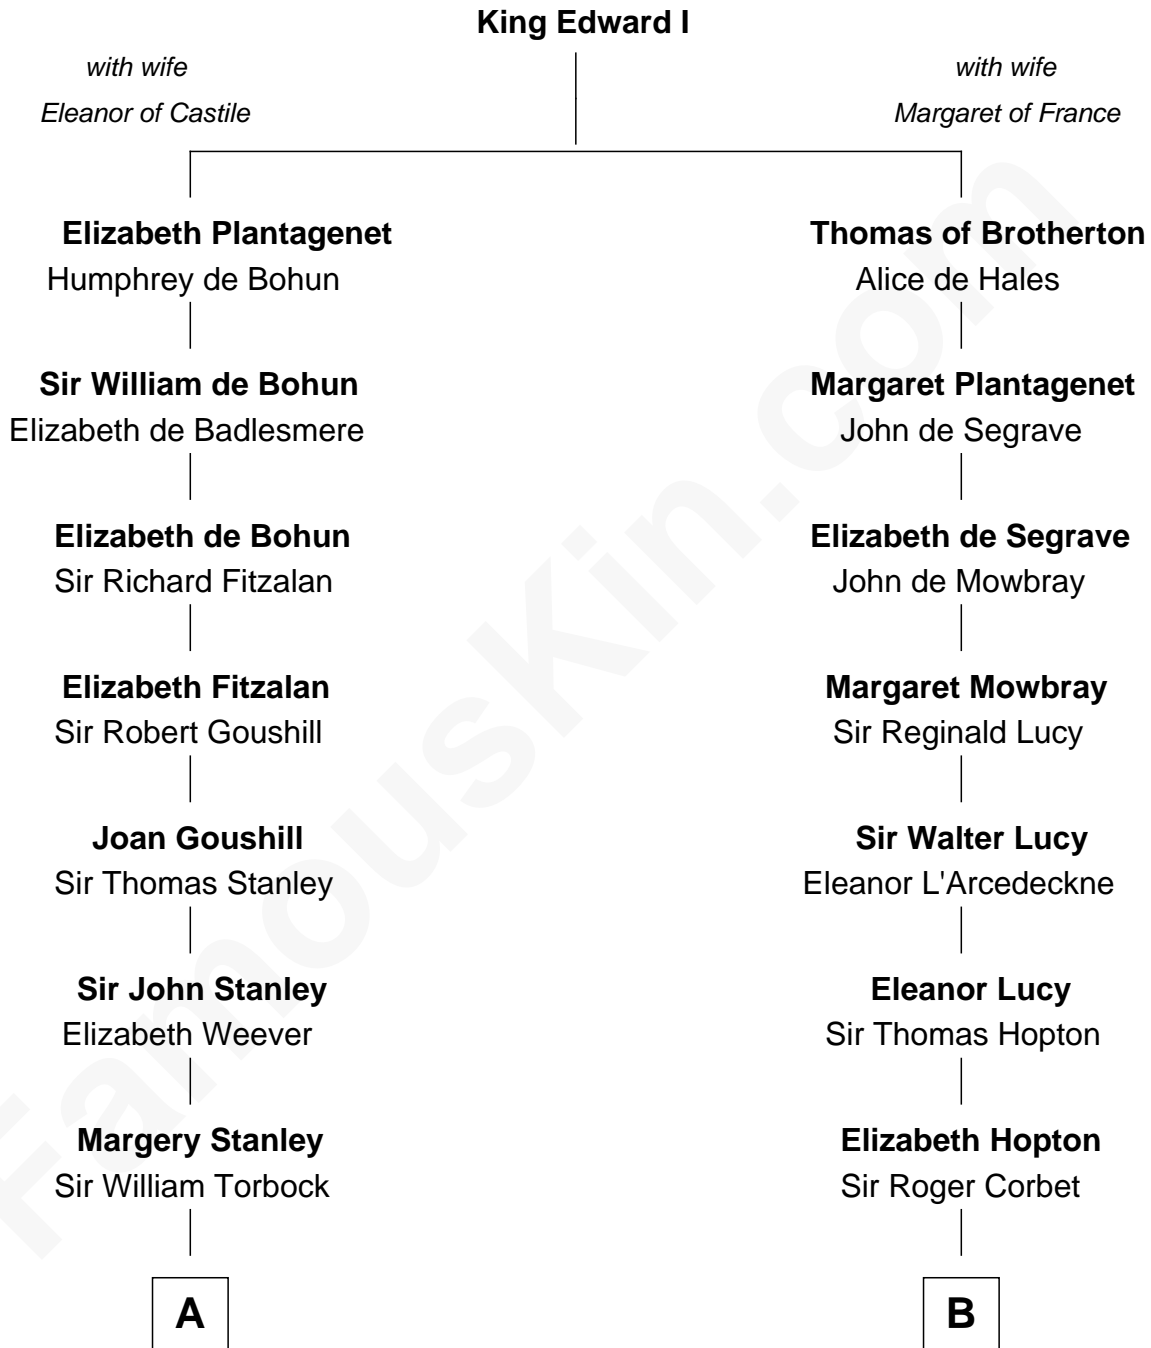

## Relationship Chart of

### Henry Lloyd

40th Governor of Maryland

12th cousin 6 times removed of

**Richard More**

(c1614 - c1696) Mayflower passenger 1620

**MAYFLOWER**

**C**

—  
**Daniel Lloyd**  
Catherine Henry

—  
**Henry Lloyd**  
*40th Governor of Maryland*

FamousKin.com