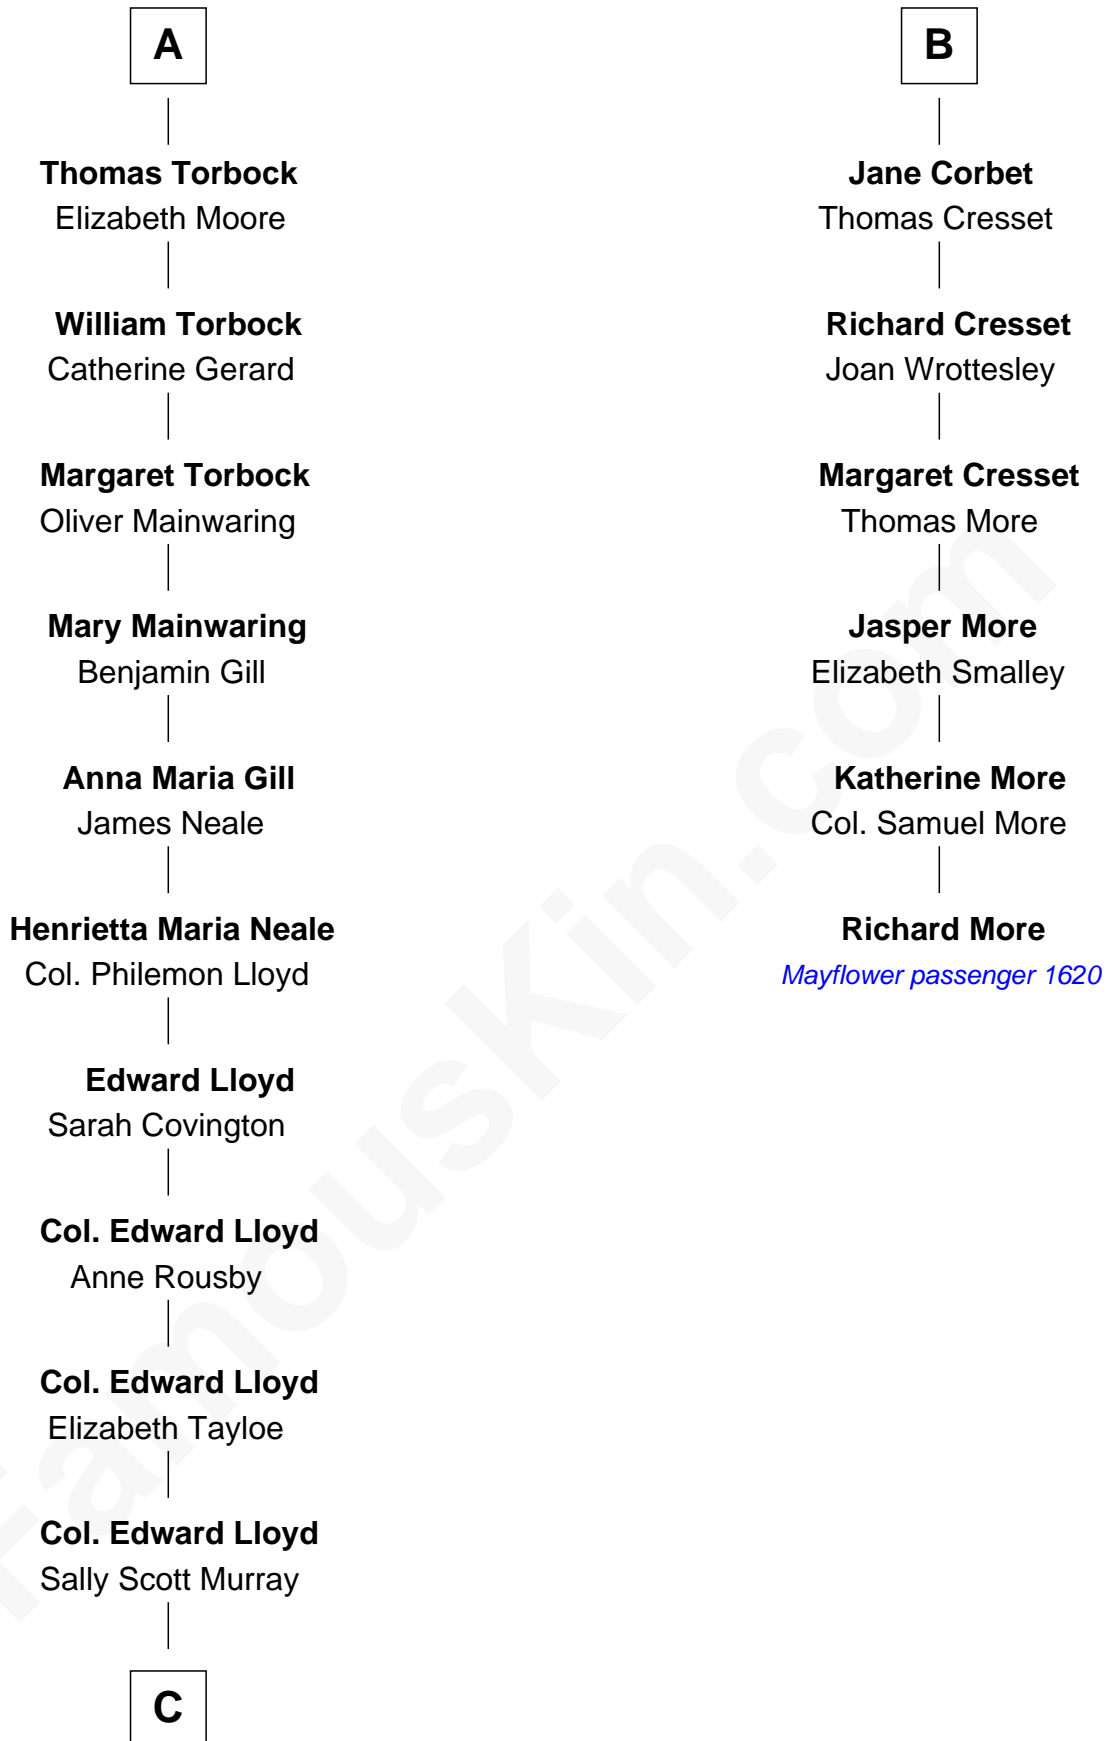

## Relationship Chart of

### Henry Lloyd

40th Governor of Maryland

12th cousin 6 times removed of

**Richard More**

(c1614 - c1696) Mayflower passenger 1620

**MAYFLOWER**

**C**

—  
**Daniel Lloyd**  
Catherine Henry

—  
**Henry Lloyd**  
*40th Governor of Maryland*

FamousKin.com