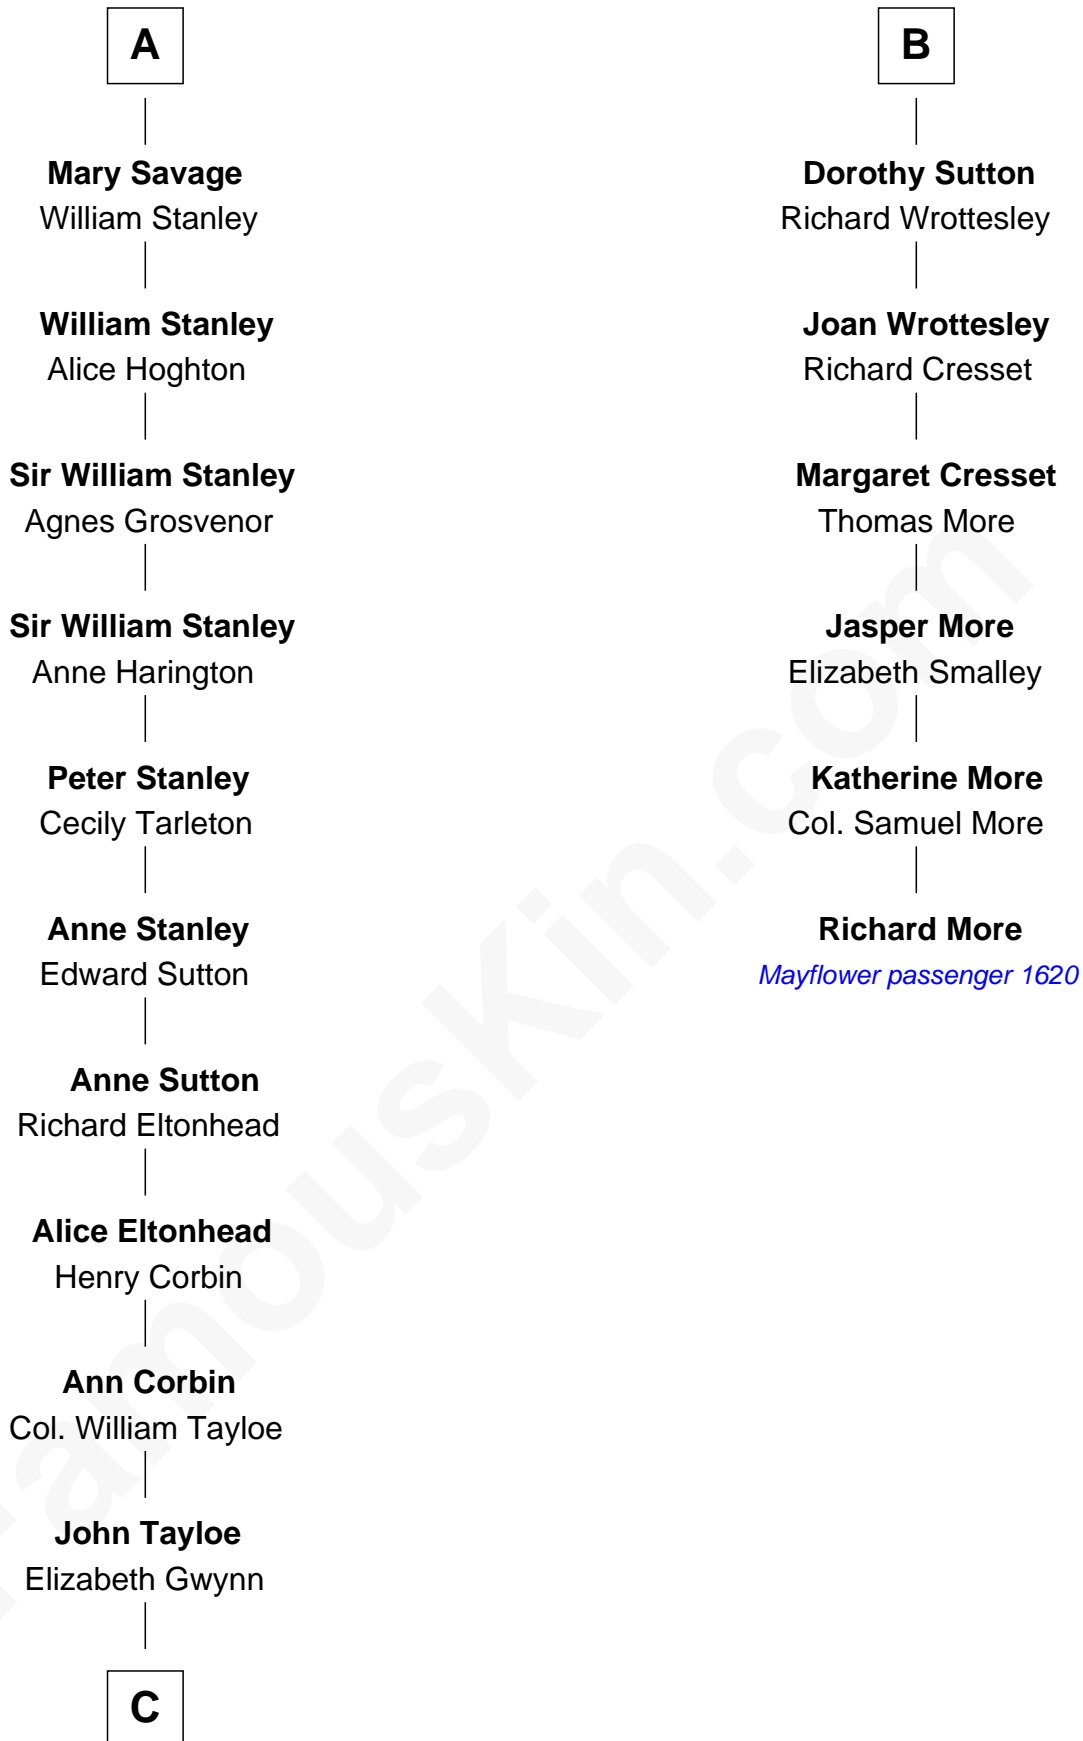

## Relationship Chart of

### Henry Lloyd

40th Governor of Maryland

12th cousin 9 times removed of

**Richard More**

(c1614 - c1696) Mayflower passenger 1620

**MAYFLOWER**

**C**

—  
**John Tayloe**  
Rebecca Plater

—  
**Elizabeth Tayloe**  
Col. Edward Lloyd

—  
**Col. Edward Lloyd**  
Sally Scott Murray

—  
**Daniel Lloyd**  
Catherine Henry

—  
**Henry Lloyd**  
*40th Governor of Maryland*

FamousKin.com