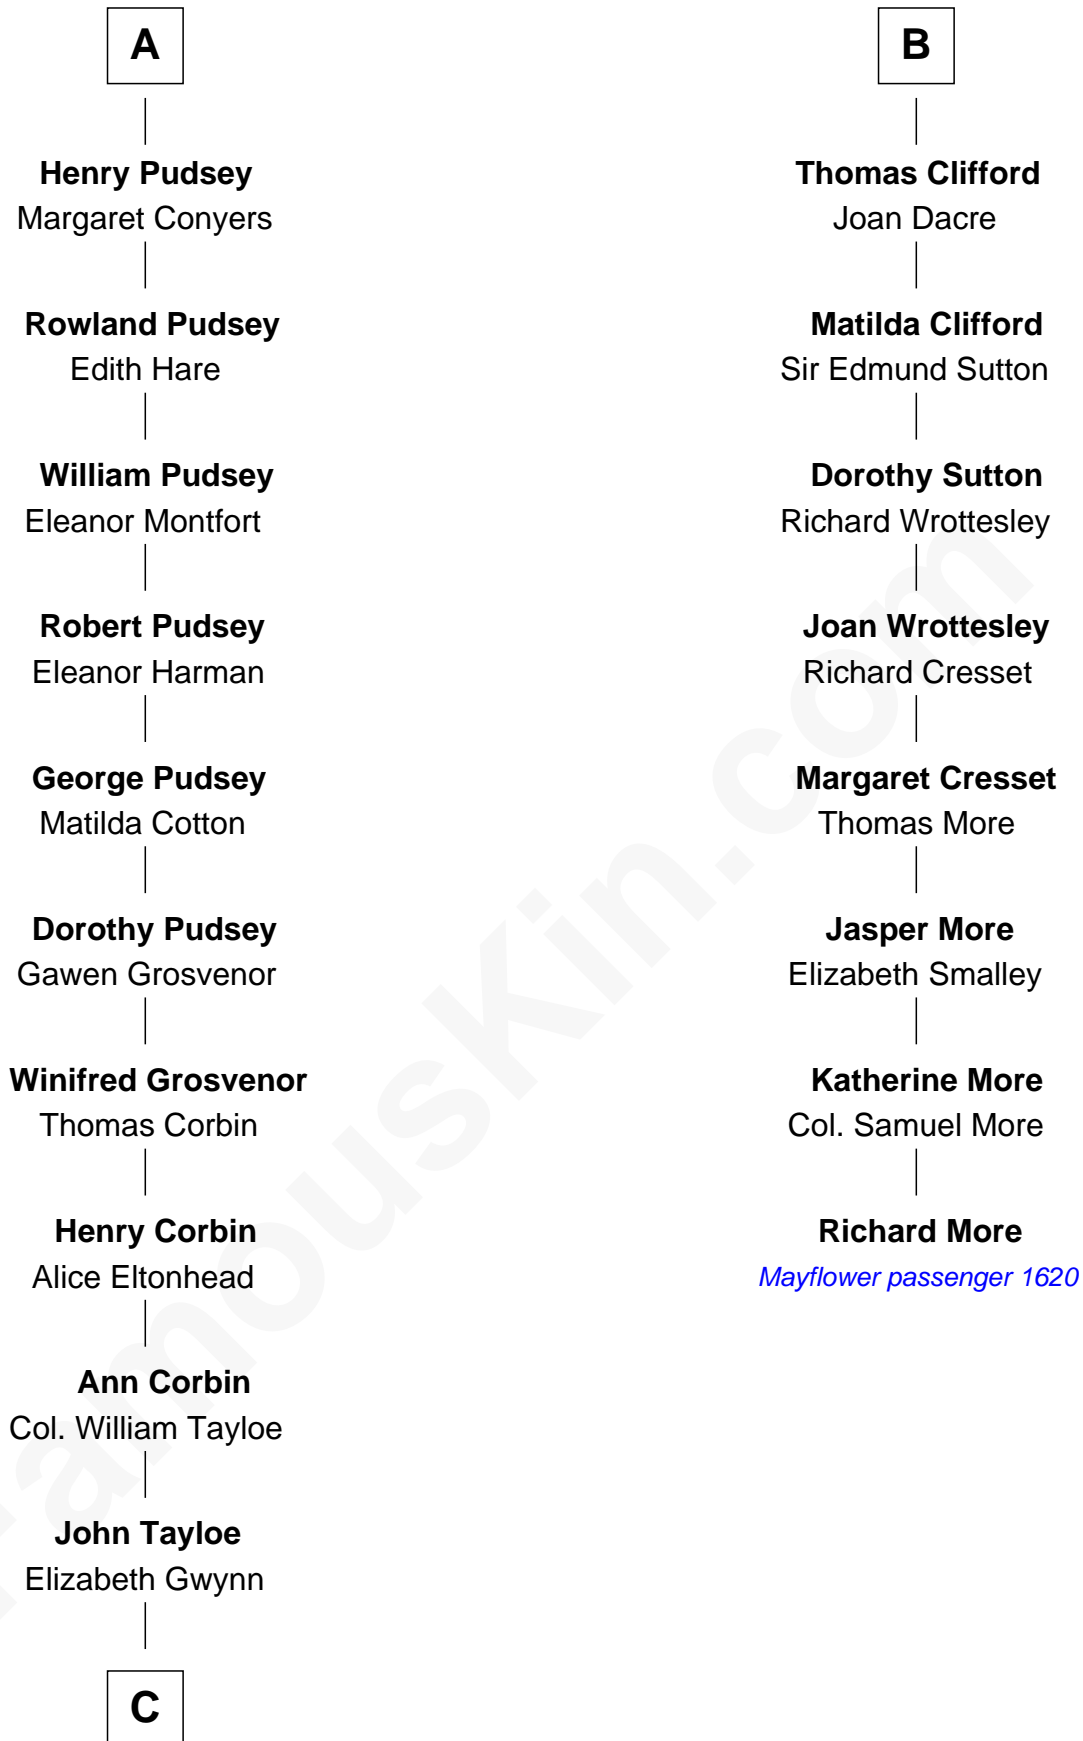

FamousKin.com

Relationship Chart of

Henry Lloyd

40th Governor of Maryland

14th cousin 7 times removed of

Richard More

(c1614 - c1696) Mayflower passenger 1620

MAYFLOWER

John Fitz Robert

Ada de Baliol

C

—
John Tayloe
Rebecca Plater

—
Elizabeth Tayloe
Col. Edward Lloyd

—
Col. Edward Lloyd
Sally Scott Murray

—
Daniel Lloyd
Catherine Henry

—
Henry Lloyd
40th Governor of Maryland