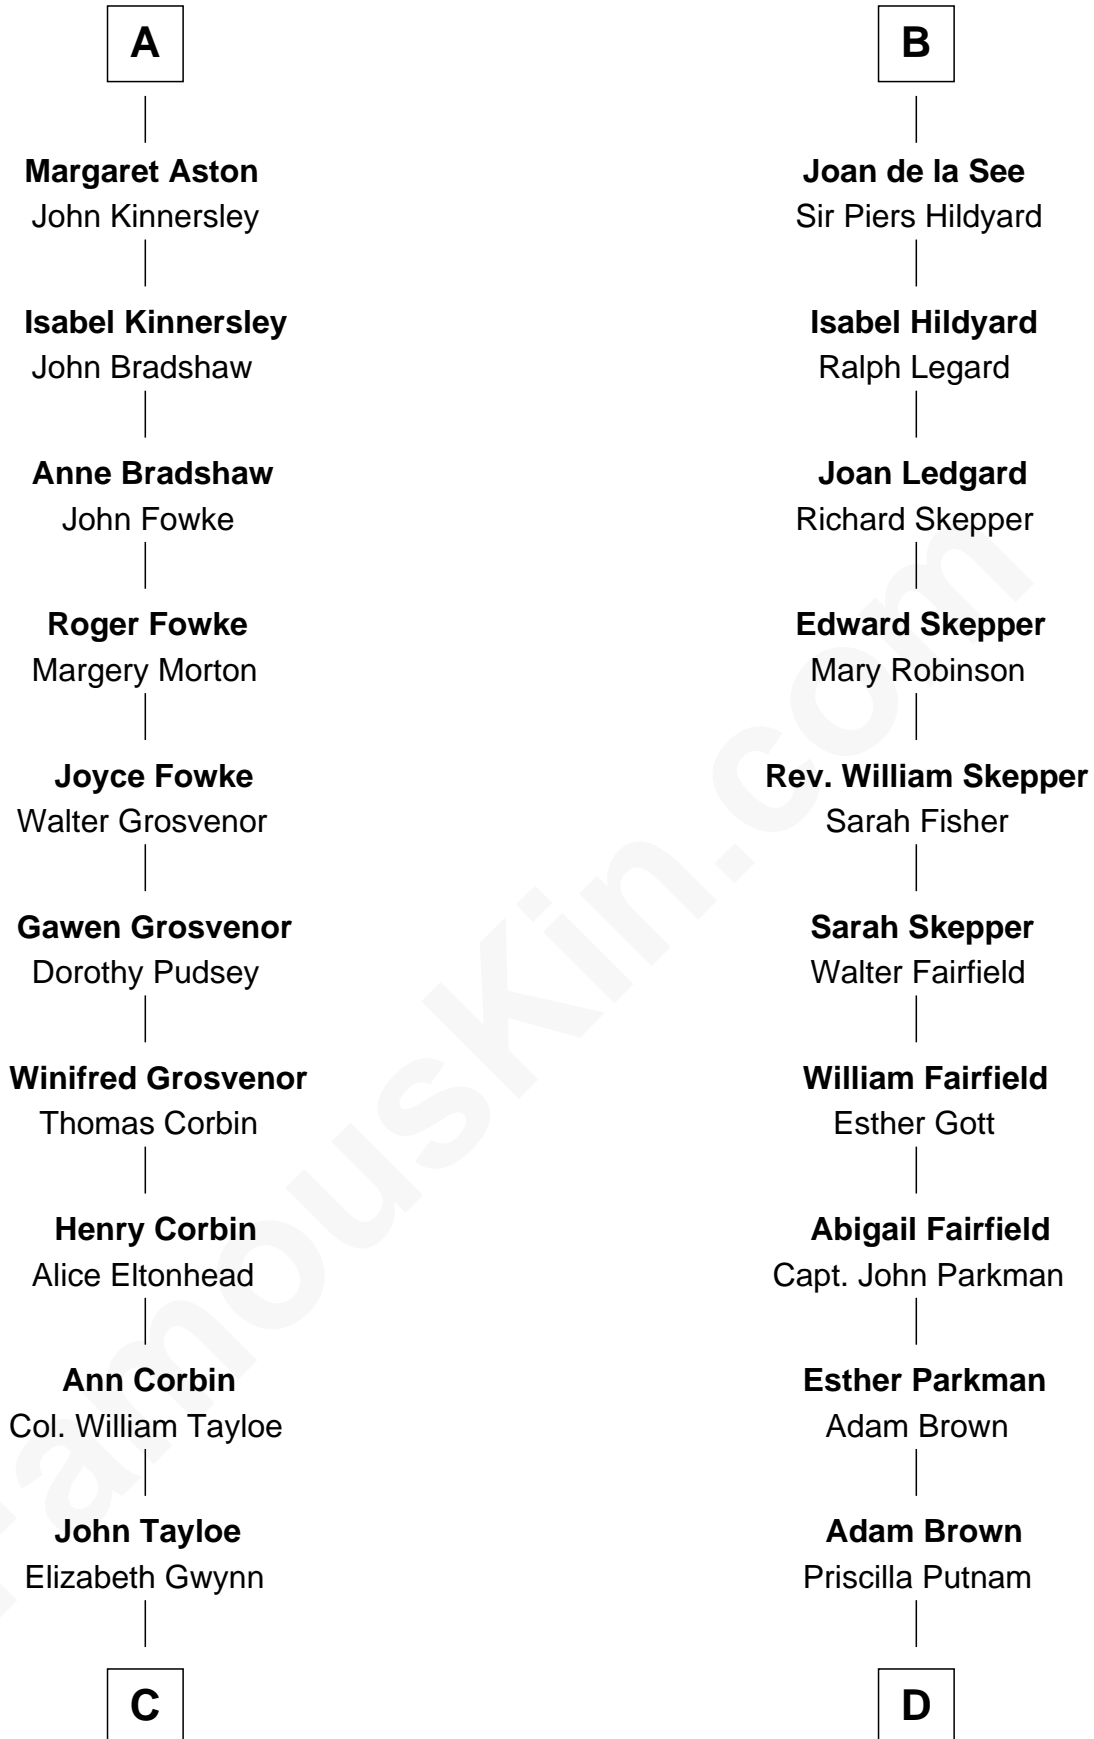

FamousKin.com Relationship Chart of

Henry Lloyd

40th Governor of Maryland

21st cousin of

Calvin Coolidge

30th U.S. President

William de Ros
Maude de Vaux

Sir William de Ros
Margery de Badlesmere

Maud de Roos
John de Welles

Margery de Welles
Stephen le Scrope

Maude le Scrope
Sir Baldwin Freville

Joyce Freville
Sir Roger Aston

Sir Robert Aston
Isabel Brereton

John Aston
Elizabeth Delves

A

Agnes de Ros
Pain de Tibetot

Sir John de Tibetot
Margaret de Badlesmere

Sir Robert de Tibetot
Margaret Deincourt

Elizabeth de Tibetot
Sir Philip le Despencer

Margery Despencer
Sir Roger Wentworth

Sir Philip Wentworth
Mary Clifford

Elizabeth Wentworth
Sir Martin de la See

B

C

John Tayloe
Rebecca Plater

Elizabeth Tayloe
Col. Edward Lloyd

Col. Edward Lloyd
Sally Scott Murray

Daniel Lloyd
Catherine Henry

Henry Lloyd
40th Governor of Maryland

D