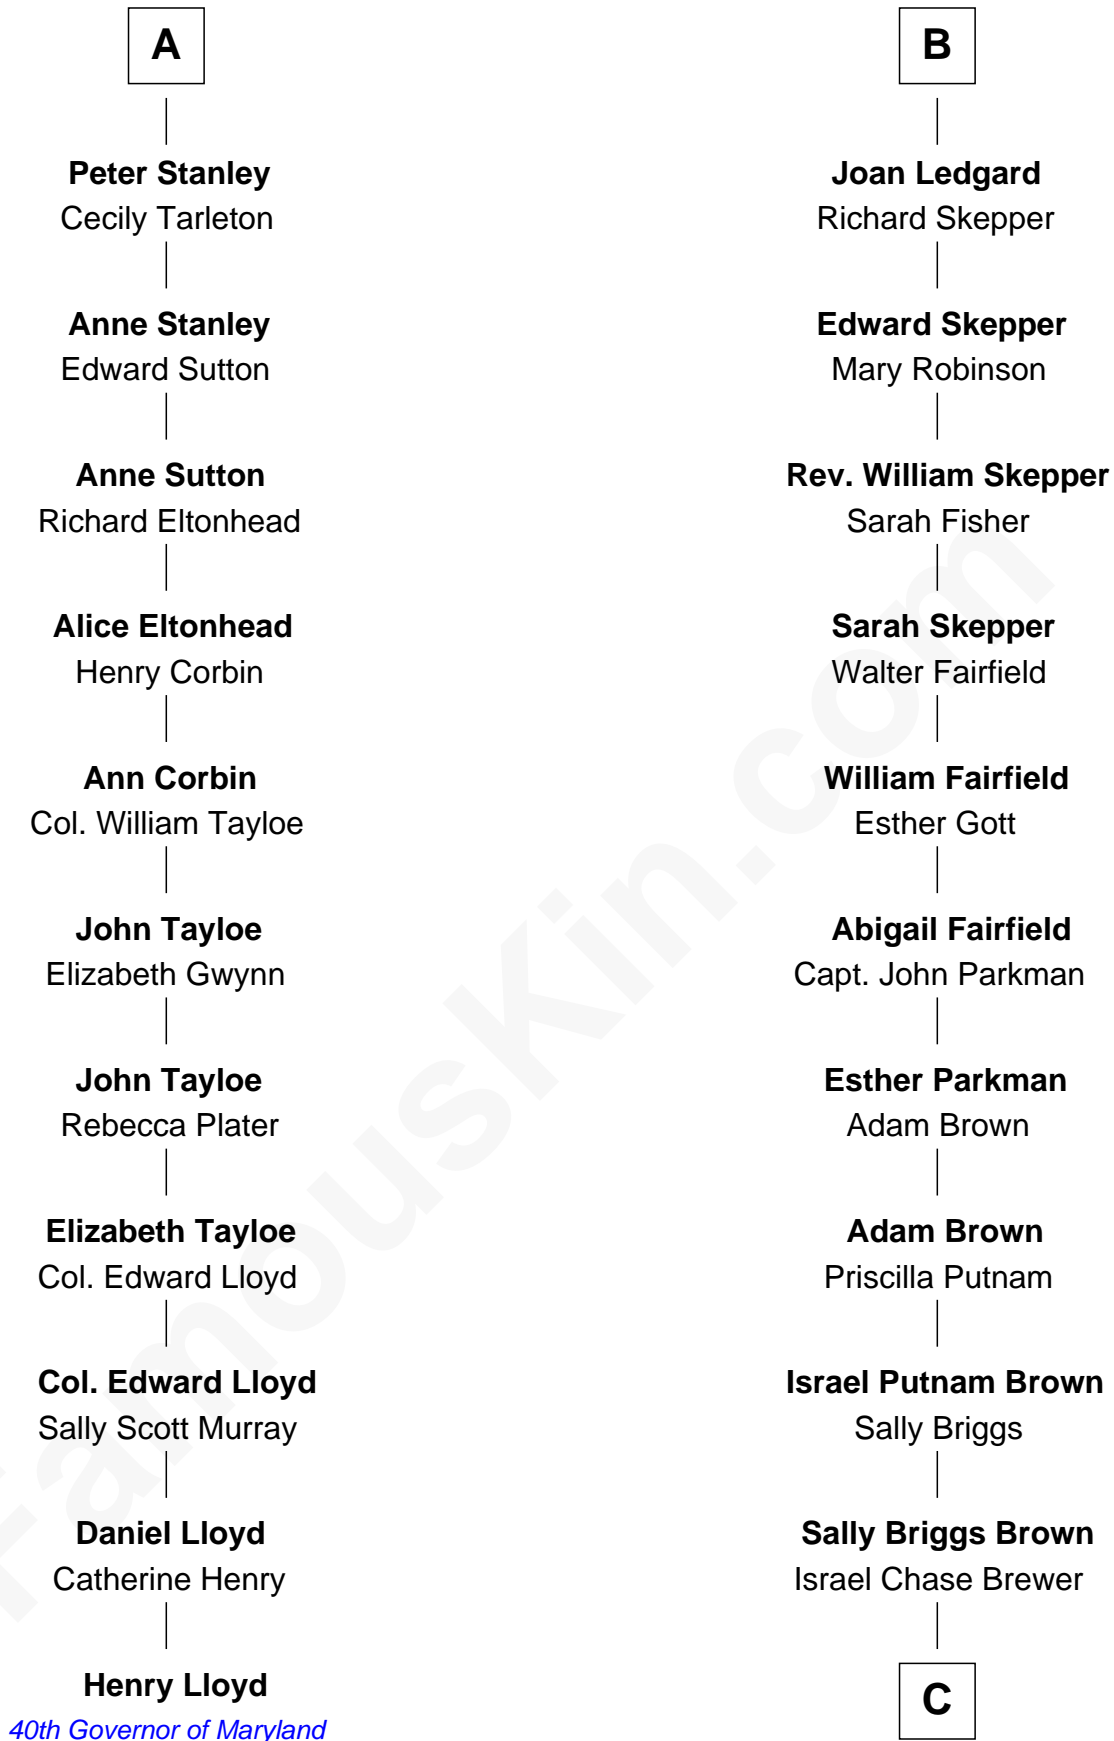

FamousKin.com

Relationship Chart of

Henry Lloyd

40th Governor of Maryland

17th cousin 2 times removed of

Calvin Coolidge

30th U.S. President

Ralph de Stafford

Katherine de Stafford

Michael de la Pole

Maud de Swinnerton

Sir John Savage

Isabel de la Pole

Thomas Morley

Mary Savage

William Stanley

Anne Morley

Sir John Hastings

William Stanley

Alice Hoghton

Elizabeth Hastings

Sir Robert Hildyard

Sir William Stanley

Agnes Grosvenor

Sir Piers Hildyard

Joan de la See

Sir William Stanley

Anne Harington

Isabel Hildyard

Ralph Legard

A

B