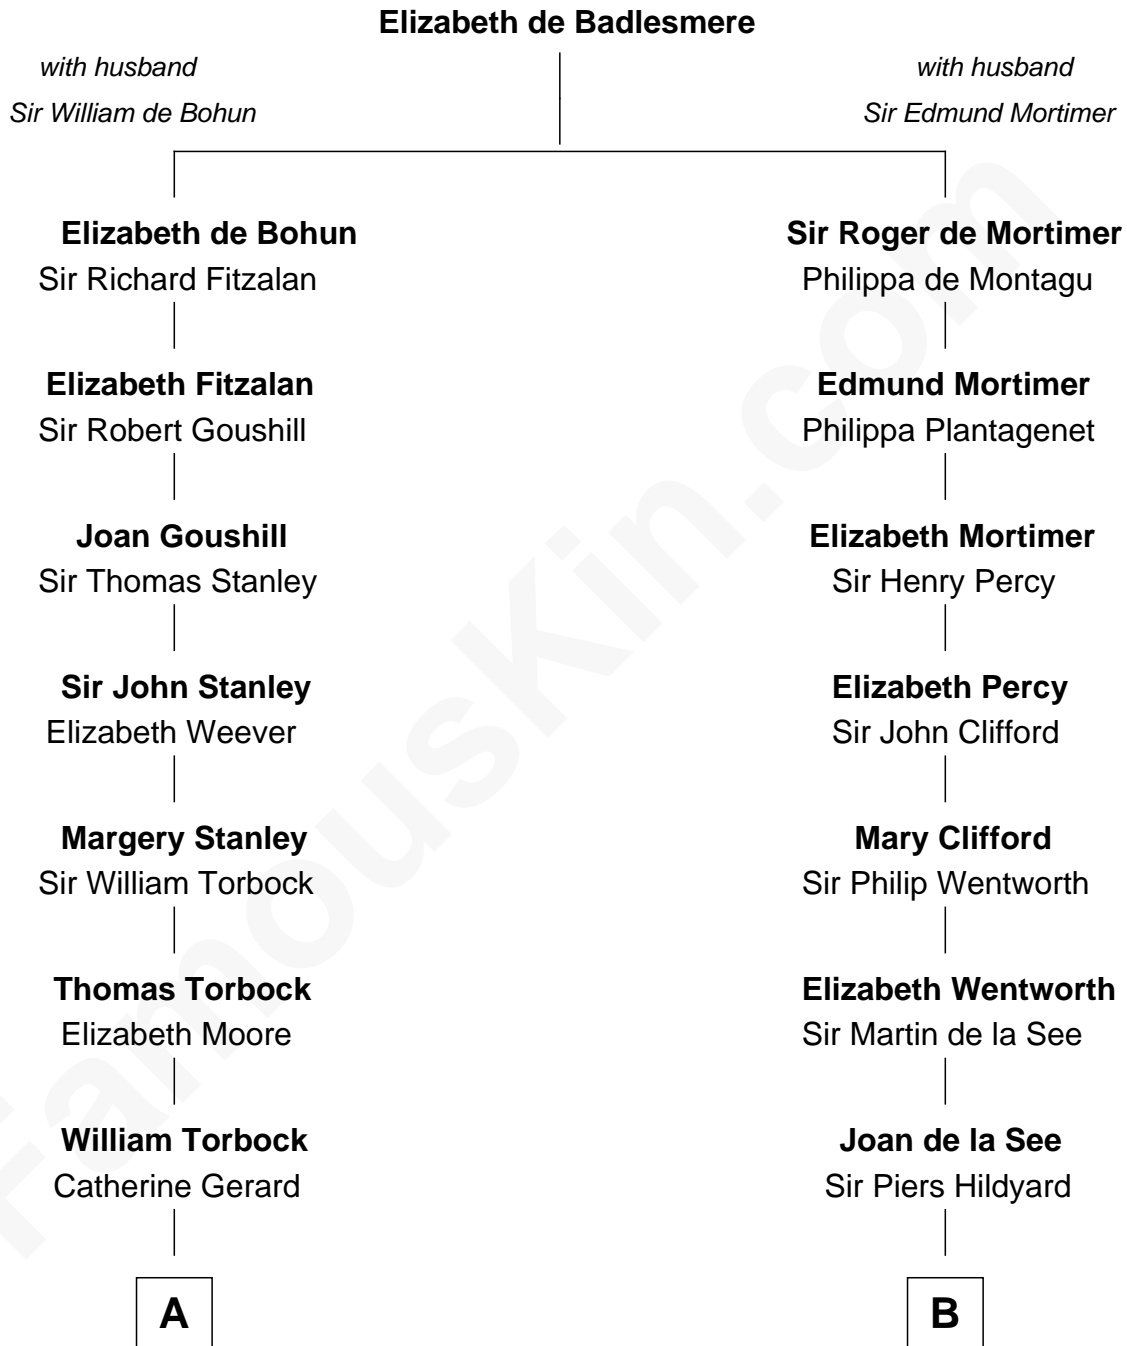

FamousKin.com

Relationship Chart of

Henry Lloyd

40th Governor of Maryland

16th cousin 4 times removed of

Calvin Coolidge

30th U.S. President

C

—
Sally Briggs Brown

Israel Chase Brewer

—
Sarah Almeda Brewer

Calvin Galusha Coolidge

—
Col. John Calvin Coolidge

Victoria Josephine Moor

—
Calvin Coolidge

30th U.S. President