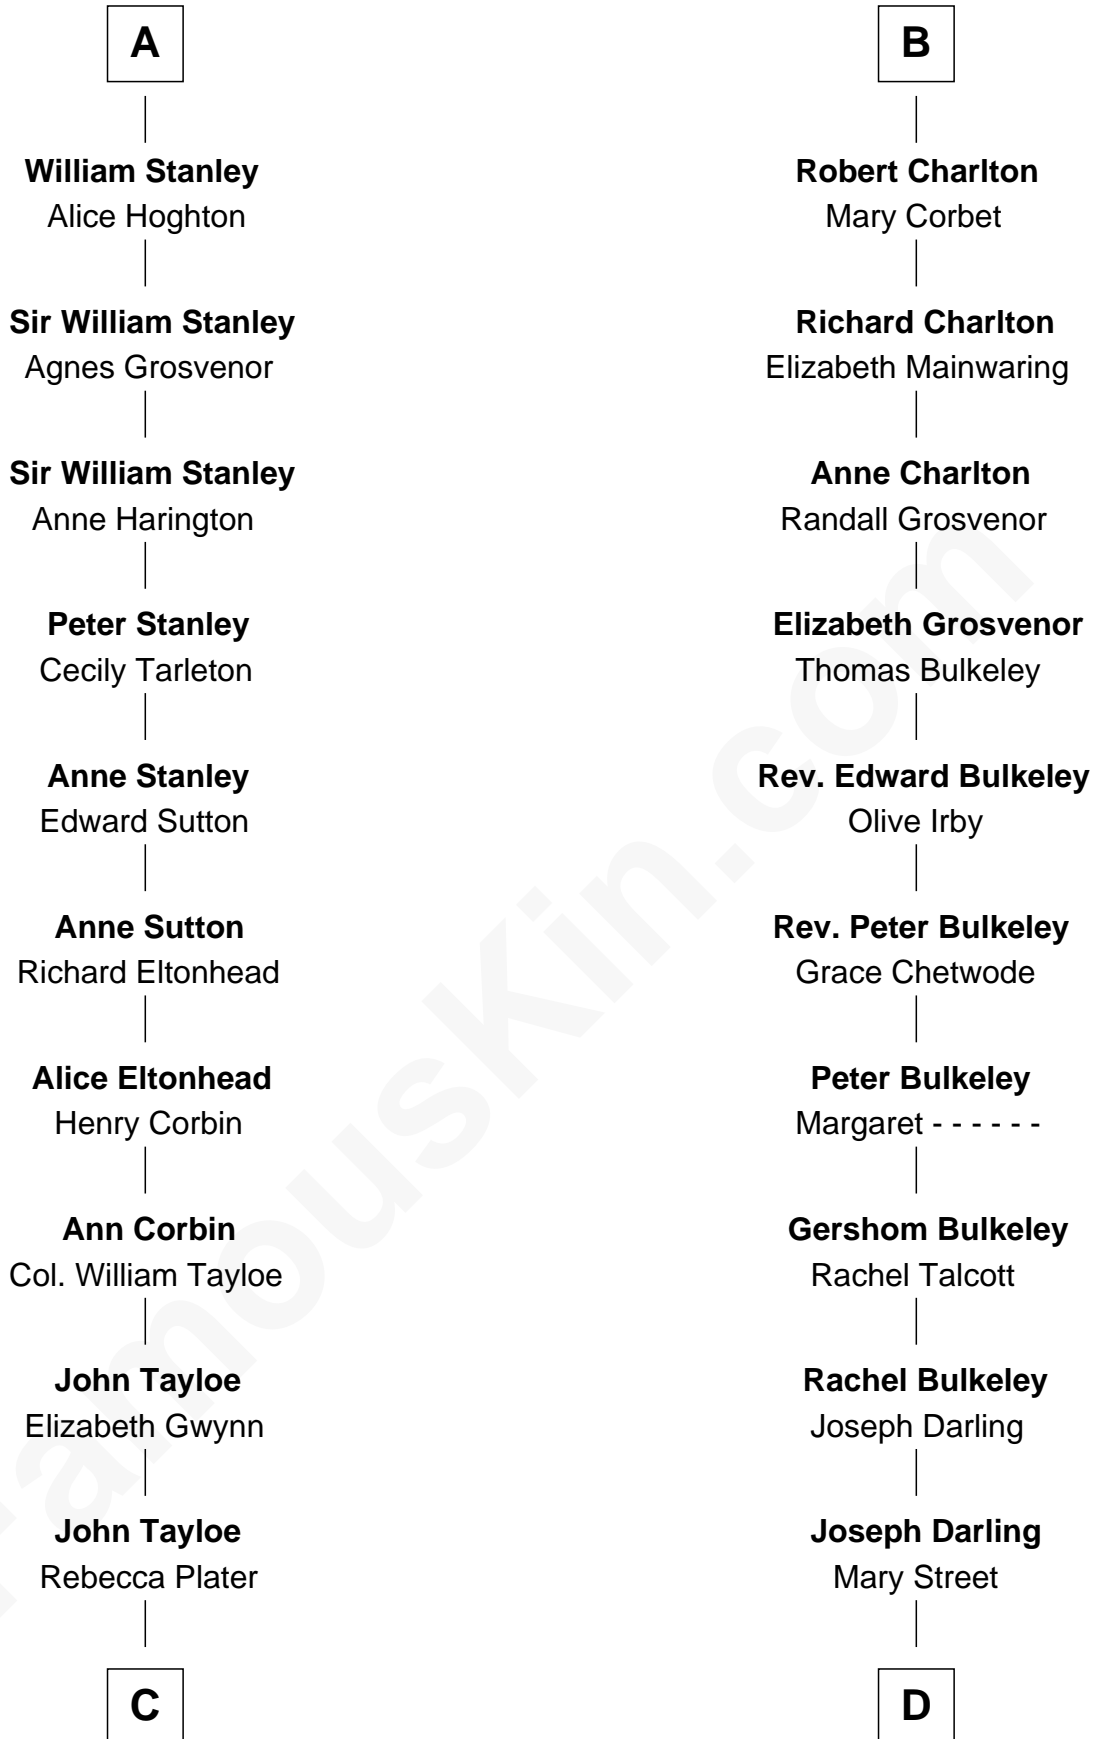

FamousKin.com Relationship Chart of

Henry Lloyd

40th Governor of Maryland

20th cousin 1 time removed of

Norman Rockwell

American Artist

Alan la Zouche

Ellen de Quincy

C

Elizabeth Tayloe
Col. Edward Lloyd

Col. Edward Lloyd
Sally Scott Murray

Daniel Lloyd
Catherine Henry

Henry Lloyd
40th Governor of Maryland

D

Rachel Darling
Runa Rockwell

Samuel Darling Rockwell
Orilla Janes Sherman