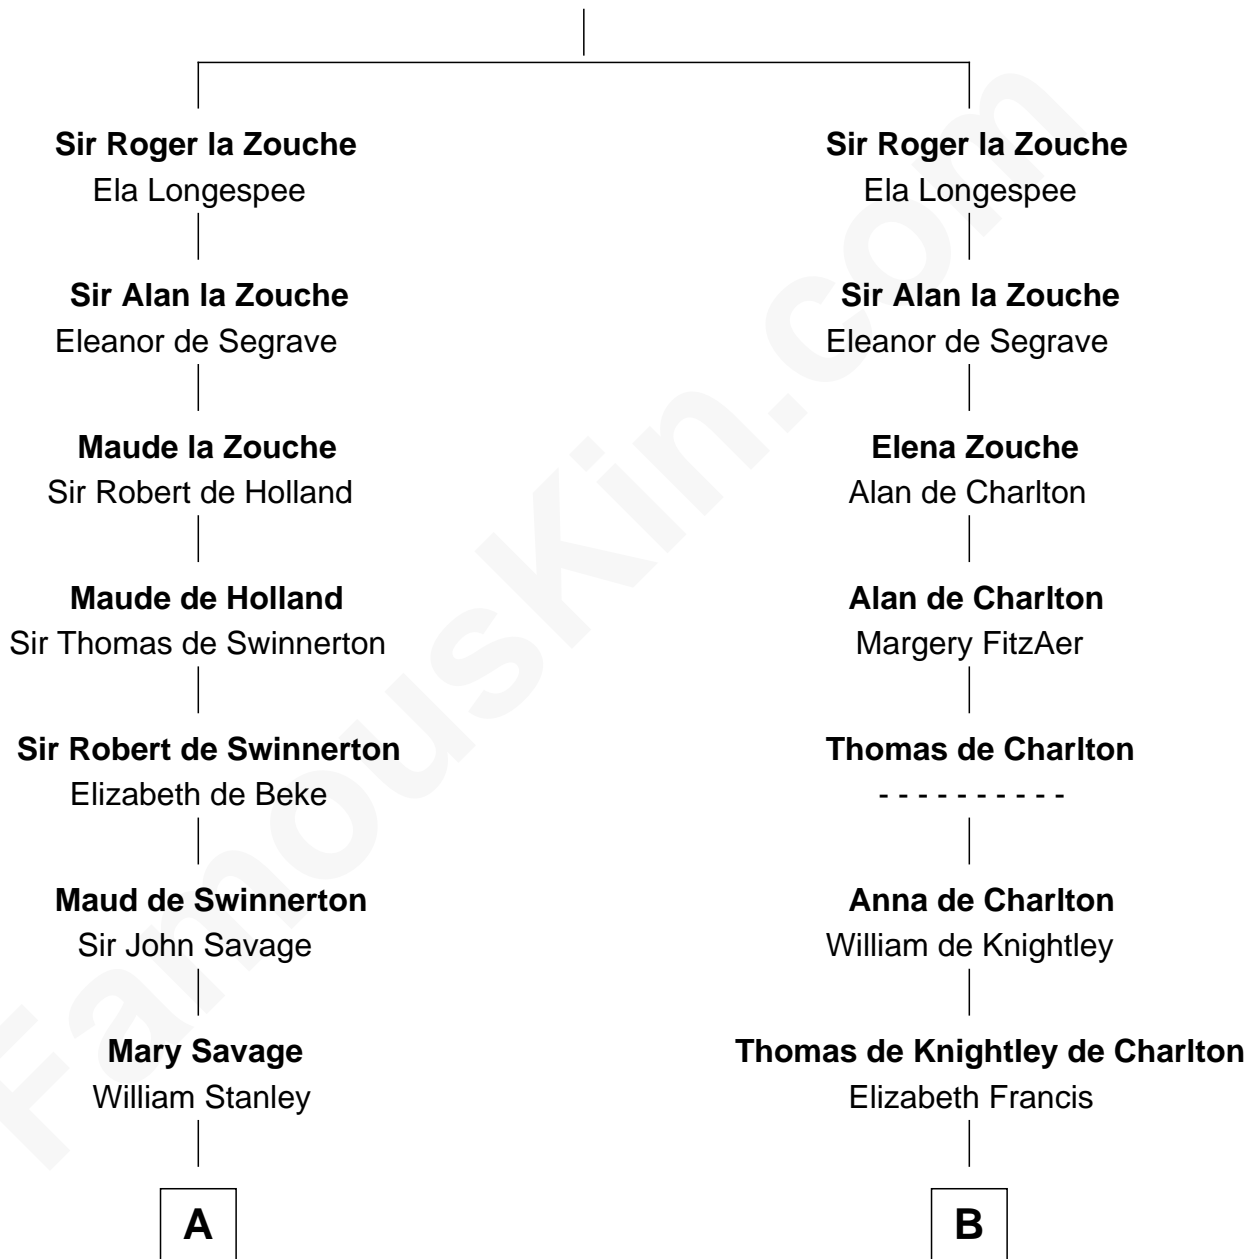

FamousKin.com Relationship Chart of

Henry Lloyd

40th Governor of Maryland

20th cousin 1 time removed of

Norman Rockwell

American Artist

Alan la Zouche

Ellen de Quincy

C

Elizabeth Tayloe
Col. Edward Lloyd

Col. Edward Lloyd
Sally Scott Murray

Daniel Lloyd
Catherine Henry

Henry Lloyd
40th Governor of Maryland

D

Rachel Darling
Runa Rockwell

Samuel Darling Rockwell
Orilla Janes Sherman