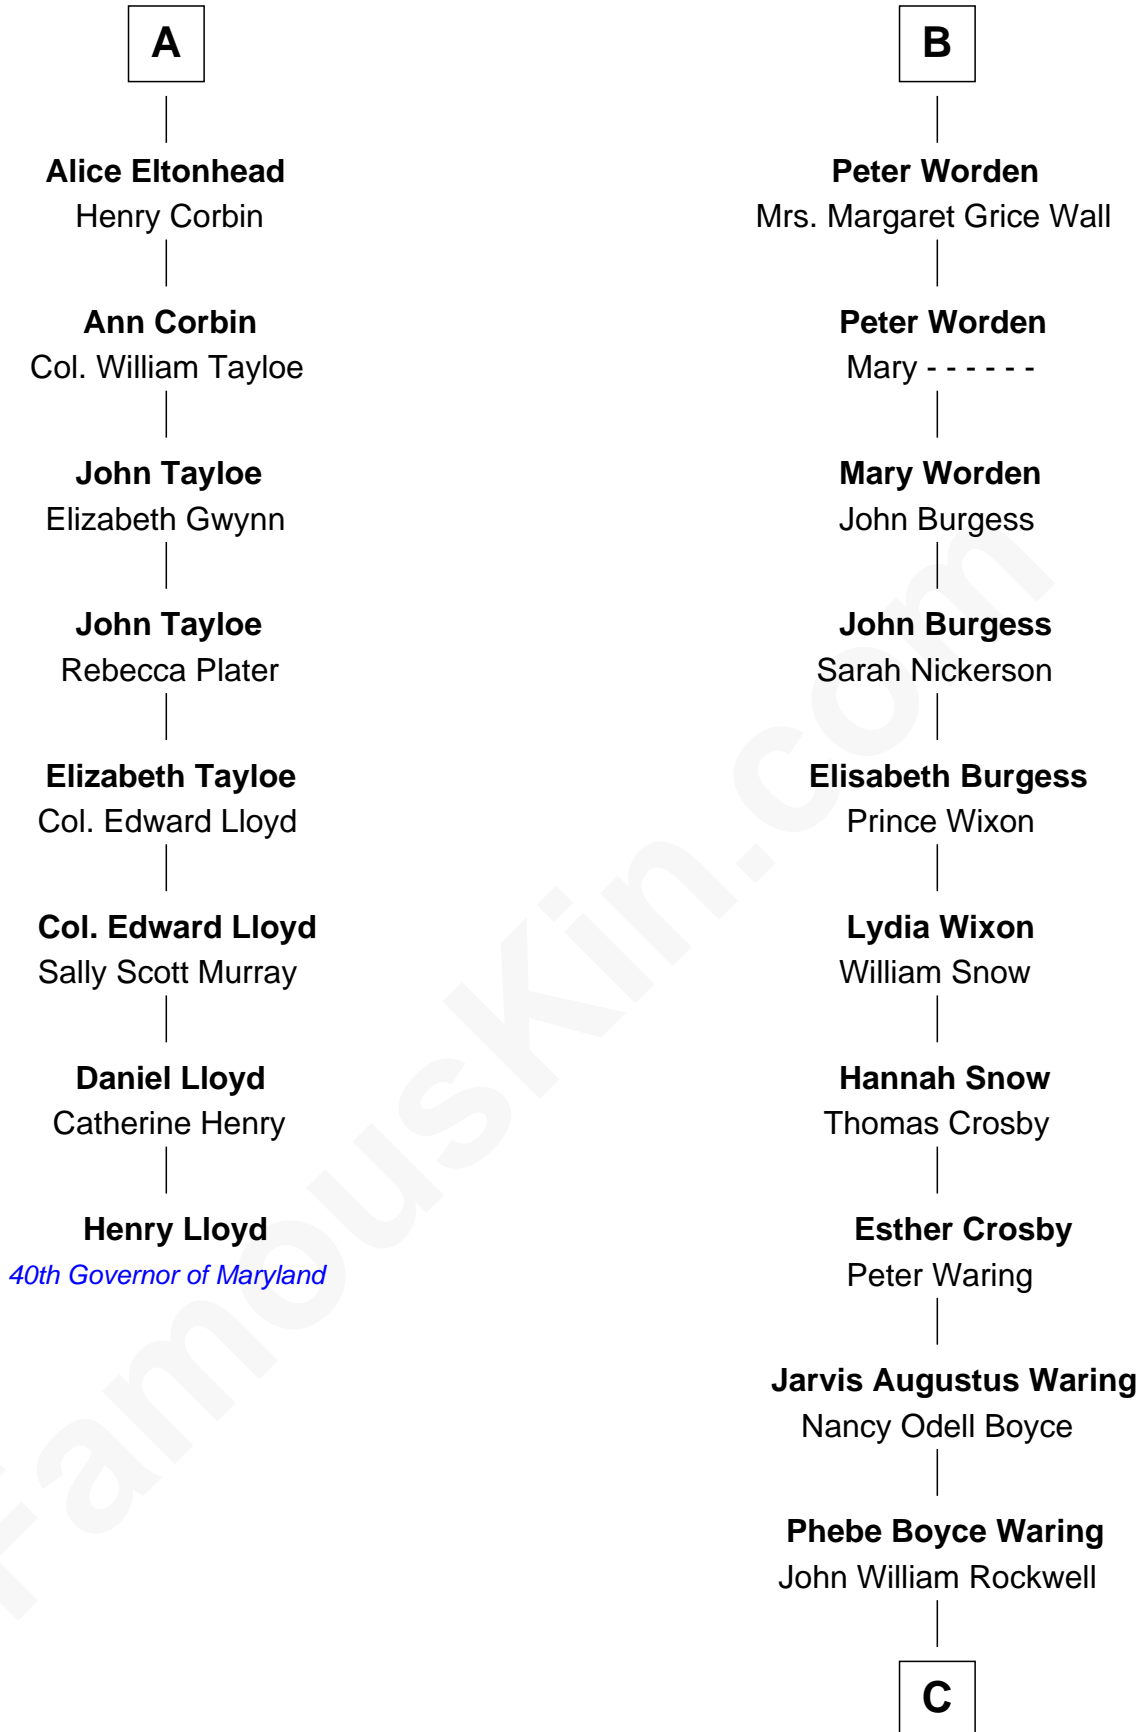

FamousKin.com
Relationship Chart of
Henry Lloyd

40th Governor of Maryland

14th cousin 4 times removed of

Norman Rockwell
American Artist

Sir Nicholas Harington
 Isabel English

C

Jarvis Waring Rockwell

Anne Mary Hill

Norman Rockwell

American Artist

FamousKin.com