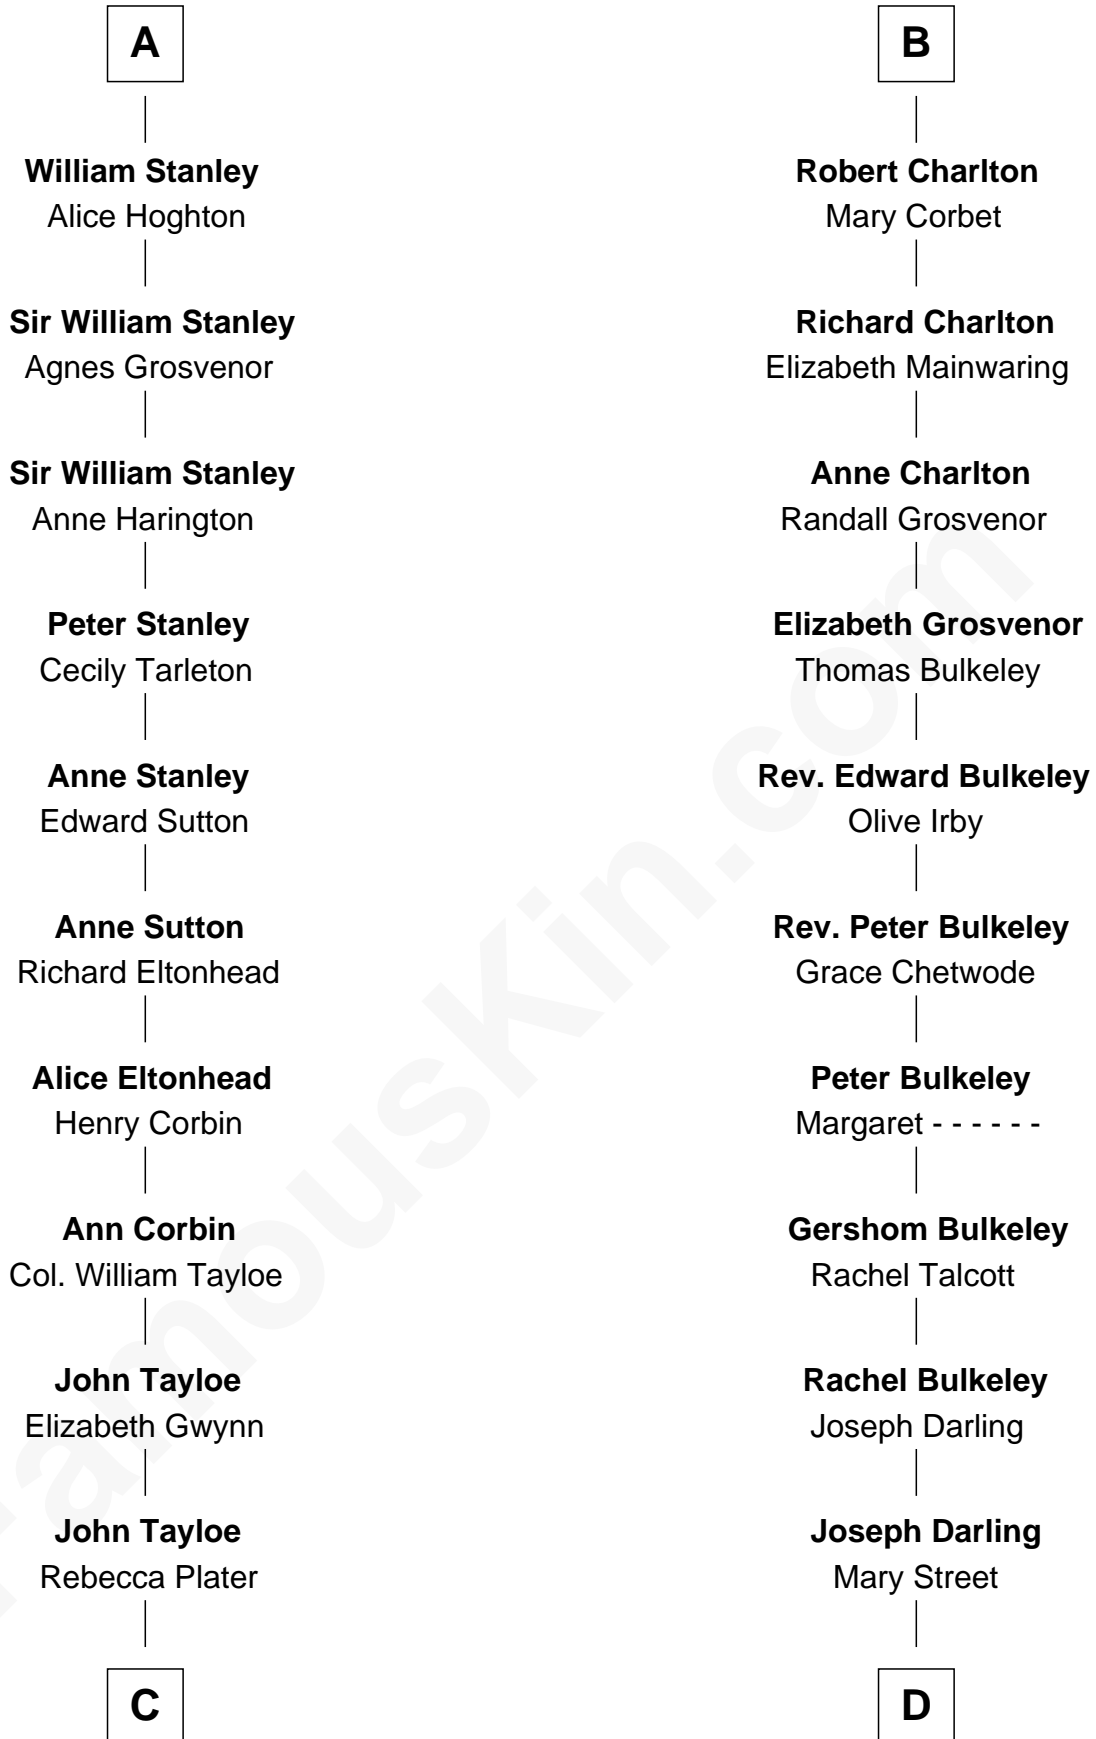

FamousKin.com

Relationship Chart of

Henry Lloyd

40th Governor of Maryland

20th cousin 1 time removed of

Norman Rockwell
American Artist

Stephen Longespee
Emmeline de Ridelisford

C

Elizabeth Tayloe
Col. Edward Lloyd

Col. Edward Lloyd
Sally Scott Murray

Daniel Lloyd
Catherine Henry

Henry Lloyd
40th Governor of Maryland

D

Rachel Darling
Runa Rockwell

Samuel Darling Rockwell
Orilla Janes Sherman