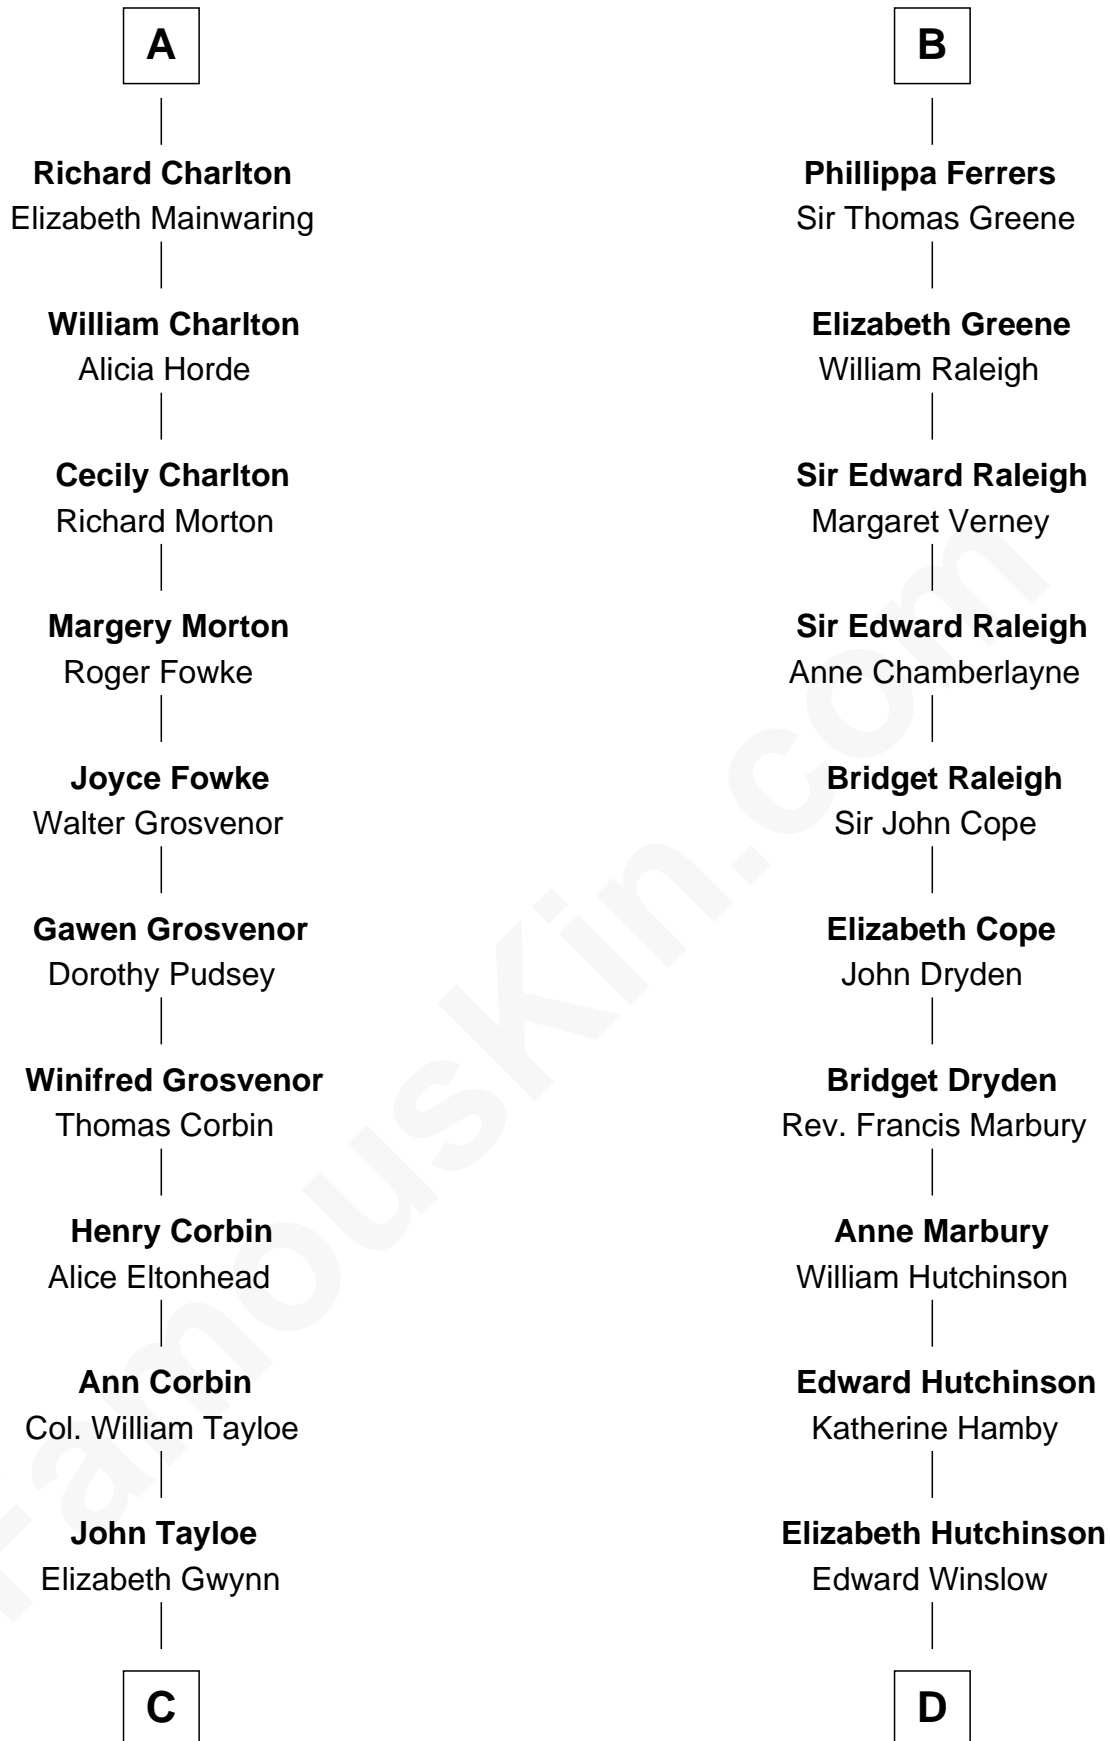

## Relationship Chart of

### Henry Lloyd

40th Governor of Maryland

20th cousin 1 time removed of

**Nicholas Gilman**

Signer of the U.S. Constitution

**William d'Aubenev**

Mabel of Chester

**C**

**John Tayloe**  
Rebecca Plater

**Elizabeth Tayloe**  
Col. Edward Lloyd

**Col. Edward Lloyd**  
Sally Scott Murray

**Daniel Lloyd**  
Catherine Henry

**Henry Lloyd**  
*40th Governor of Maryland*

**D**

**Anna Winslow**  
John Taylor