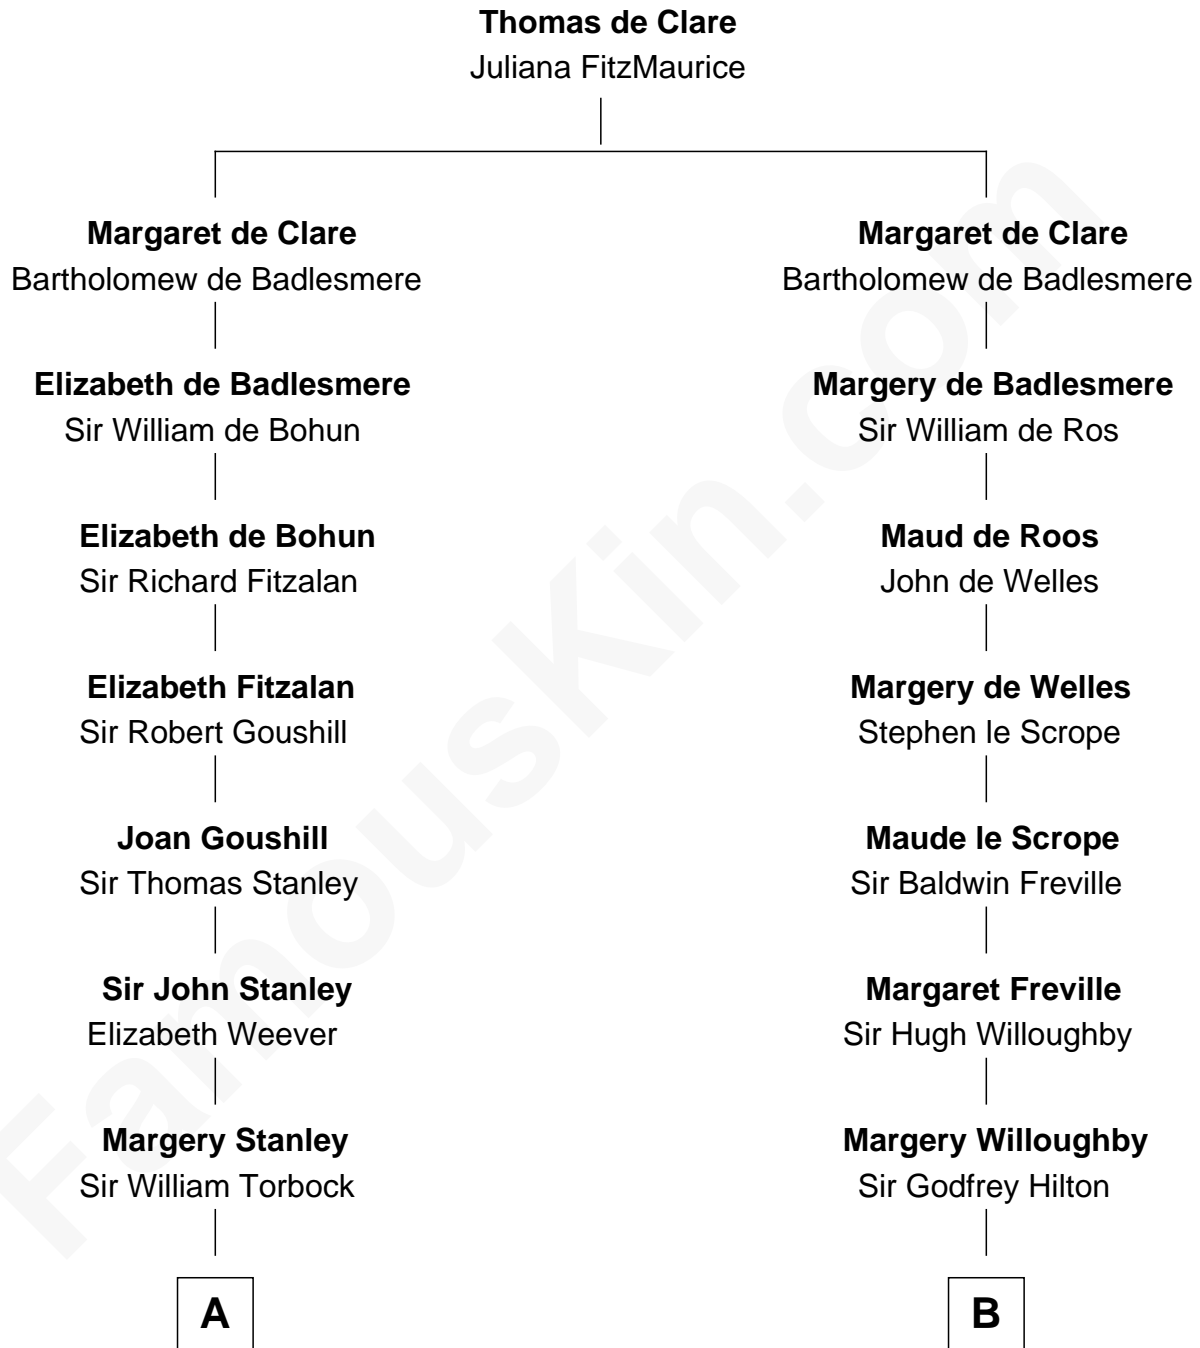

FamousKin.com

Relationship Chart of

Henry Lloyd

40th Governor of Maryland

17th cousin 1 time removed of

Nicholas Gilman

Signer of the U.S. Constitution

C

—
Daniel Lloyd
Catherine Henry

—
Henry Lloyd
40th Governor of Maryland

FamousKin.com