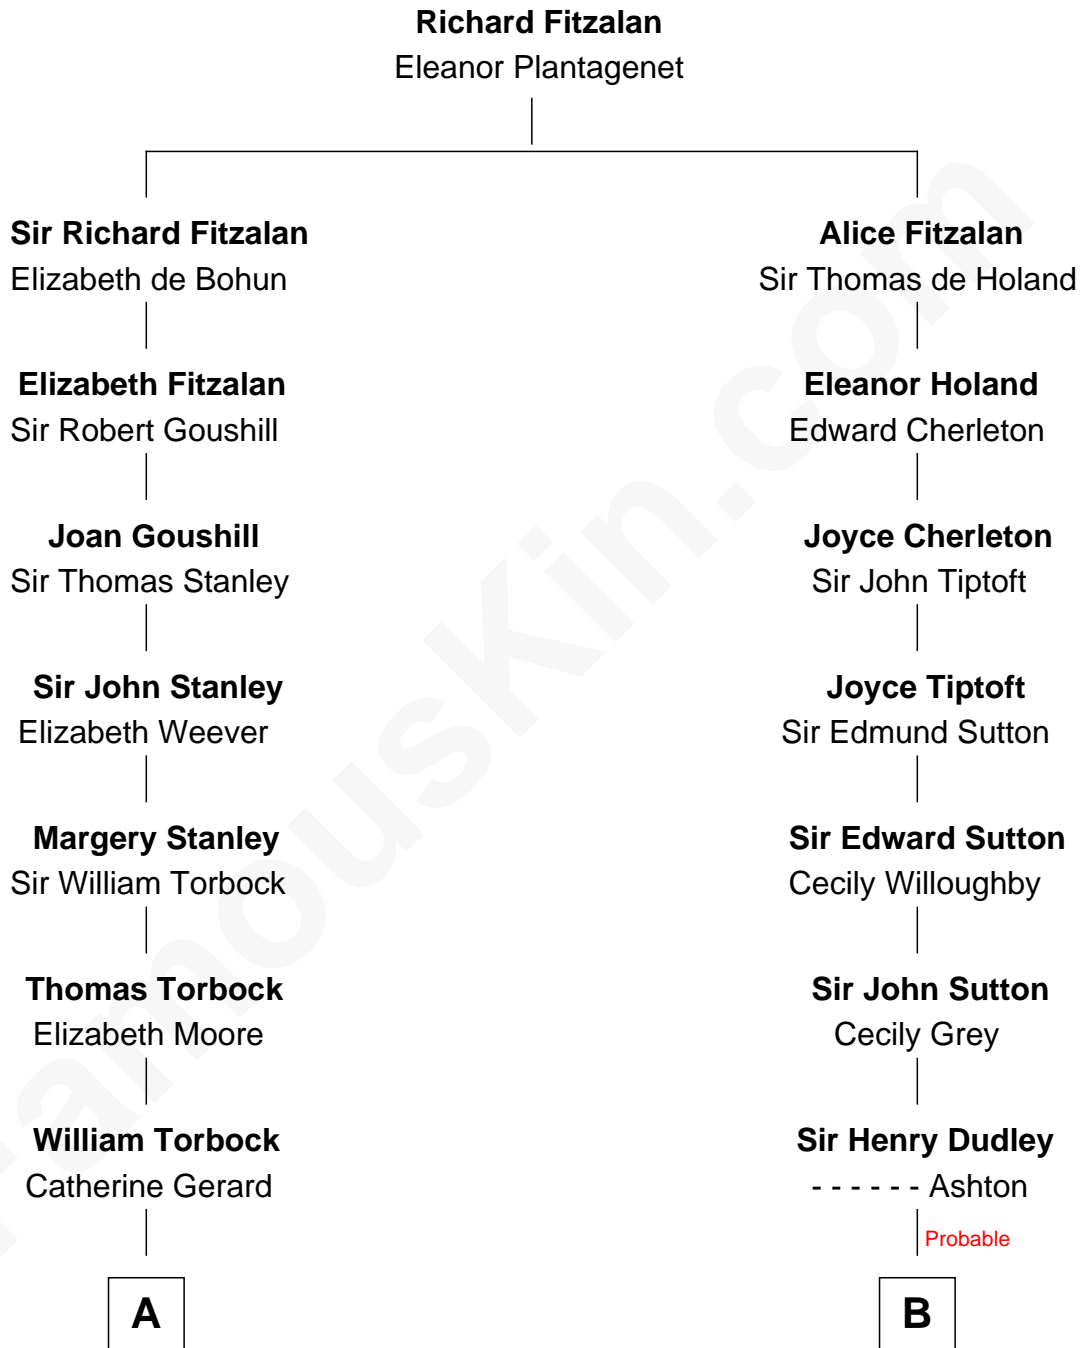

## Relationship Chart of

### Henry Lloyd

40th Governor of Maryland

14th cousin 2 times removed of

**Nicholas Gilman**

Signer of the U.S. Constitution

**A**

**Margaret Torbock**  
Oliver Mainwaring

**Mary Mainwaring**  
Benjamin Gill