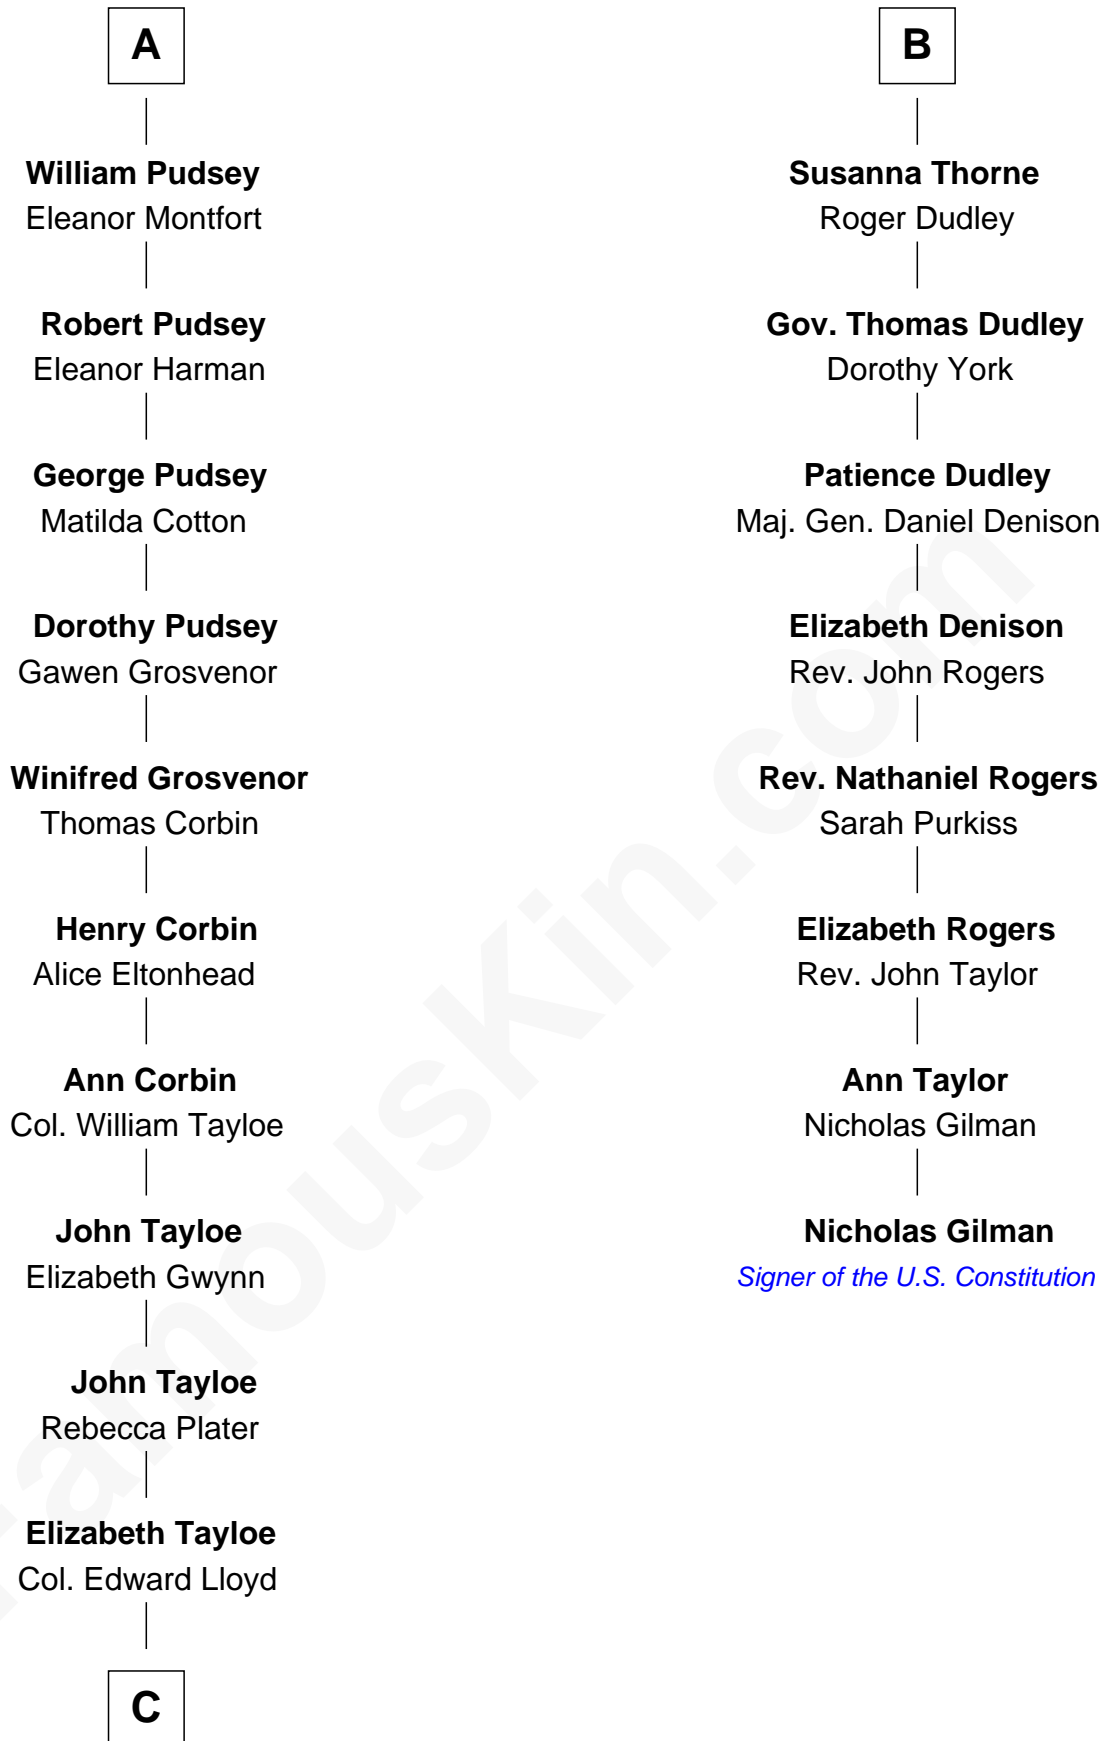

FamousKin.com

Relationship Chart of

Henry Lloyd

40th Governor of Maryland

14th cousin 5 times removed of

Nicholas Gilman

Signer of the U.S. Constitution

C

Col. Edward Lloyd

Sally Scott Murray

Daniel Lloyd

Catherine Henry

Henry Lloyd

40th Governor of Maryland

FamousKin.com